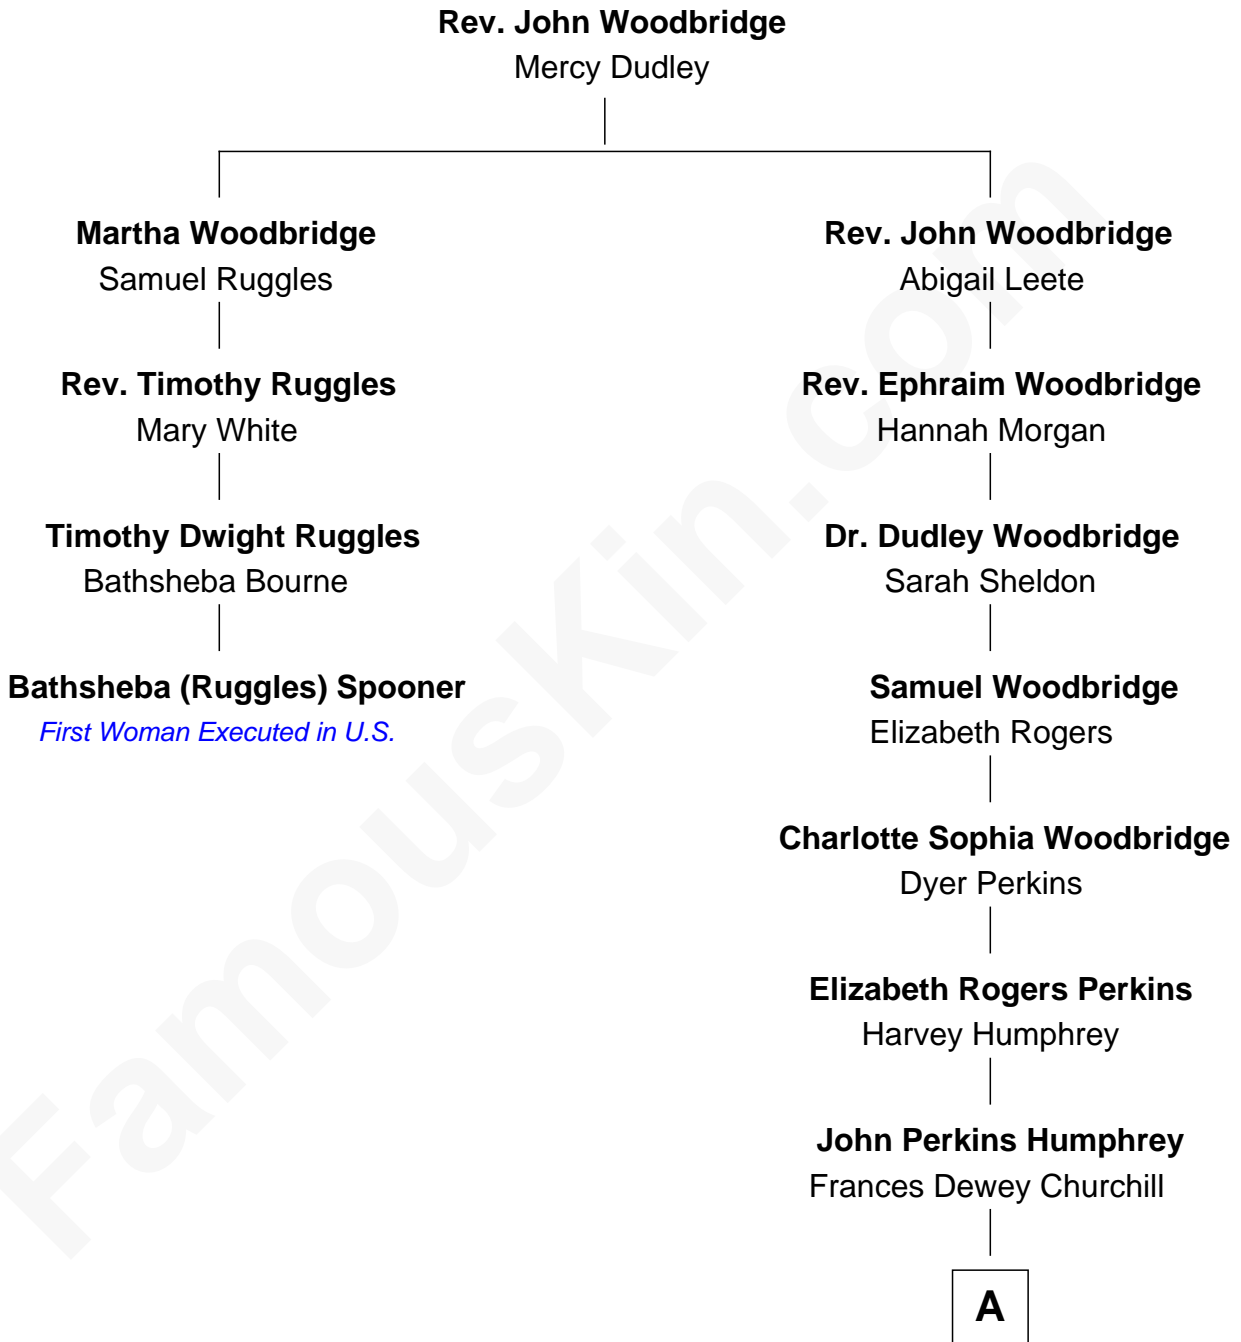

FamousKin.com

Relationship Chart of

Bathsheba (Ruggles) Spooner

First woman executed for murder in U.S. by non-British government

3rd cousin 5 times removed of

Humphrey Bogart
Movie Actor

A

Maud Humphrey
Dr. Belmont Deforest Bogart

Humphrey Bogart
Movie Actor

FamousKin.com