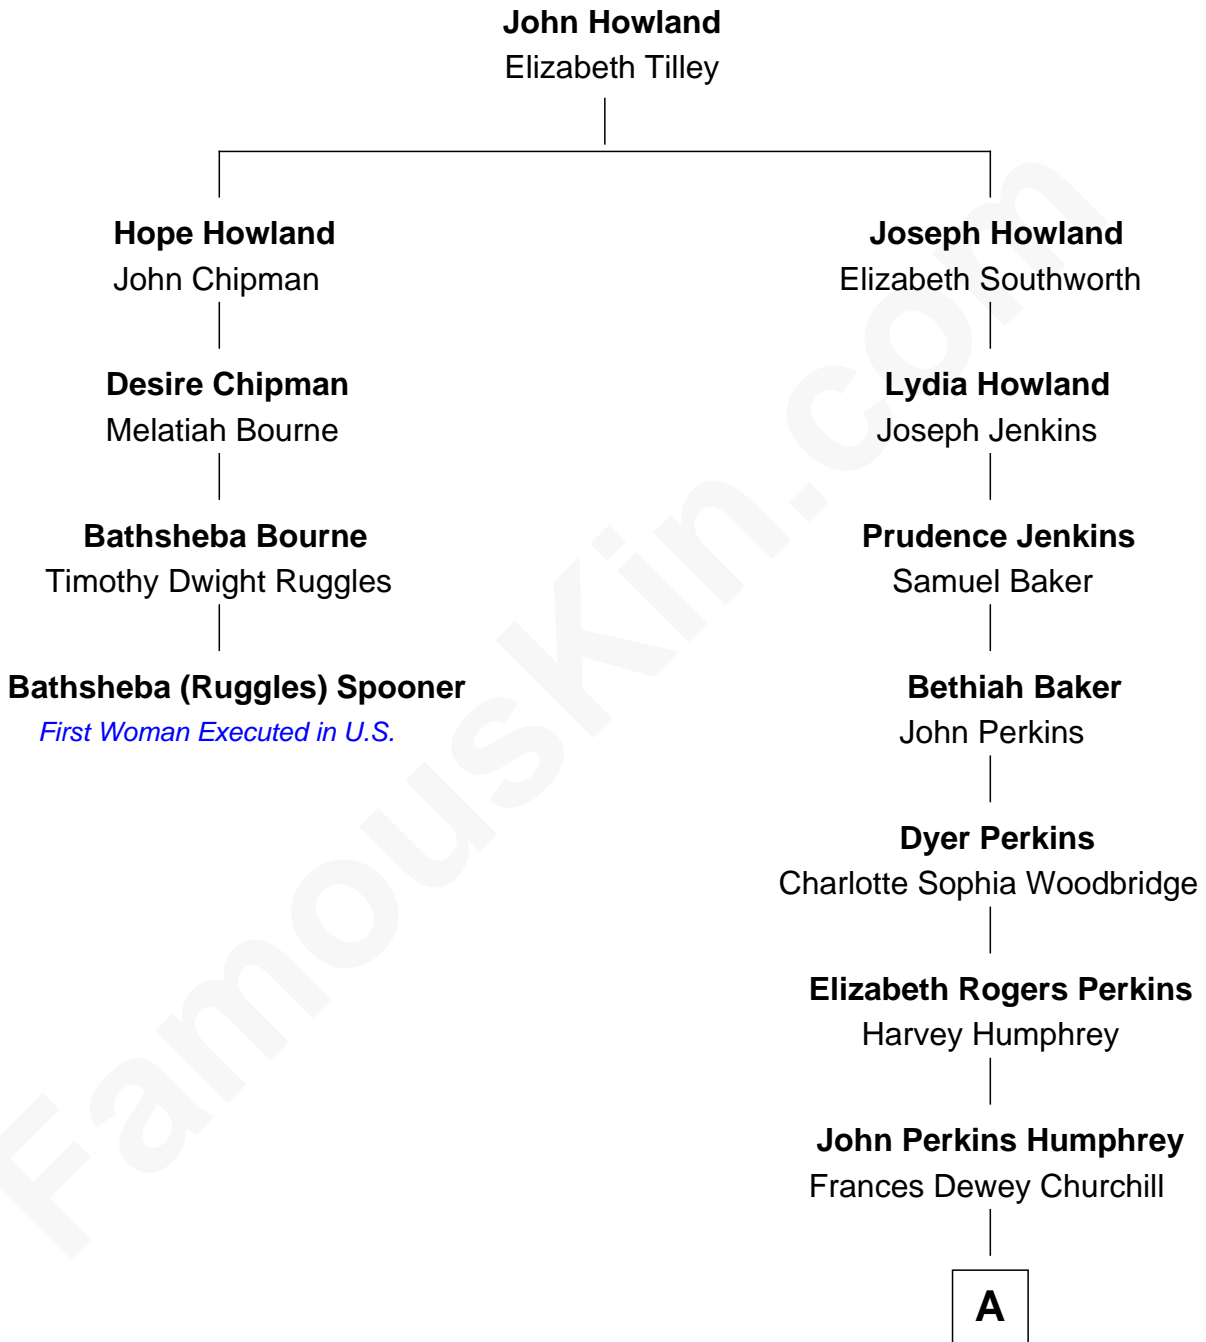

FamousKin.com

Relationship Chart of

Bathsheba (Ruggles) Spooner

First woman executed for murder in U.S. by non-British government

3rd cousin 5 times removed of

Humphrey Bogart
Movie Actor

A

Maud Humphrey
Dr. Belmont Deforest Bogart

Humphrey Bogart
Movie Actor

FamousKin.com