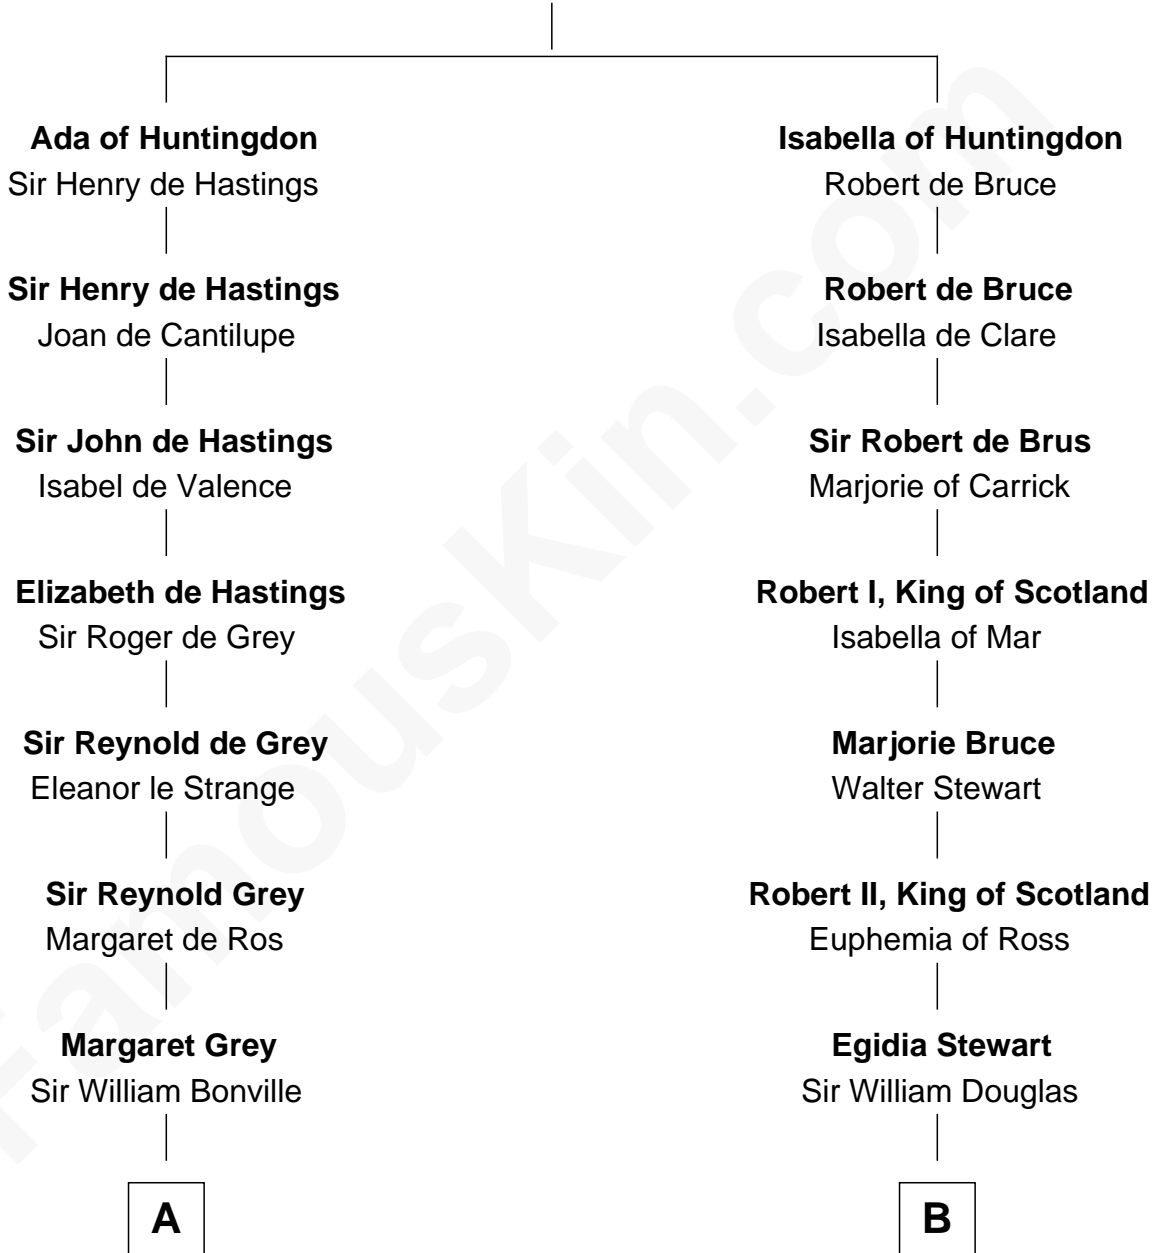

FamousKin.com
Relationship Chart of
Bathsheba (Ruggles) Spooner

First woman executed for murder in U.S. by non-British government

17th cousin 1 time removed of

Patrick Henry

1st and 6th Governor of Virginia

David of Huntingdon

Maud of Chester

C

Timothy Dwight Ruggles

Bathsheba Bourne

Bathsheba (Ruggles) Spooner

First Woman Executed in U.S.

FamousKin.com