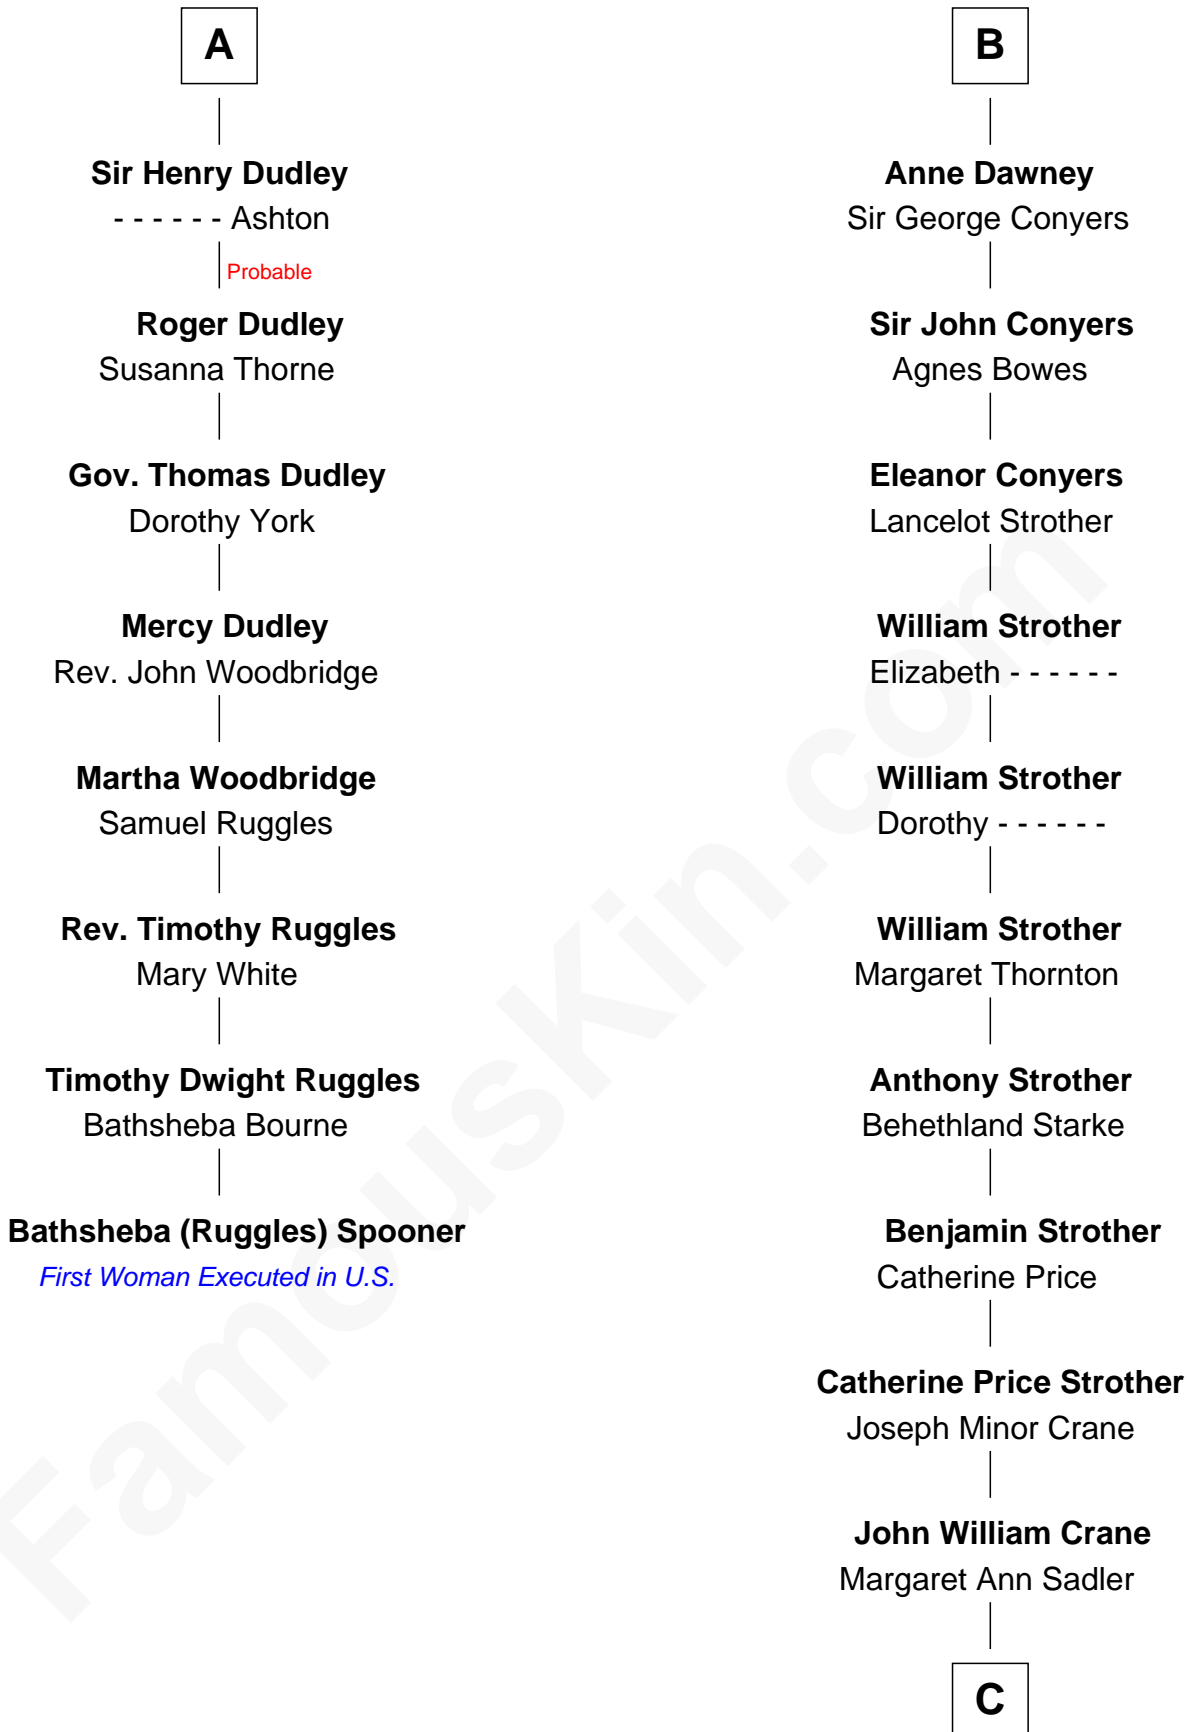

FamousKin.com

Relationship Chart of

Bathsheba (Ruggles) Spooner

First woman executed for murder in U.S. by non-British government

14th cousin 5 times removed of

Randolph Scott
Movie Actor

C

—
Joseph Minor Crane

Lavinia Lionberger

—
Lucy Lionberger Crane

George Grant Scott

—
Randolph Scott

Movie Actor

FamousKin.com