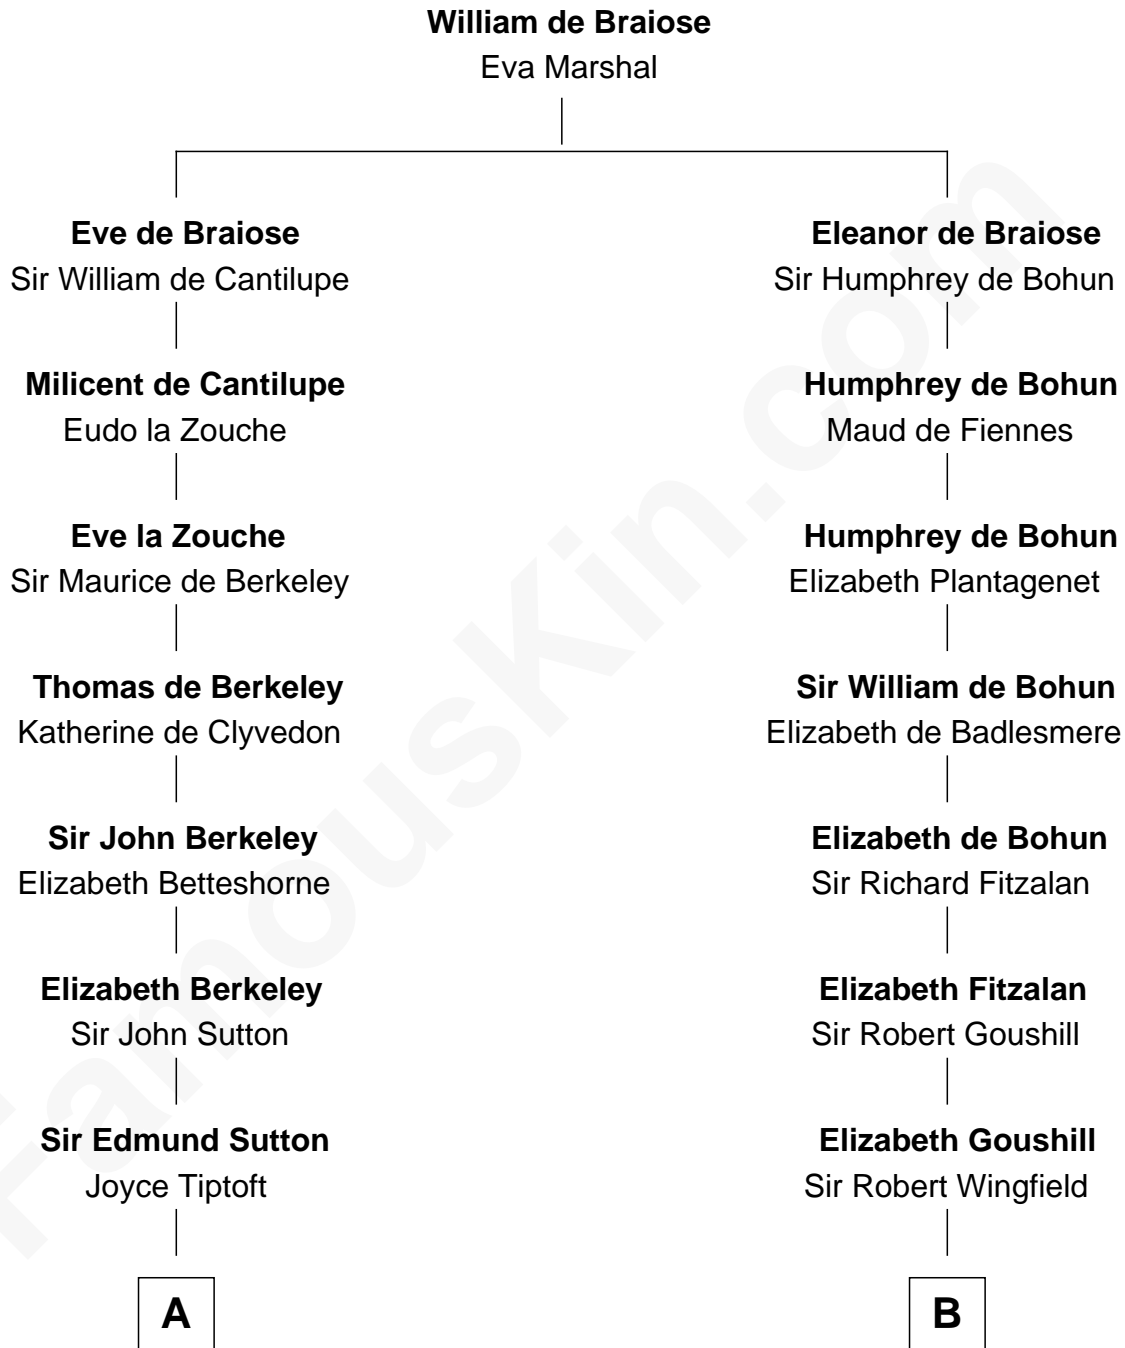

FamousKin.com

Relationship Chart of Bathsheba (Ruggles) Spooner

First woman executed for murder in U.S. by non-British government

16th cousin 5 times removed of

Anderson Cooper
Television Journalist

C

Abraham Evan Gwynne

Rachel Moore Flagg

Alice Claypoole Gwynne

Cornelius Vanderbilt

Reginald Claypoole Vanderbilt

Gloria Maria Mercedes Morgan

Gloria Laura Morgan Vanderbilt

Wyatt Emory Cooper

Anderson Cooper