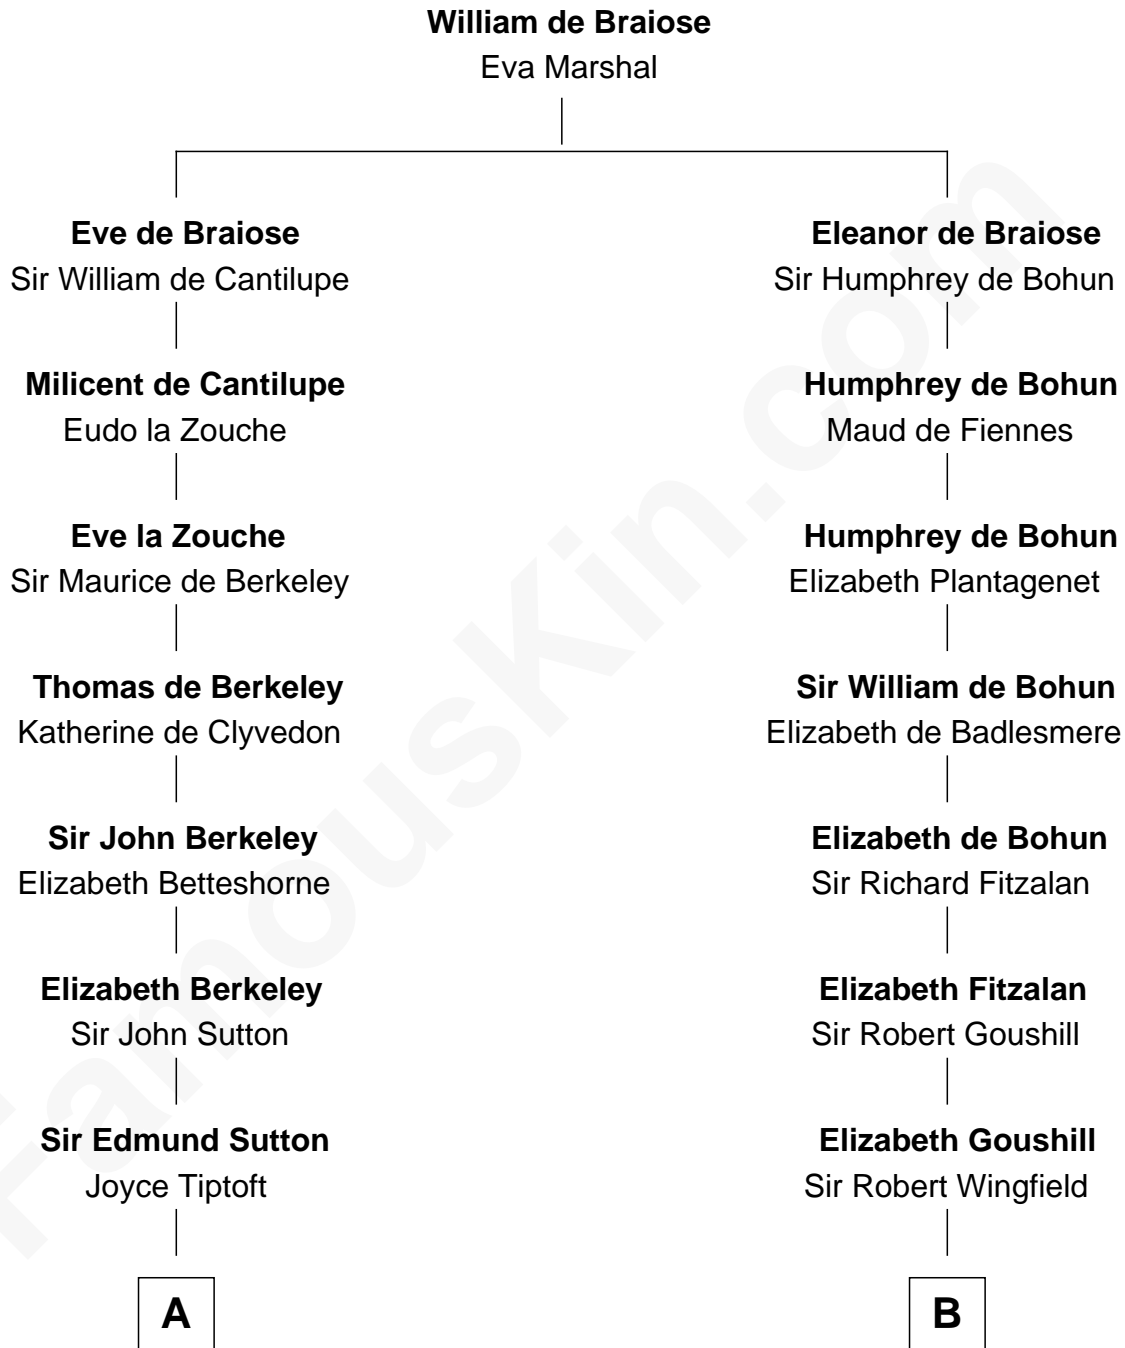

## Relationship Chart of

### Bathsheba (Ruggles) Spooner

*First woman executed for murder in U.S. by non-British government*

16th cousin 4 times removed of

**Gloria Vanderbilt**  
*Fashion Designer*

**C**

**Abraham Evan Gwynne**

Rachel Moore Flagg