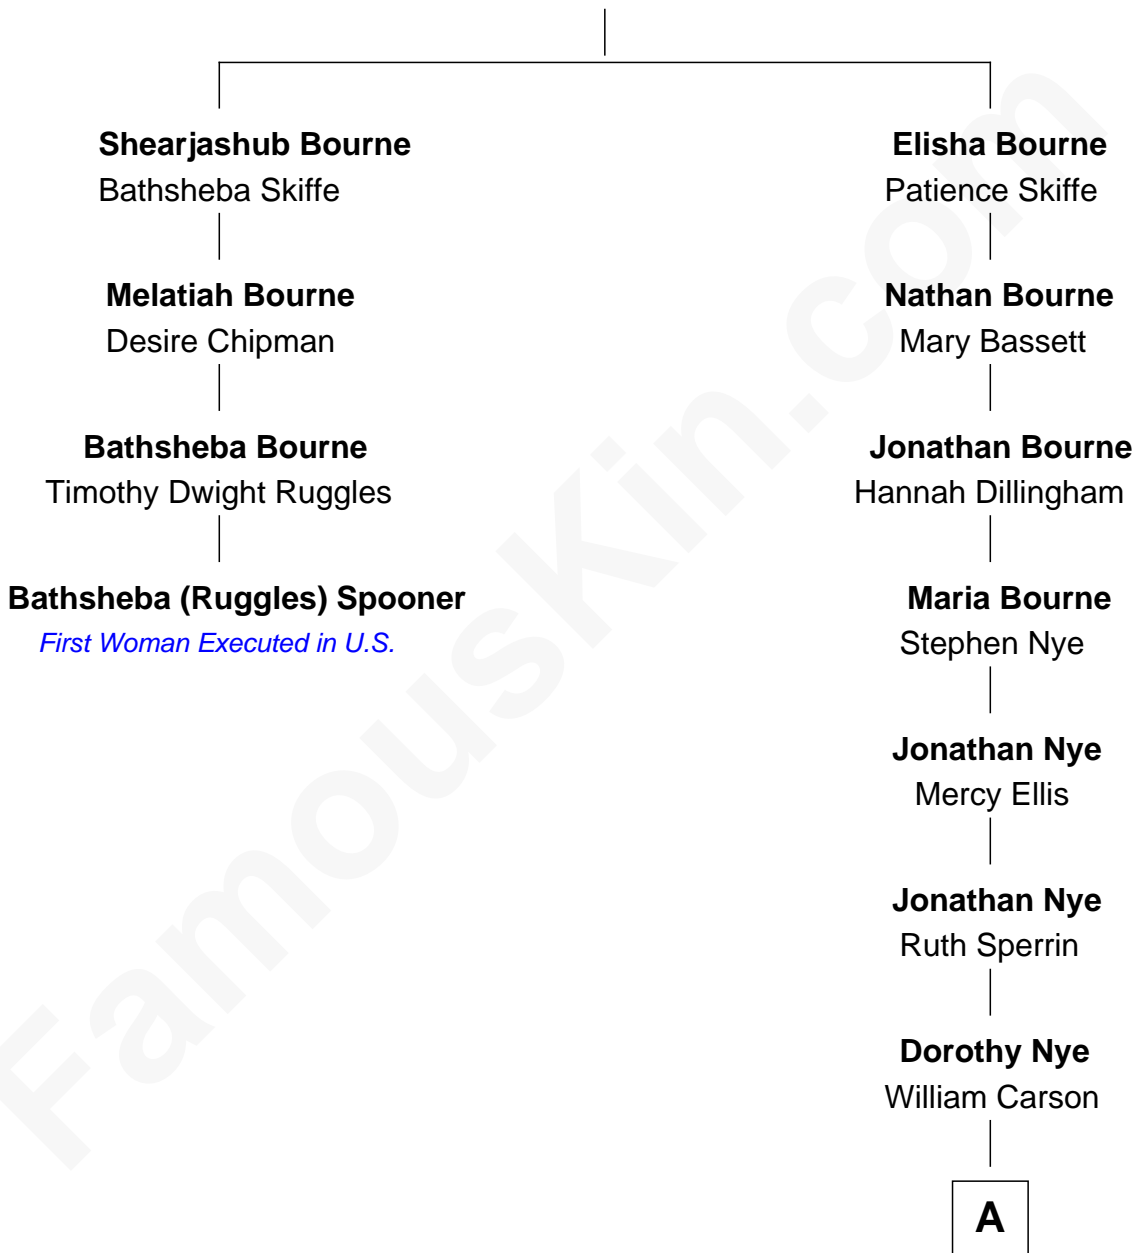

## Relationship Chart of

### Bathsheba (Ruggles) Spooner

*First woman executed for murder in U.S. by non-British government*

3rd cousin 7 times removed of

**Johnny Carson**

*TV Host - "The Tonight Show"*

**Rev. Richard Bourne**

**A**

**Marshall Carson**

Emeline Kellogg

**Christopher N. Carson**

Ella Bernice Hardy

**Homer Lloyd Carson**

Ruth E. Hook

**Johnny Carson**

*TV Host - "The Tonight Show"*