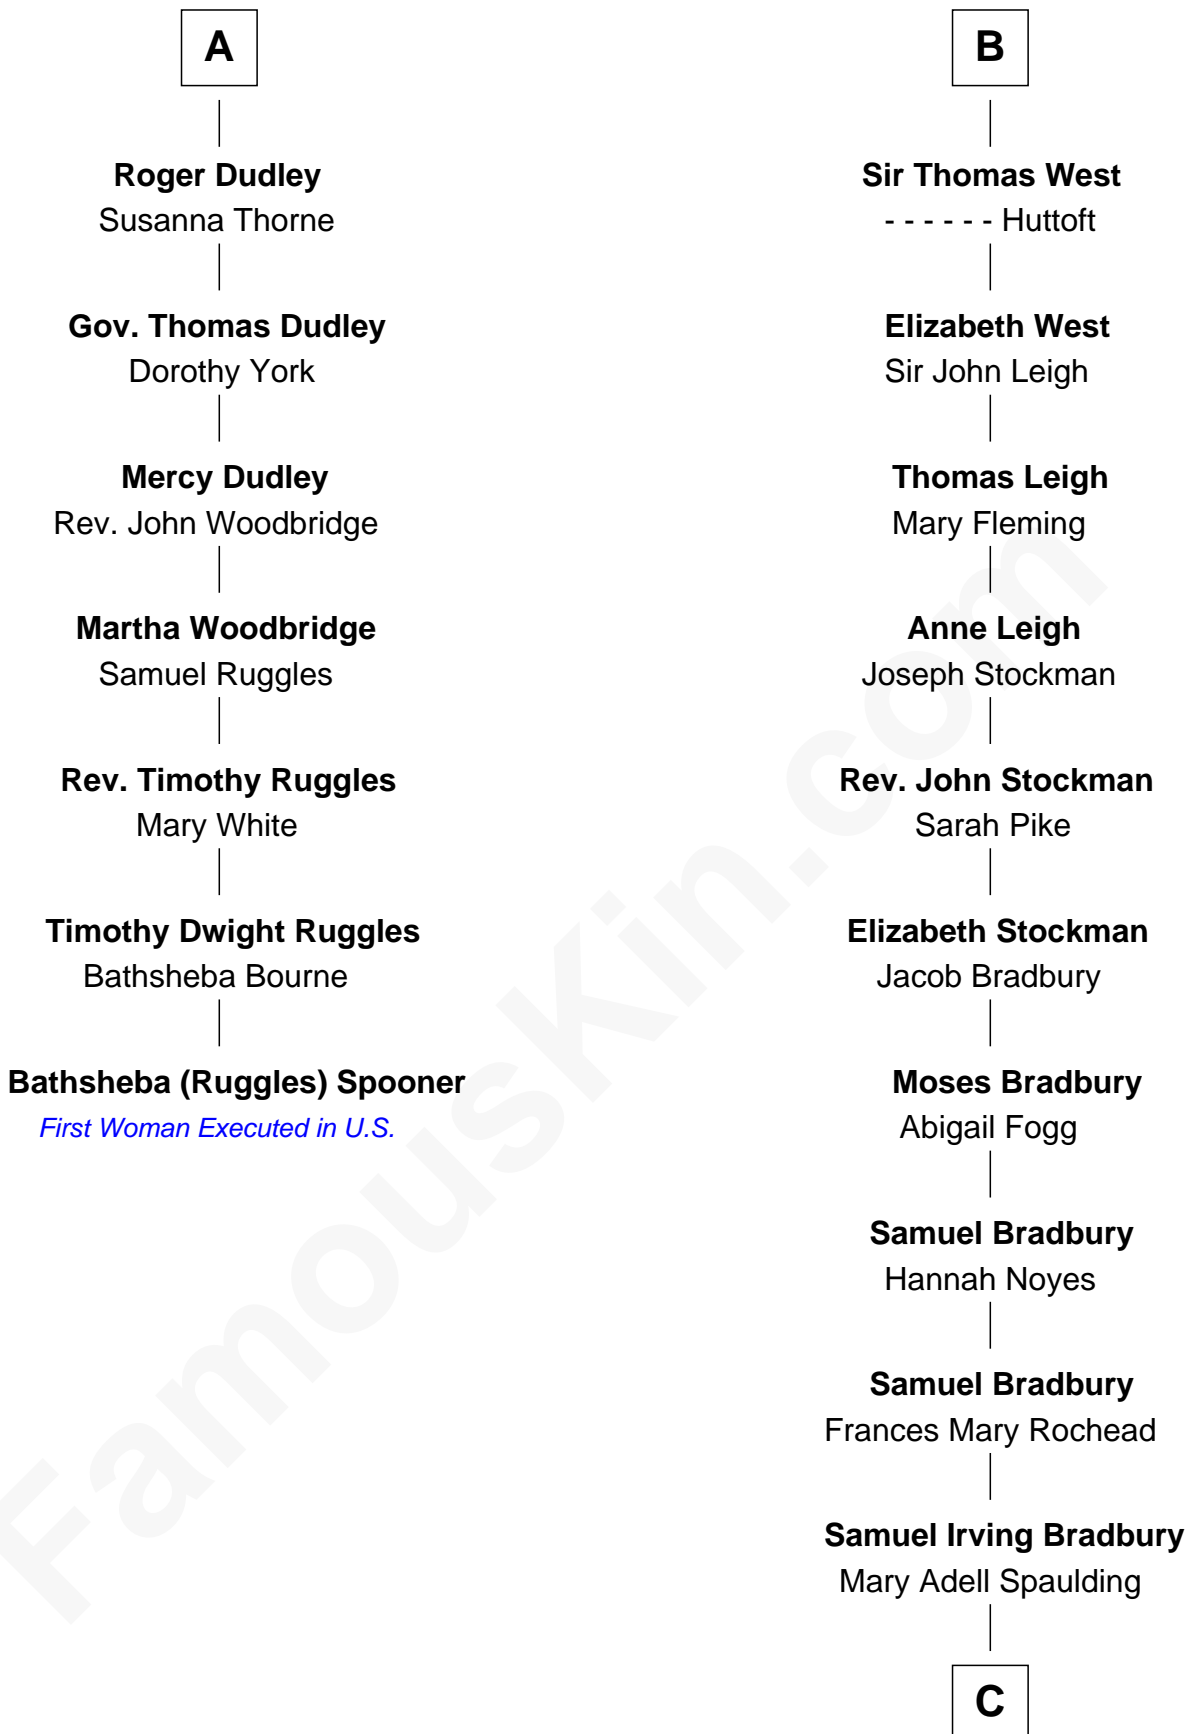

## Relationship Chart of

### Bathsheba (Ruggles) Spooner

*First woman executed for murder in U.S. by non-British government*

13th cousin 6 times removed of

**Ray Bradbury**

*Author of The Martian Chronicles*

C

Samuel Hinkston Bradbury

Minnie Alice Davis

Leonard Spaulding Bradbury

Esther Marie Moberg

Ray Bradbury

*Author of [The Martian Chronicles](#)*

FamousKin.com