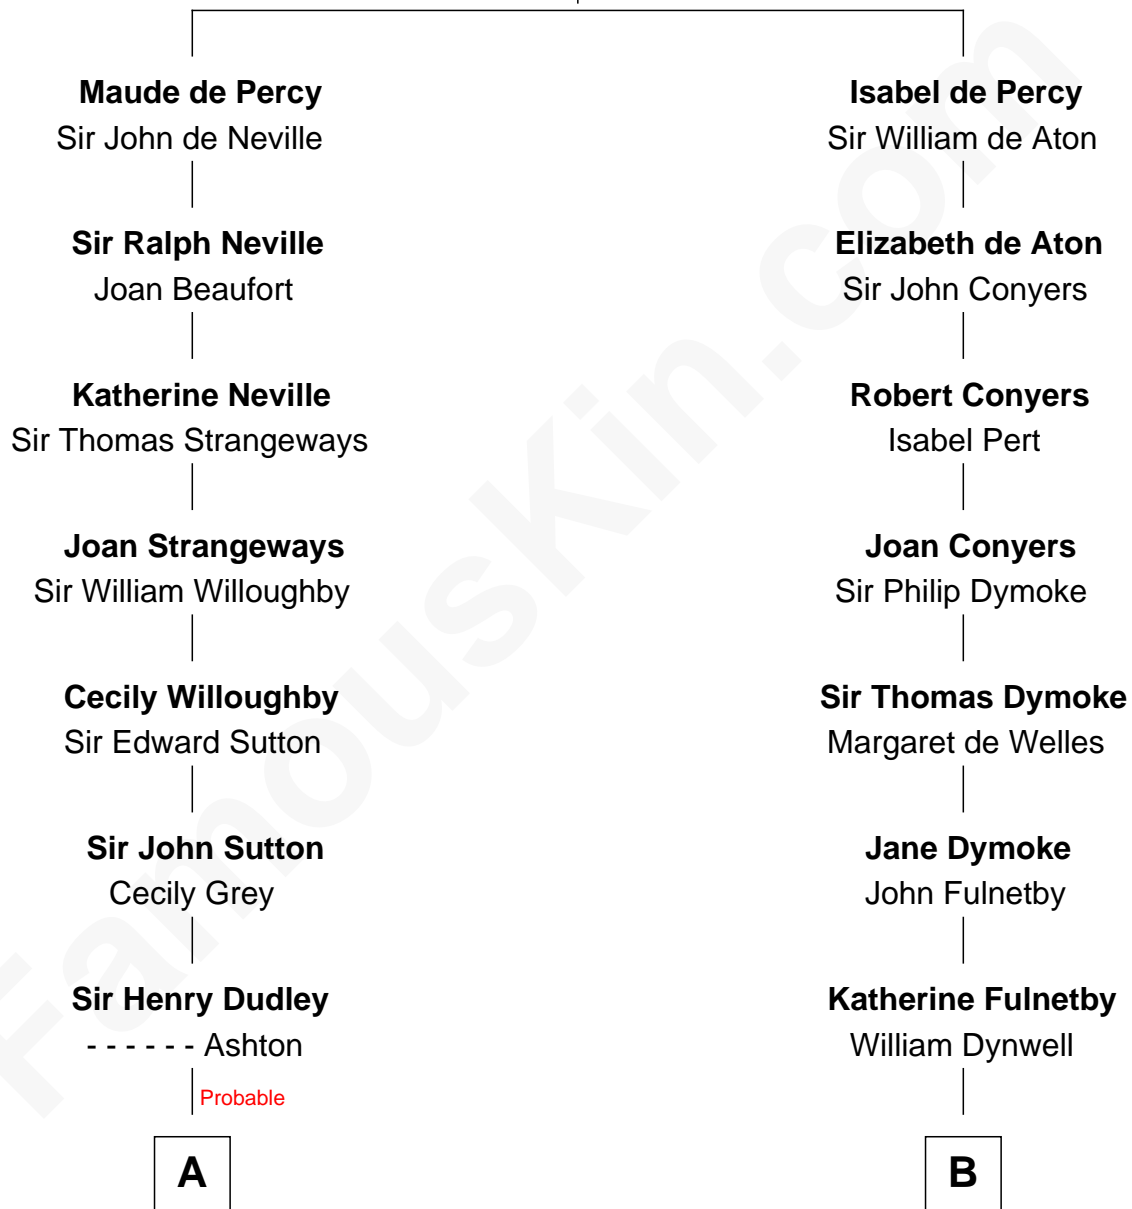

FamousKin.com

Relationship Chart of

Bathsheba (Ruggles) Spooner

First woman executed for murder in U.S. by non-British government

13th cousin 6 times removed of

Ray Bradbury

Author of The Martian Chronicles

Sir Henry de Percy

Idoine de Clifford

C

—
Samuel Hinkston Bradbury

Minnie Alice Davis

—
Leonard Spaulding Bradbury

Esther Marie Moberg

—
Ray Bradbury