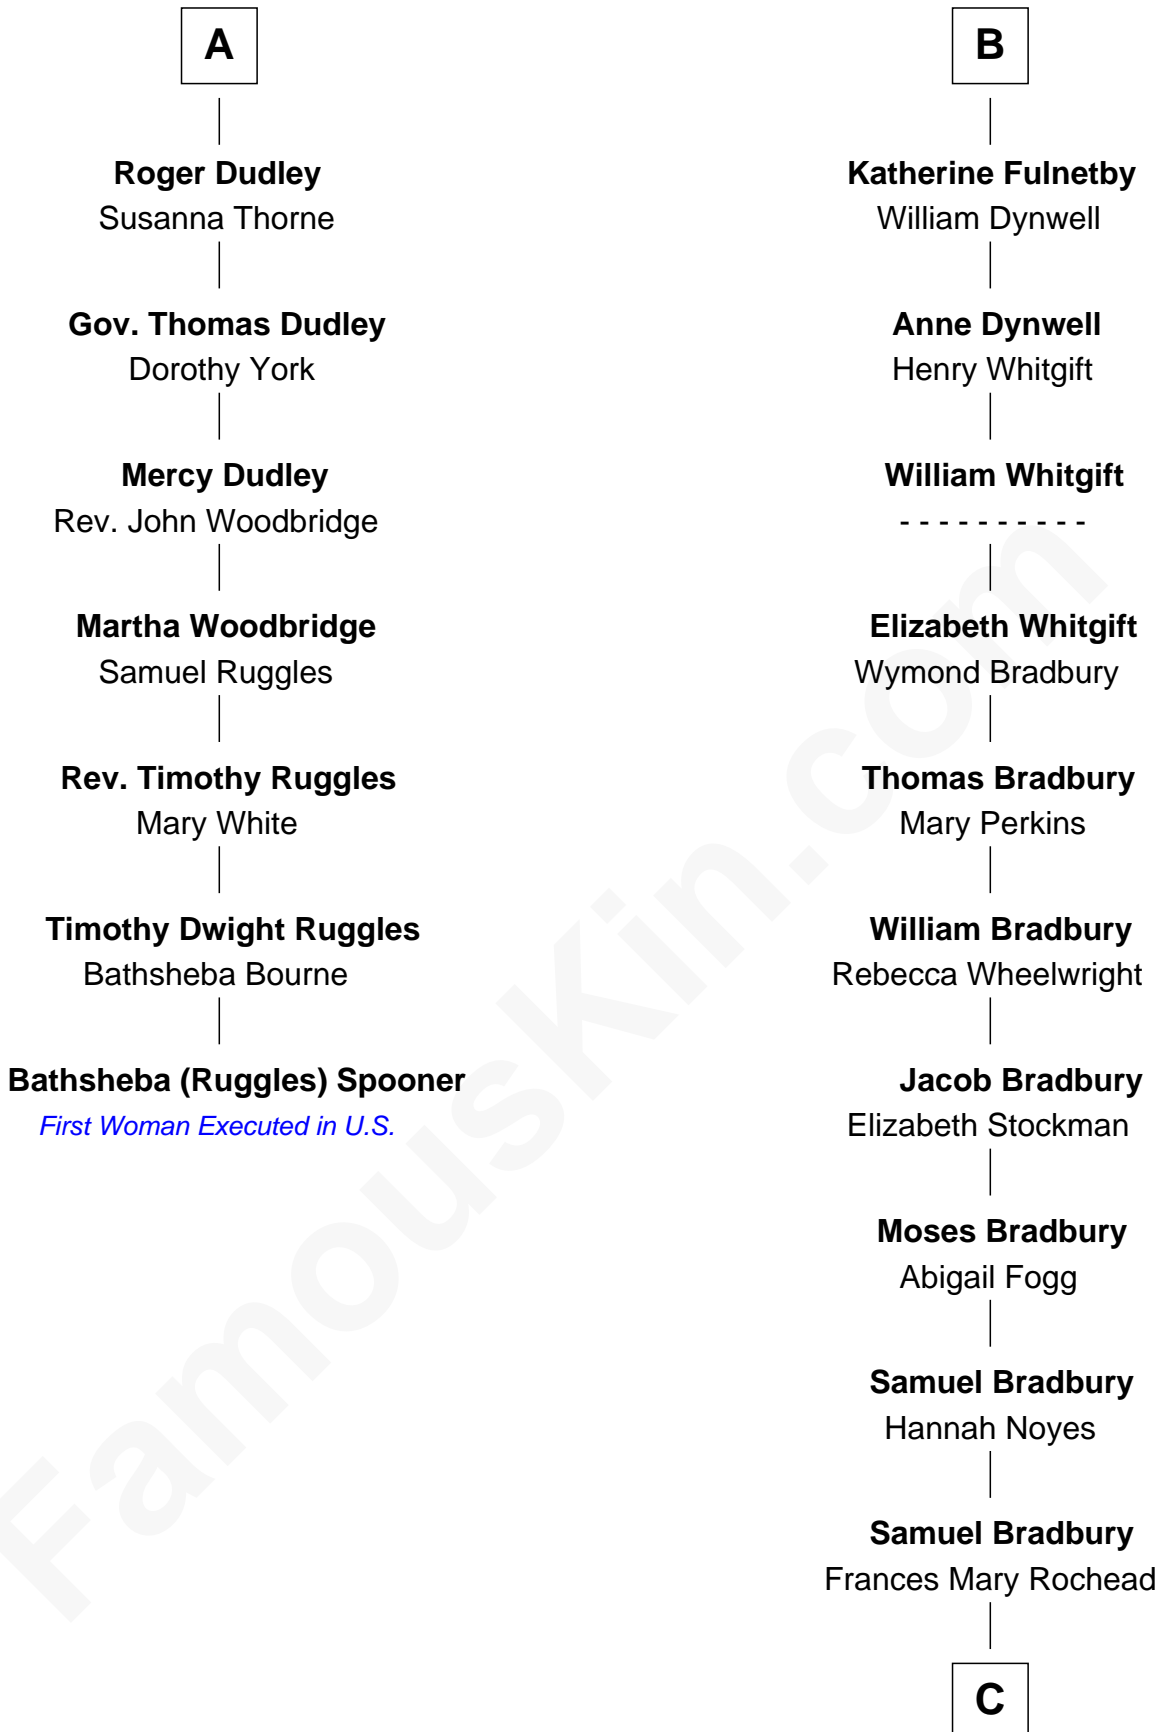

### Bathsheba (Ruggles) Spooner

*First woman executed for murder in U.S. by non-British government*

13th cousin 7 times removed of

**Ray Bradbury**

*Author of The Martian Chronicles*

**Sir Maurice de Berkeley**

**A**

**Isabel de Berkeley**

Sir Robert de Clifford

**Sir Roger de Clifford**

Maud de Beauchamp

**Katherine de Clifford**

Sir Ralph de Greystoke

**Maud de Greystoke**

Eudo de Welles

**Sir Lionel de Welles**

Joan de Waterton

**Margaret de Welles**

Sir Thomas Dymoke

**Jane Dymoke**

John Fulnetby

**B**

**C**

—  
**Samuel Irving Bradbury**

Mary Adell Spaulding

—  
**Samuel Hinkston Bradbury**

Minnie Alice Davis

—  
**Leonard Spaulding Bradbury**

Esther Marie Moberg

—  
**Ray Bradbury**