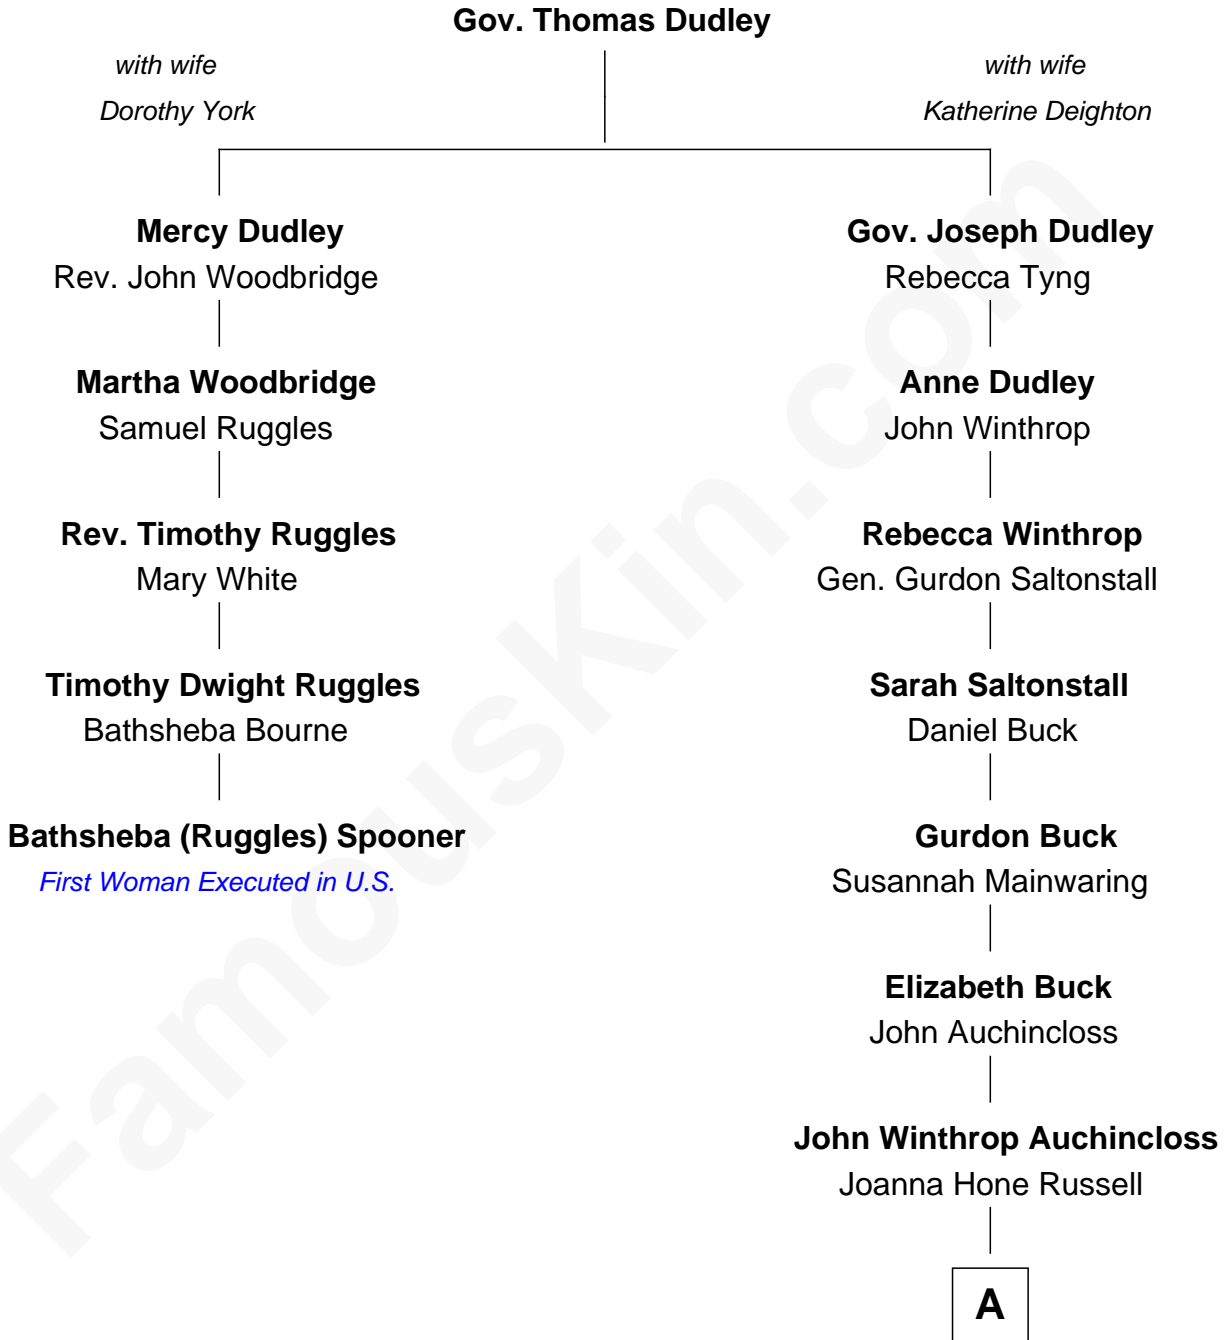

FamousKin.com
Relationship Chart of
Bathsheba (Ruggles) Spooner

First woman executed for murder in U.S. by non-British government

4th cousin 4 times removed of

Louis Auchincloss

Author

A

|
Joseph Howland Auchincloss

Priscilla Dixon Stanton

|
Louis Auchincloss

Author

FamousKin.com