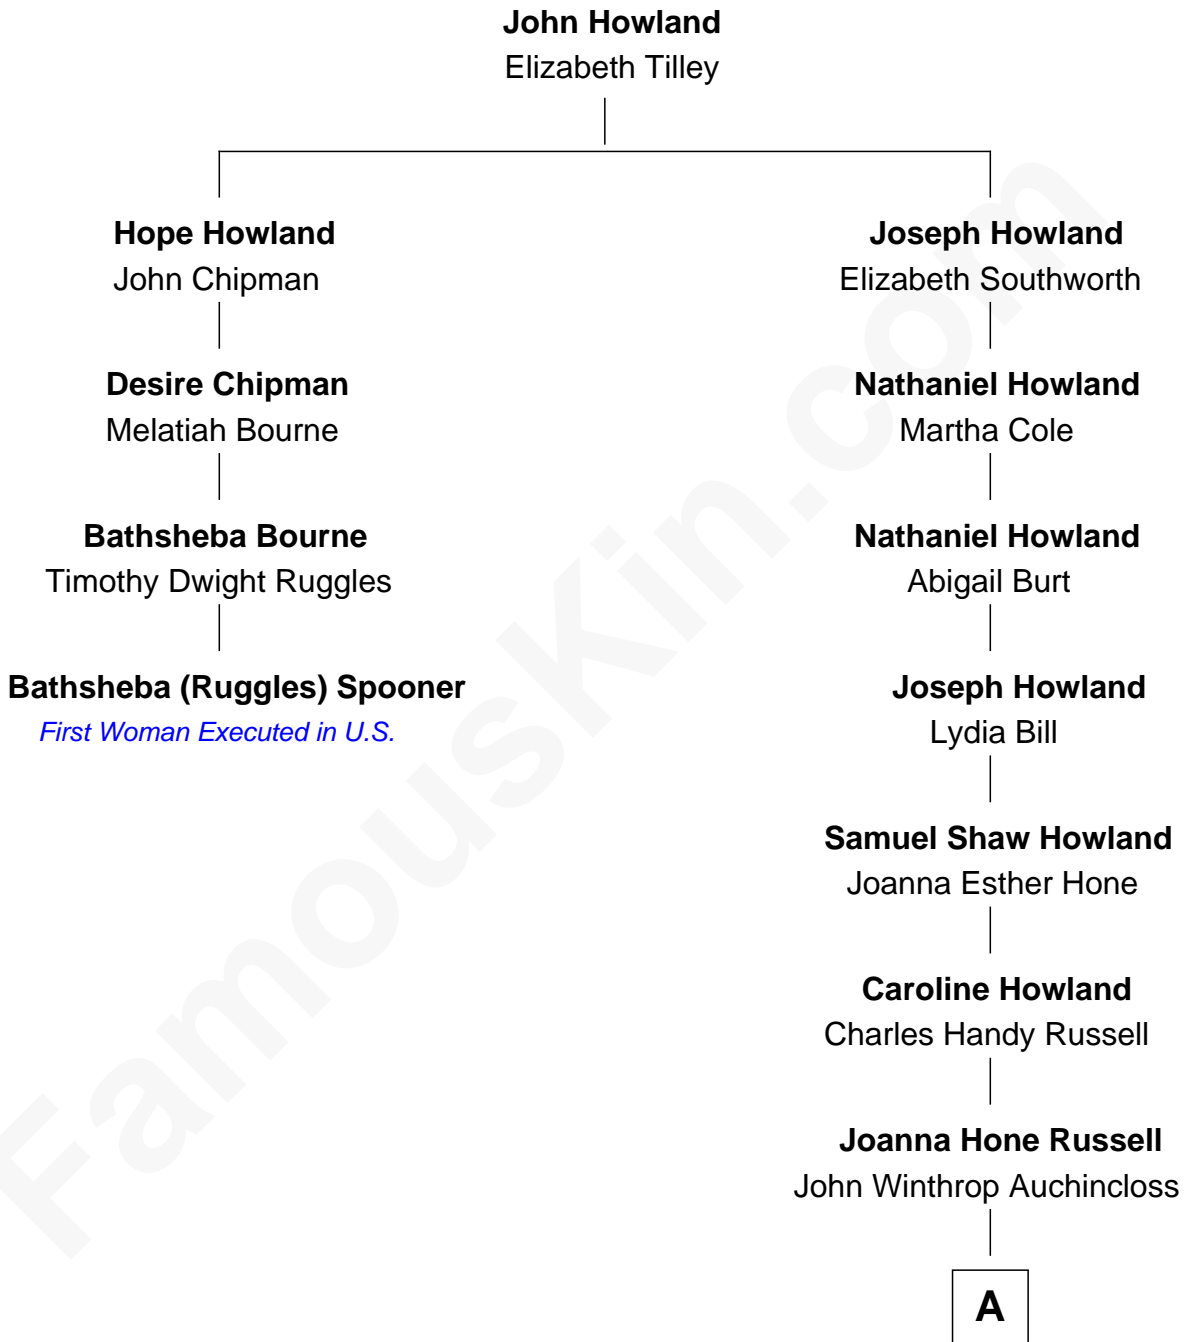

FamousKin.com

Relationship Chart of

Bathsheba (Ruggles) Spooner

First woman executed for murder in U.S. by non-British government

3rd cousin 5 times removed of

Louis Auchincloss

Author

A

|
Joseph Howland Auchincloss

Priscilla Dixon Stanton

|
Louis Auchincloss

Author

FamousKin.com