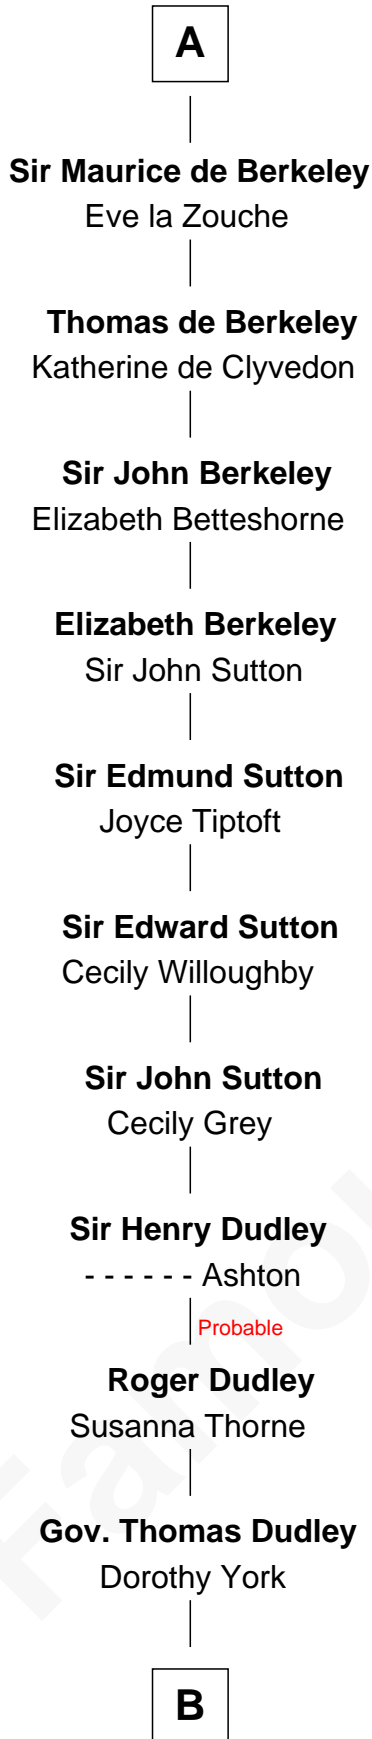

FamousKin.com

Relationship Chart of

Bathsheba (Ruggles) Spooner

First woman executed for murder in U.S. by non-British government

5th cousin 16 times removed of

King Edward I
King of England

B

—
Mercy Dudley
Rev. John Woodbridge

—
Martha Woodbridge
Samuel Ruggles

—
Rev. Timothy Ruggles
Mary White

—
Timothy Dwight Ruggles
Bathsheba Bourne

—
Bathsheba (Ruggles) Spooner
First Woman Executed in U.S.

FamousKin.com