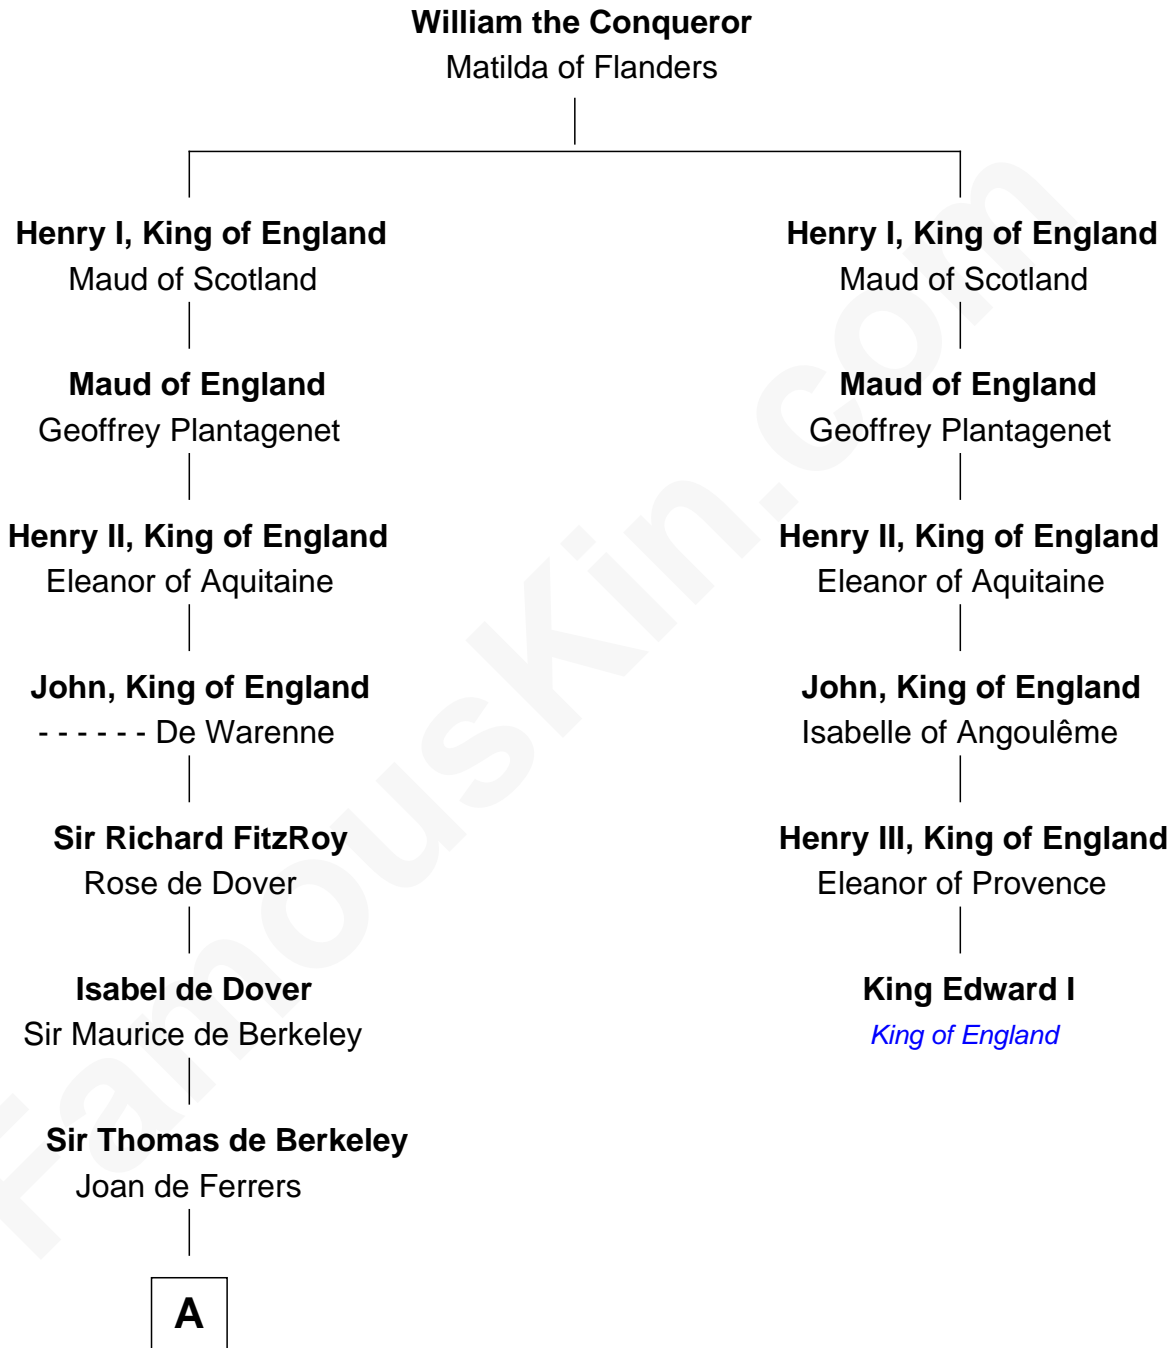

FamousKin.com

Relationship Chart of

Bathsheba (Ruggles) Spooner

First woman executed for murder in U.S. by non-British government

5th cousin 16 times removed of

King Edward I
King of England

B

—
Mercy Dudley
Rev. John Woodbridge

—
Martha Woodbridge
Samuel Ruggles

—
Rev. Timothy Ruggles
Mary White

—
Timothy Dwight Ruggles
Bathsheba Bourne

—
Bathsheba (Ruggles) Spooner
First Woman Executed in U.S.

FamousKin.com