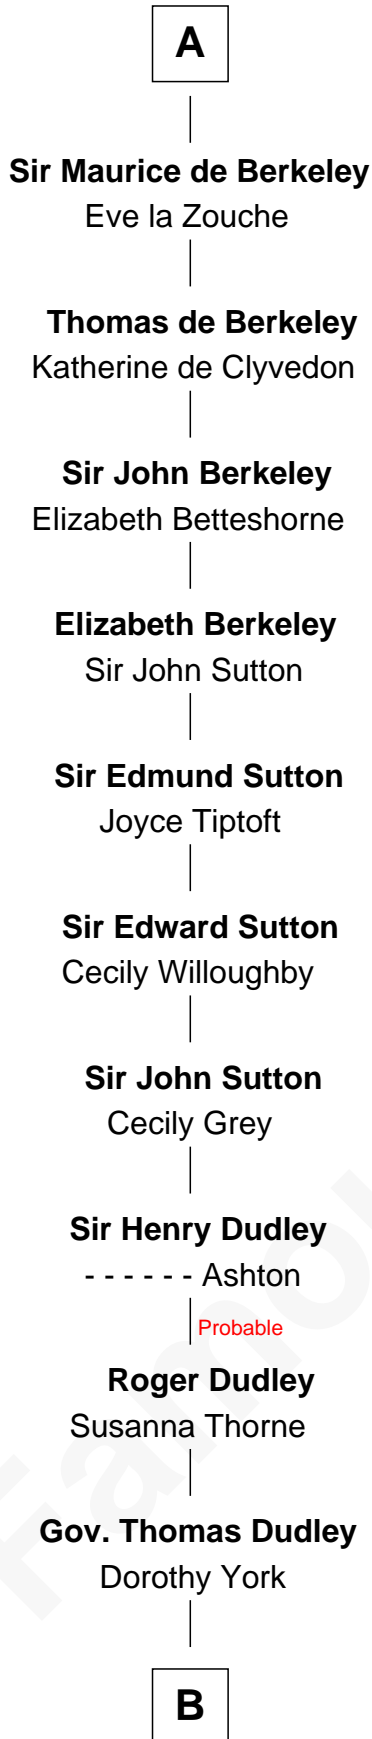

FamousKin.com

Relationship Chart of

Bathsheba (Ruggles) Spooner

First woman executed for murder in U.S. by non-British government

5th cousin 16 times removed of

King Edward I
King of England

B

—
Mercy Dudley

Rev. John Woodbridge

—
Martha Woodbridge

Samuel Ruggles

—
Rev. Timothy Ruggles

Mary White

—
Timothy Dwight Ruggles

Bathsheba Bourne

—
Bathsheba (Ruggles) Spooner

First Woman Executed in U.S.