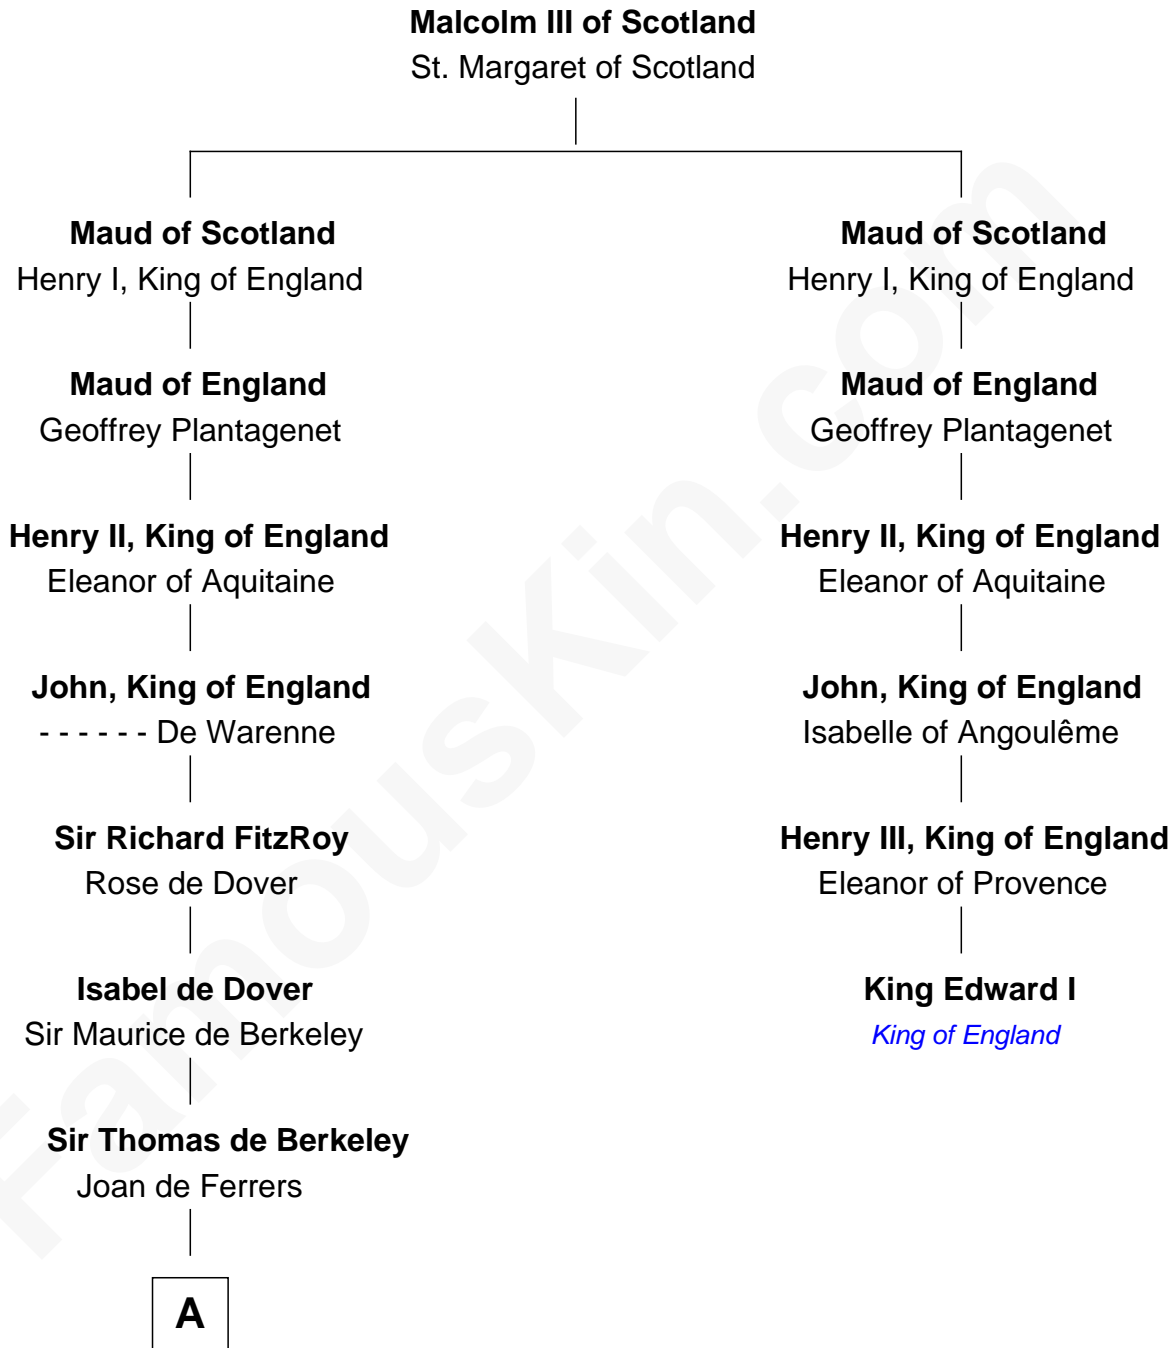

FamousKin.com

Relationship Chart of

Bathsheba (Ruggles) Spooner

First woman executed for murder in U.S. by non-British government

5th cousin 16 times removed of

King Edward I
King of England

B

—
Mercy Dudley

Rev. John Woodbridge

—
Martha Woodbridge

Samuel Ruggles

—
Rev. Timothy Ruggles

Mary White

—
Timothy Dwight Ruggles

Bathsheba Bourne

—
Bathsheba (Ruggles) Spooner

First Woman Executed in U.S.