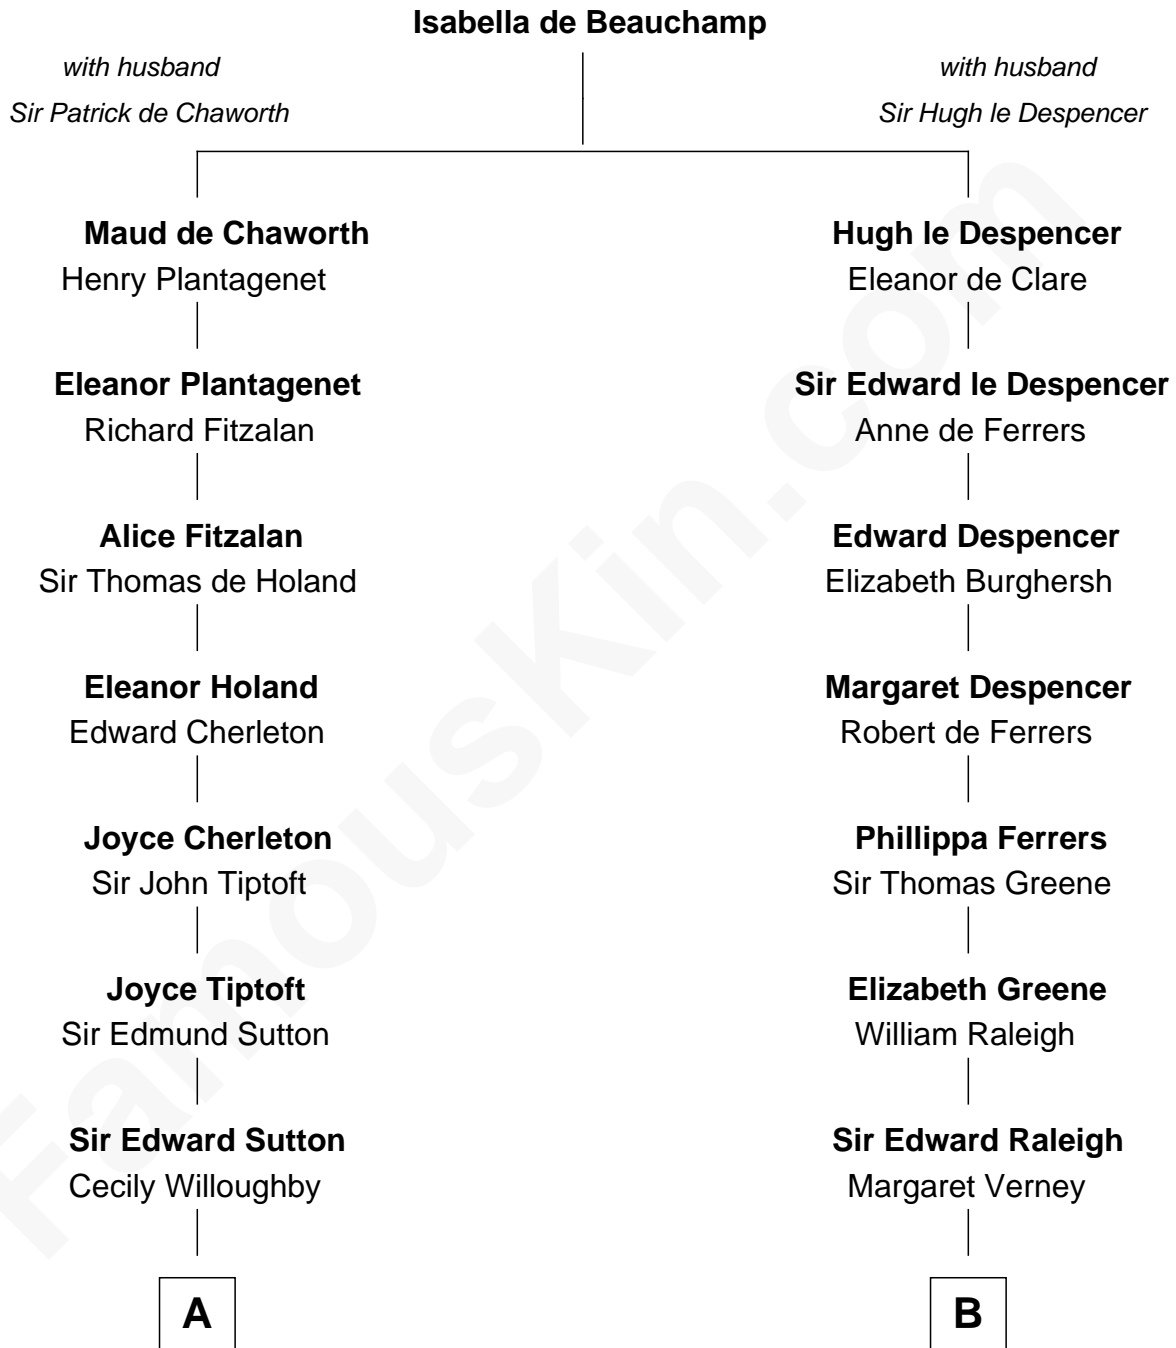

FamousKin.com

Relationship Chart of

Bathsheba (Ruggles) Spooner

First woman executed for murder in U.S. by non-British government

15th cousin 4 times removed of

Shanghai Pierce
Texas Cattleman

C

Susanna Stoddard

Isaac Pearce

Jonathan D. Pearce

Hanna Phillips Head

Shanghai Pierce

Texas Cattleman

FamousKin.com