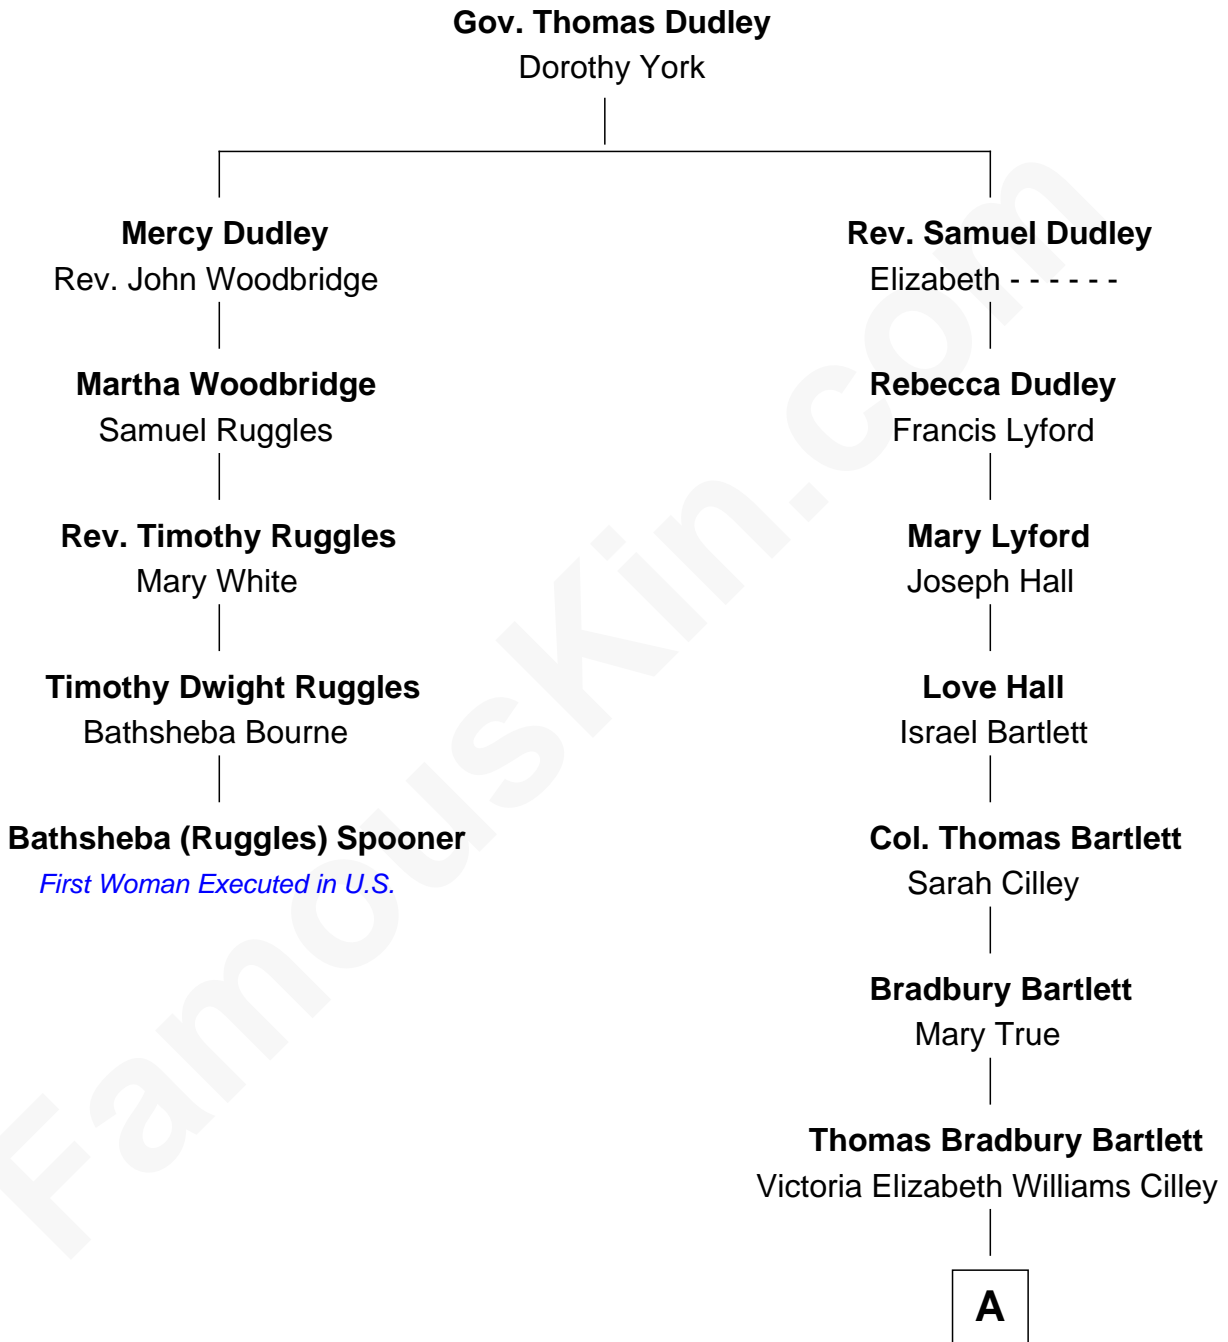

FamousKin.com
Relationship Chart of
Bathsheba (Ruggles) Spooner

First woman executed for murder in U.S. by non-British government

4th cousin 5 times removed of

Alan Shepard

Mercury and Apollo Astronaut

A

Annie Elizabeth Bartlett
Frederick Johnson Shepard

Alan Bartlett Shepard
Pauline Renza Emerson

Alan Shepard
Mercury and Apollo Astronaut

FamousKin.com