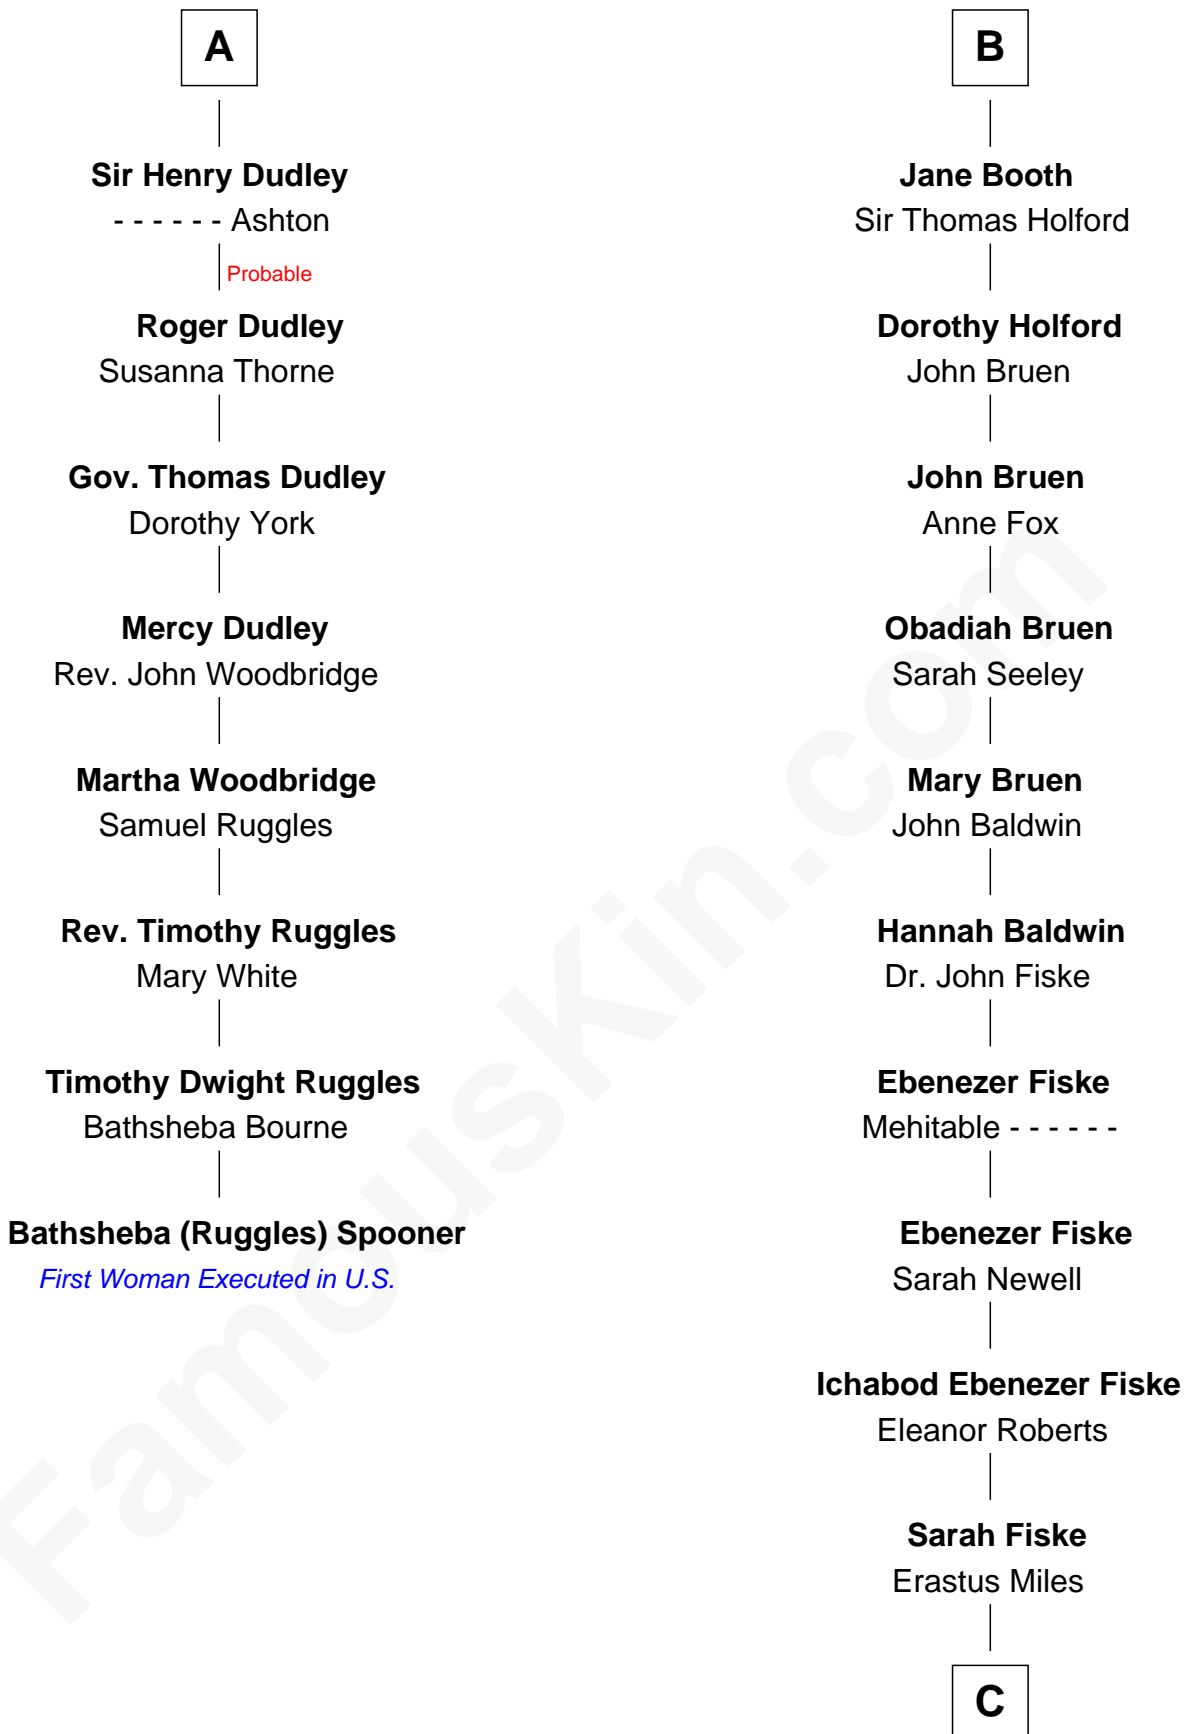

### Bathsheba (Ruggles) Spooner

*First woman executed for murder in U.S. by non-British government*

14th cousin 6 times removed of

**Christian Herter**

*59th Governor of Massachusetts*

**Ralph de Stafford**

**Margaret Savage**

Sir John Dutton

**William Bonville**

Katherine Neville

**Maude Dutton**

Sir William Booth

**Cecily Bonville**

Thomas Grey

**Sir George Booth**

Katherine Montfort

**Cecily Grey**

Sir John Sutton

**Sir William Booth**

Ellen Montgomery

**A**

**B**

**C**

—  
**Archibald Miles**

Mary Treese

—  
**Mary Miles**

Christian Herter

—  
**Albert Herter**

Adele McGinnis

—  
**Christian Herter**