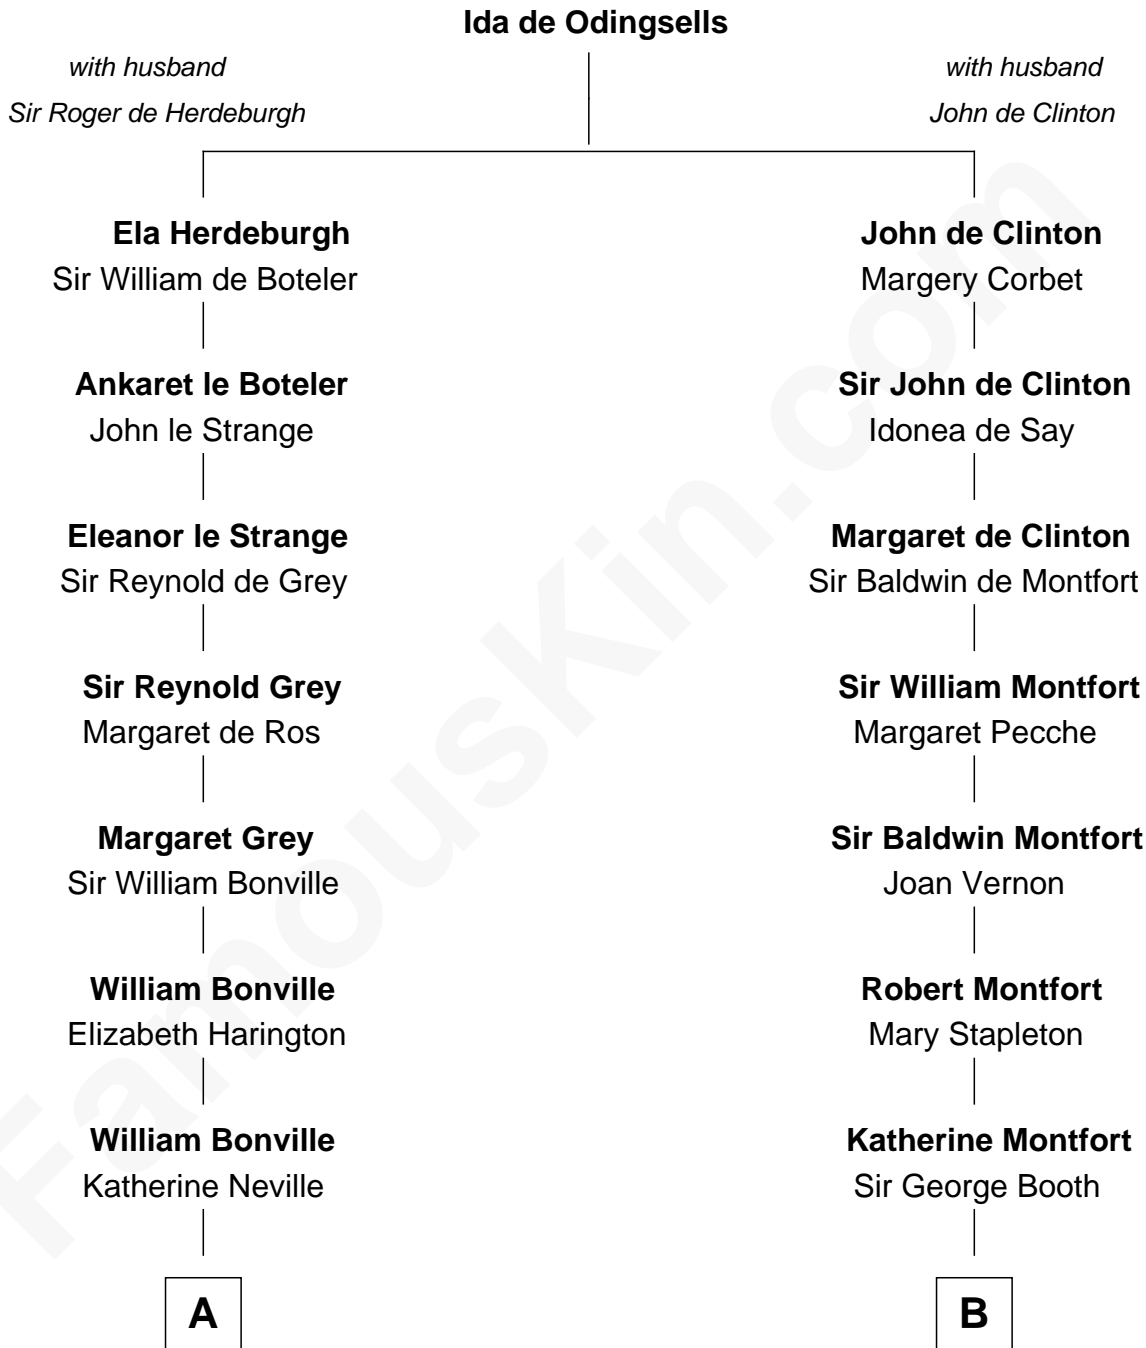

## Relationship Chart of

### Bathsheba (Ruggles) Spooner

*First woman executed for murder in U.S. by non-British government*

16th cousin 5 times removed of

**Christian Herter**

*59th Governor of Massachusetts*

**C**

—  
**Sarah Fiske**  
Erastus Miles

—  
**Archibald Miles**  
Mary Treese

—  
**Mary Miles**  
Christian Herter

—  
**Albert Herter**  
Adele McGinnis

—  
**Christian Herter**

*59th Governor of Massachusetts*

FamousKin.com