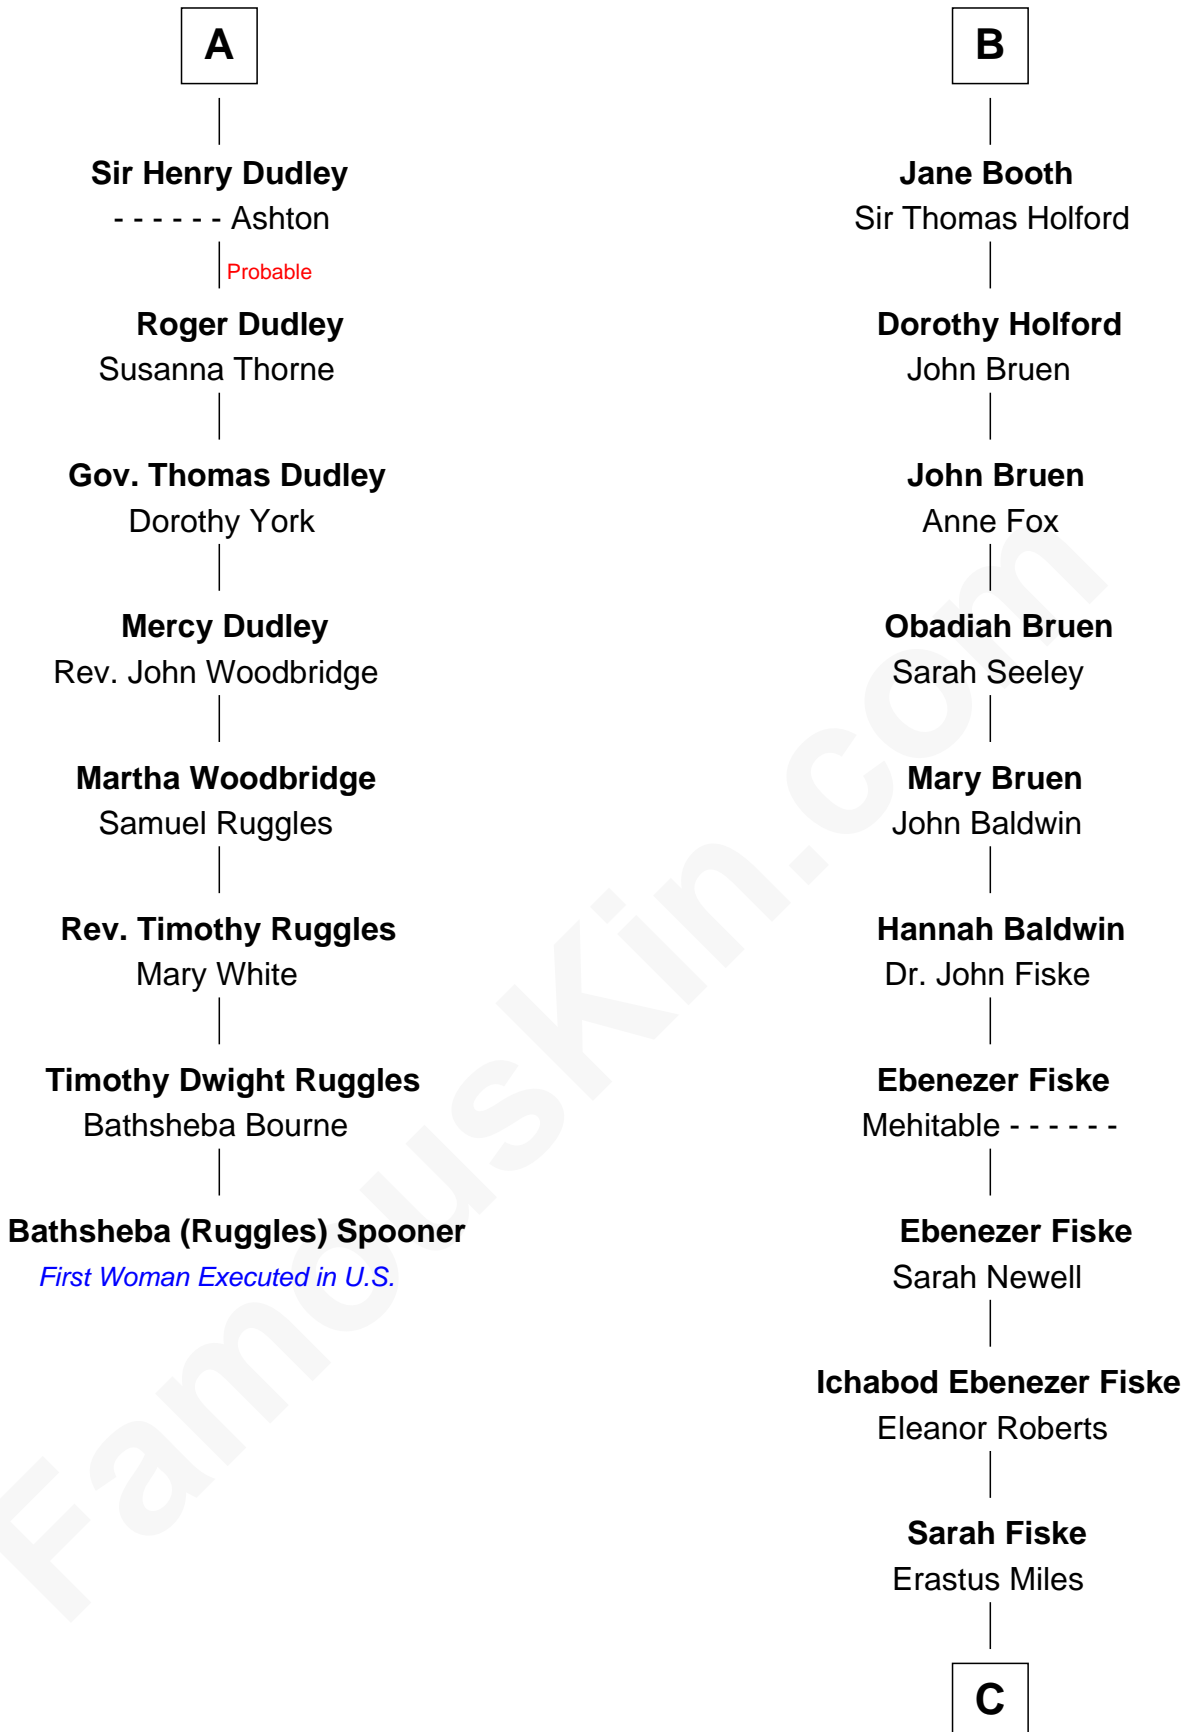

FamousKin.com

Relationship Chart of

Bathsheba (Ruggles) Spooner

First woman executed for murder in U.S. by non-British government

14th cousin 6 times removed of

Christian Herter

59th Governor of Massachusetts

Sir Robert de Holland

Maude la Zouche

C

—
Archibald Miles

Mary Treese

—
Mary Miles

Christian Herter

—
Albert Herter