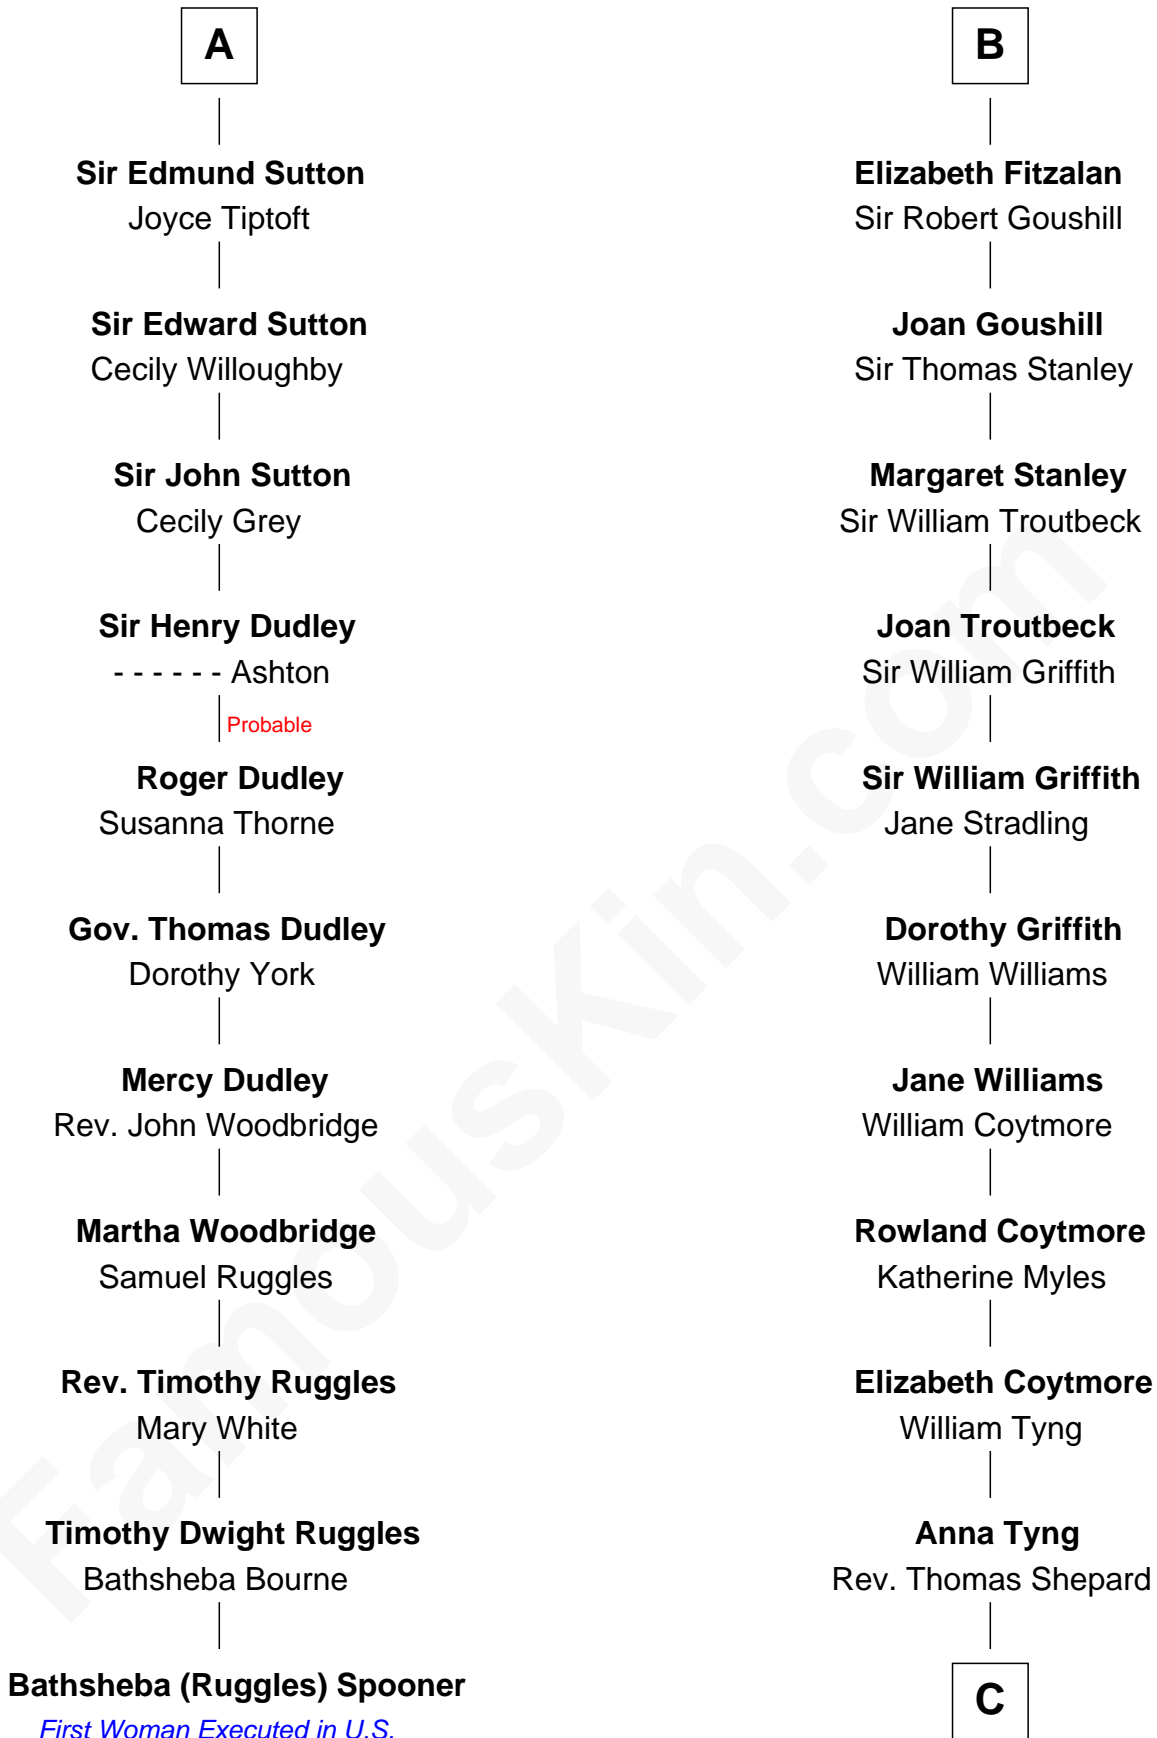

FamousKin.com

Relationship Chart of Bathsheba (Ruggles) Spooner

First woman executed for murder in U.S. by non-British government

17th cousin 4 times removed of

John Quincy Adams

6th U.S. President

C

Anna Shepard

Daniel Quincy

Col John Quincy

Elizabeth Norton

Elizabeth Quincy

Rev. William Smith

Abigail Quincy Smith

John Adams

John Quincy Adams

6th U.S. President