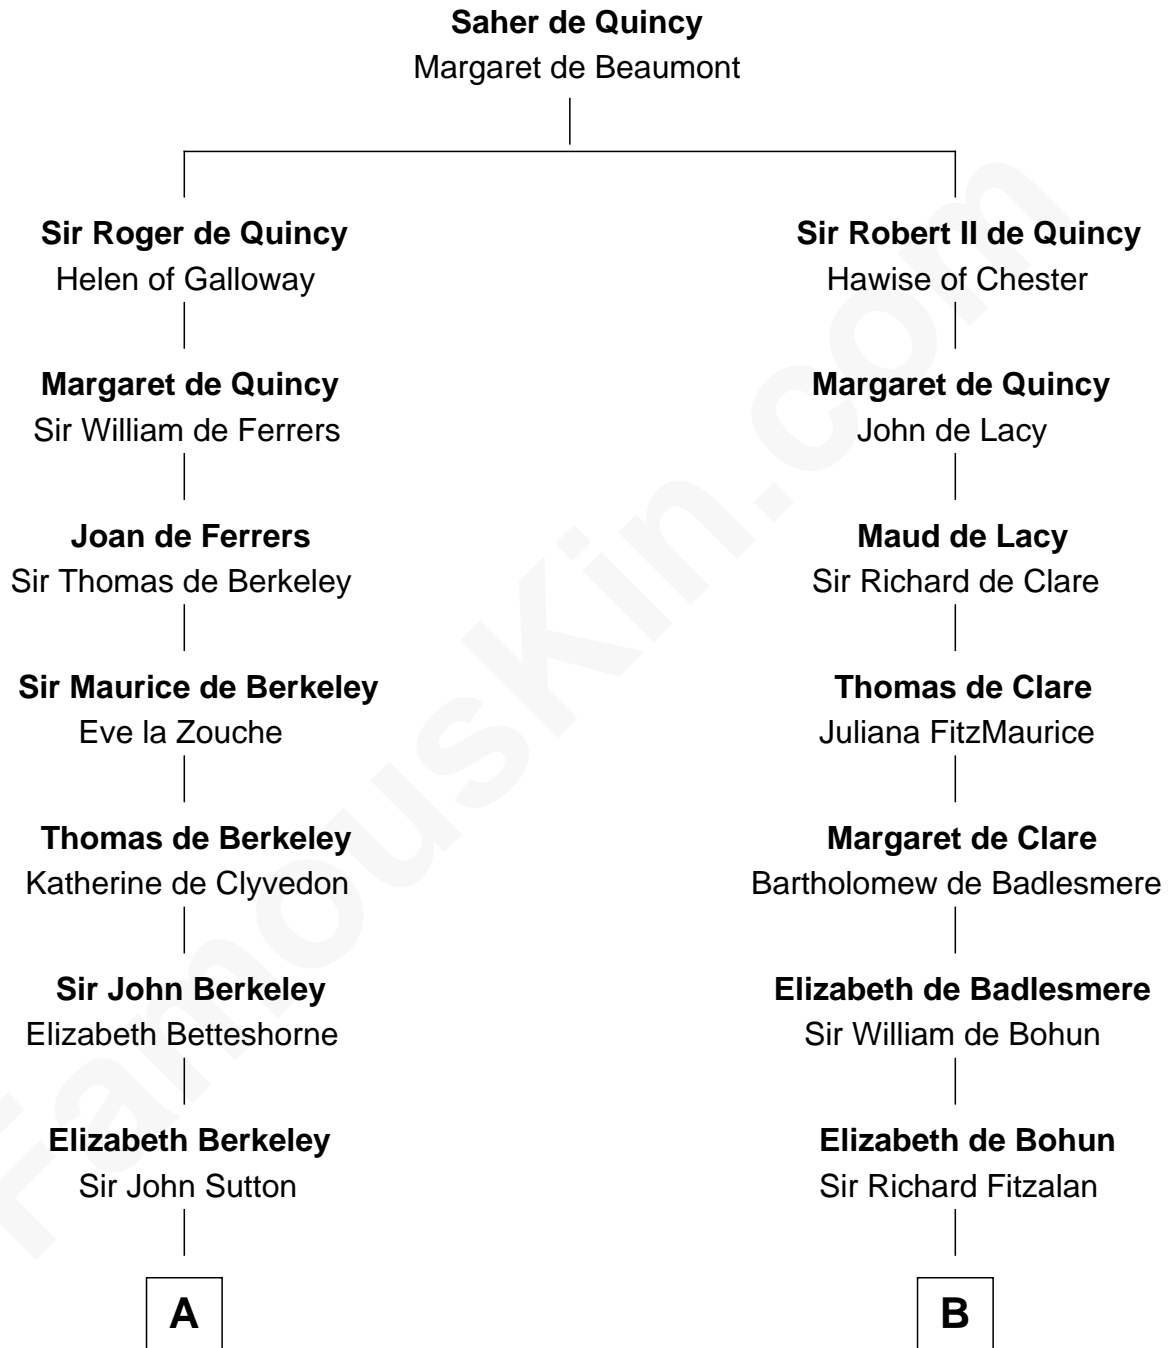

FamousKin.com

Relationship Chart of Bathsheba (Ruggles) Spooner

First woman executed for murder in U.S. by non-British government

17th cousin 4 times removed of

John Quincy Adams

6th U.S. President

C

Anna Shepard

6th U.S. President