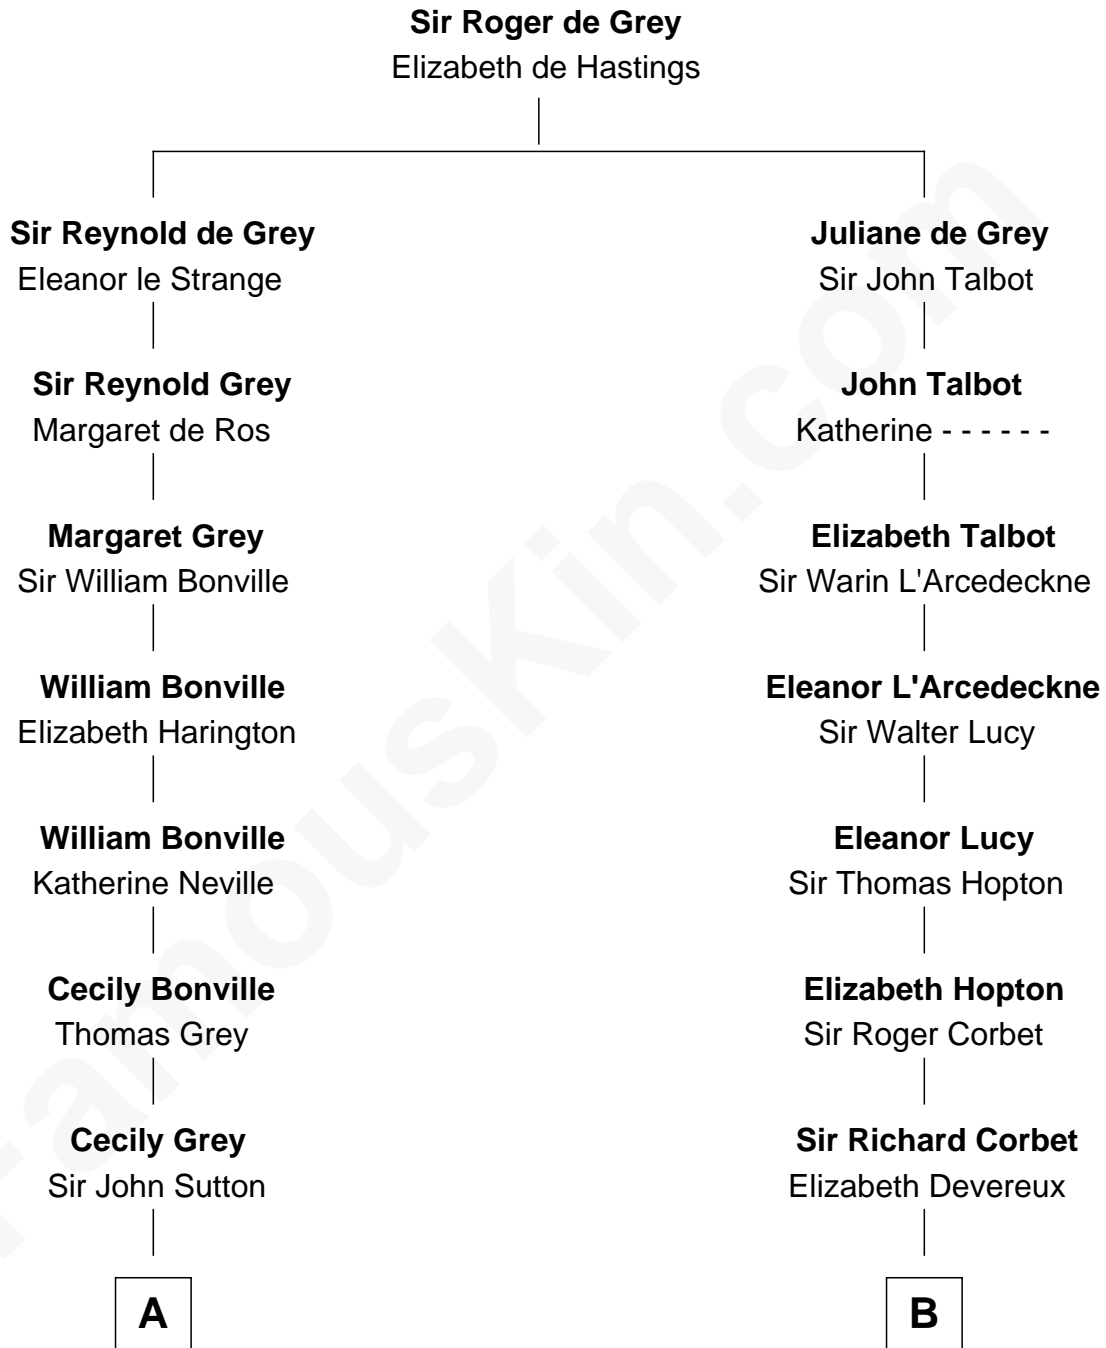

## Relationship Chart of

### Bathsheba (Ruggles) Spooner

*First woman executed for murder in U.S. by non-British government*

14th cousin 6 times removed of

**Orson Welles**

*Radio, Stage, and Movie Actor*

**C**

Henry Hill Welles

Mary Putnam