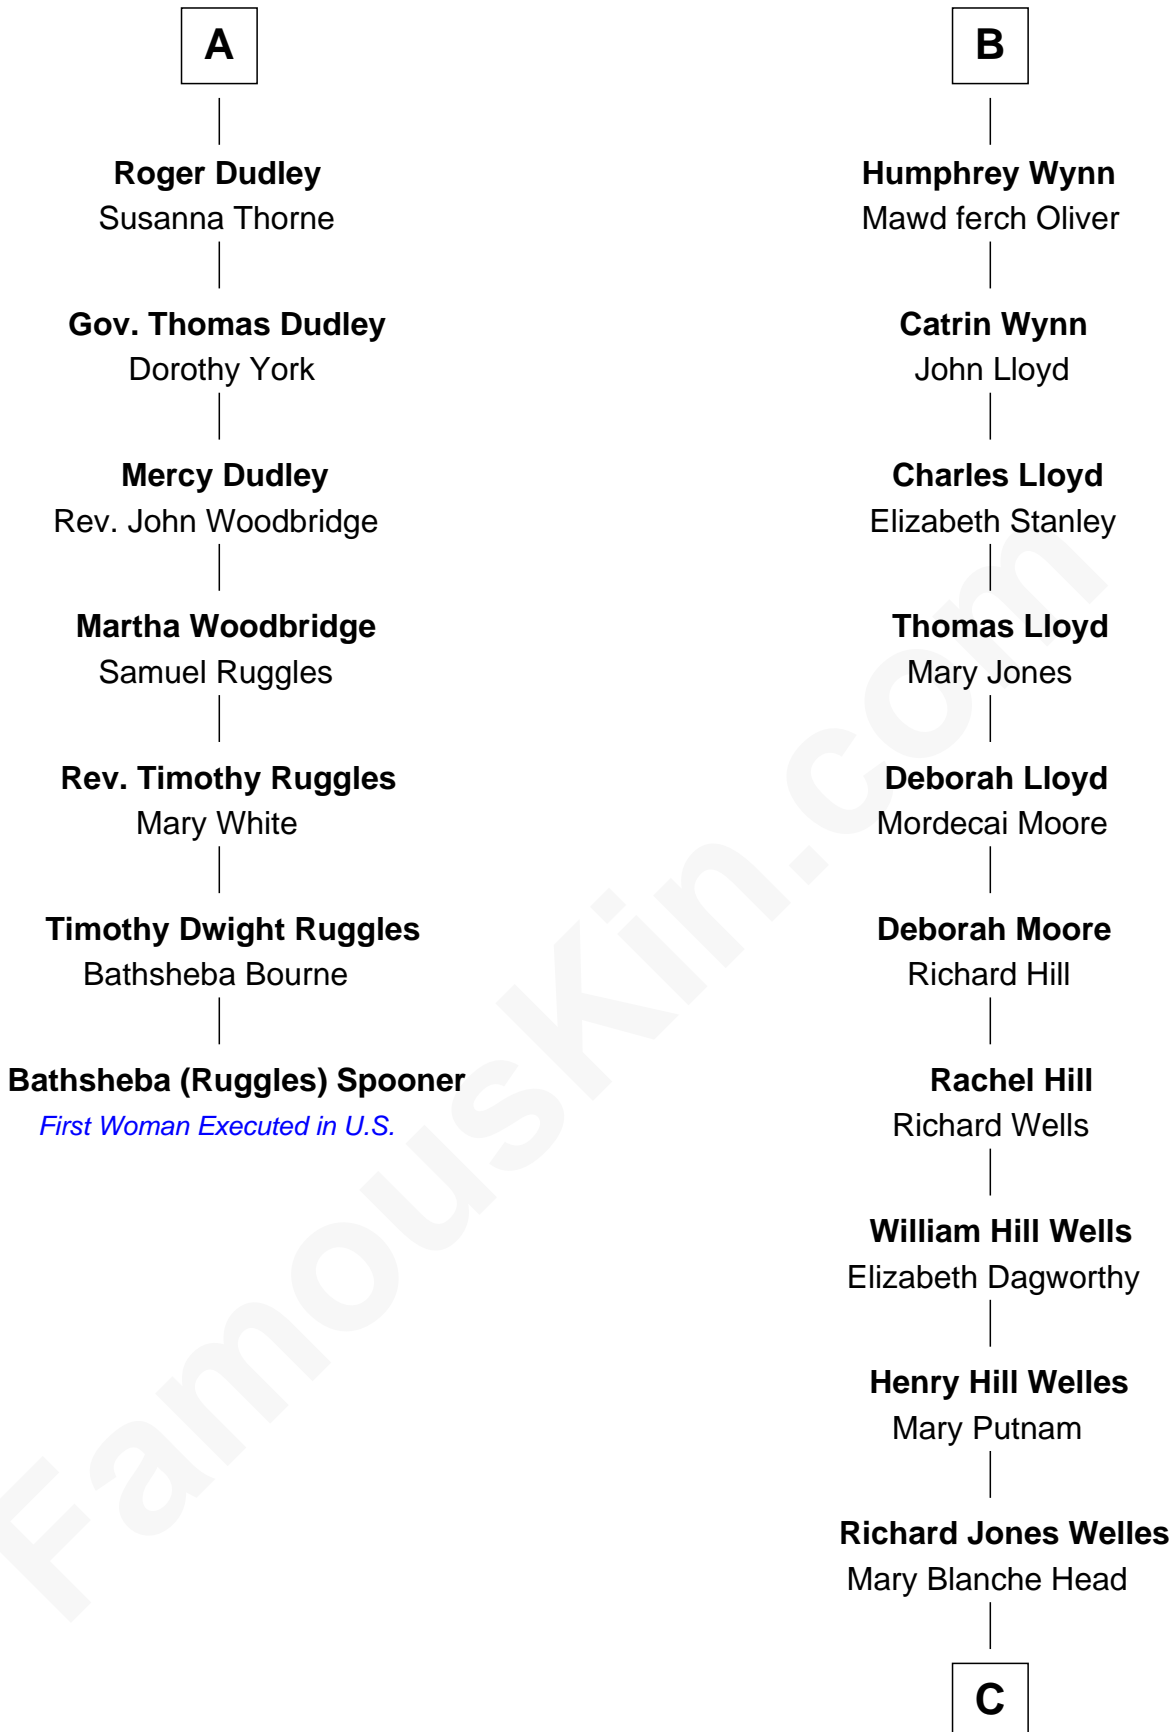

## Relationship Chart of Bathsheba (Ruggles) Spooner

*First woman executed for murder in U.S. by non-British government*

13th cousin 5 times removed of

**Orson Welles**

*Radio, Stage, and Movie Actor*

**C**