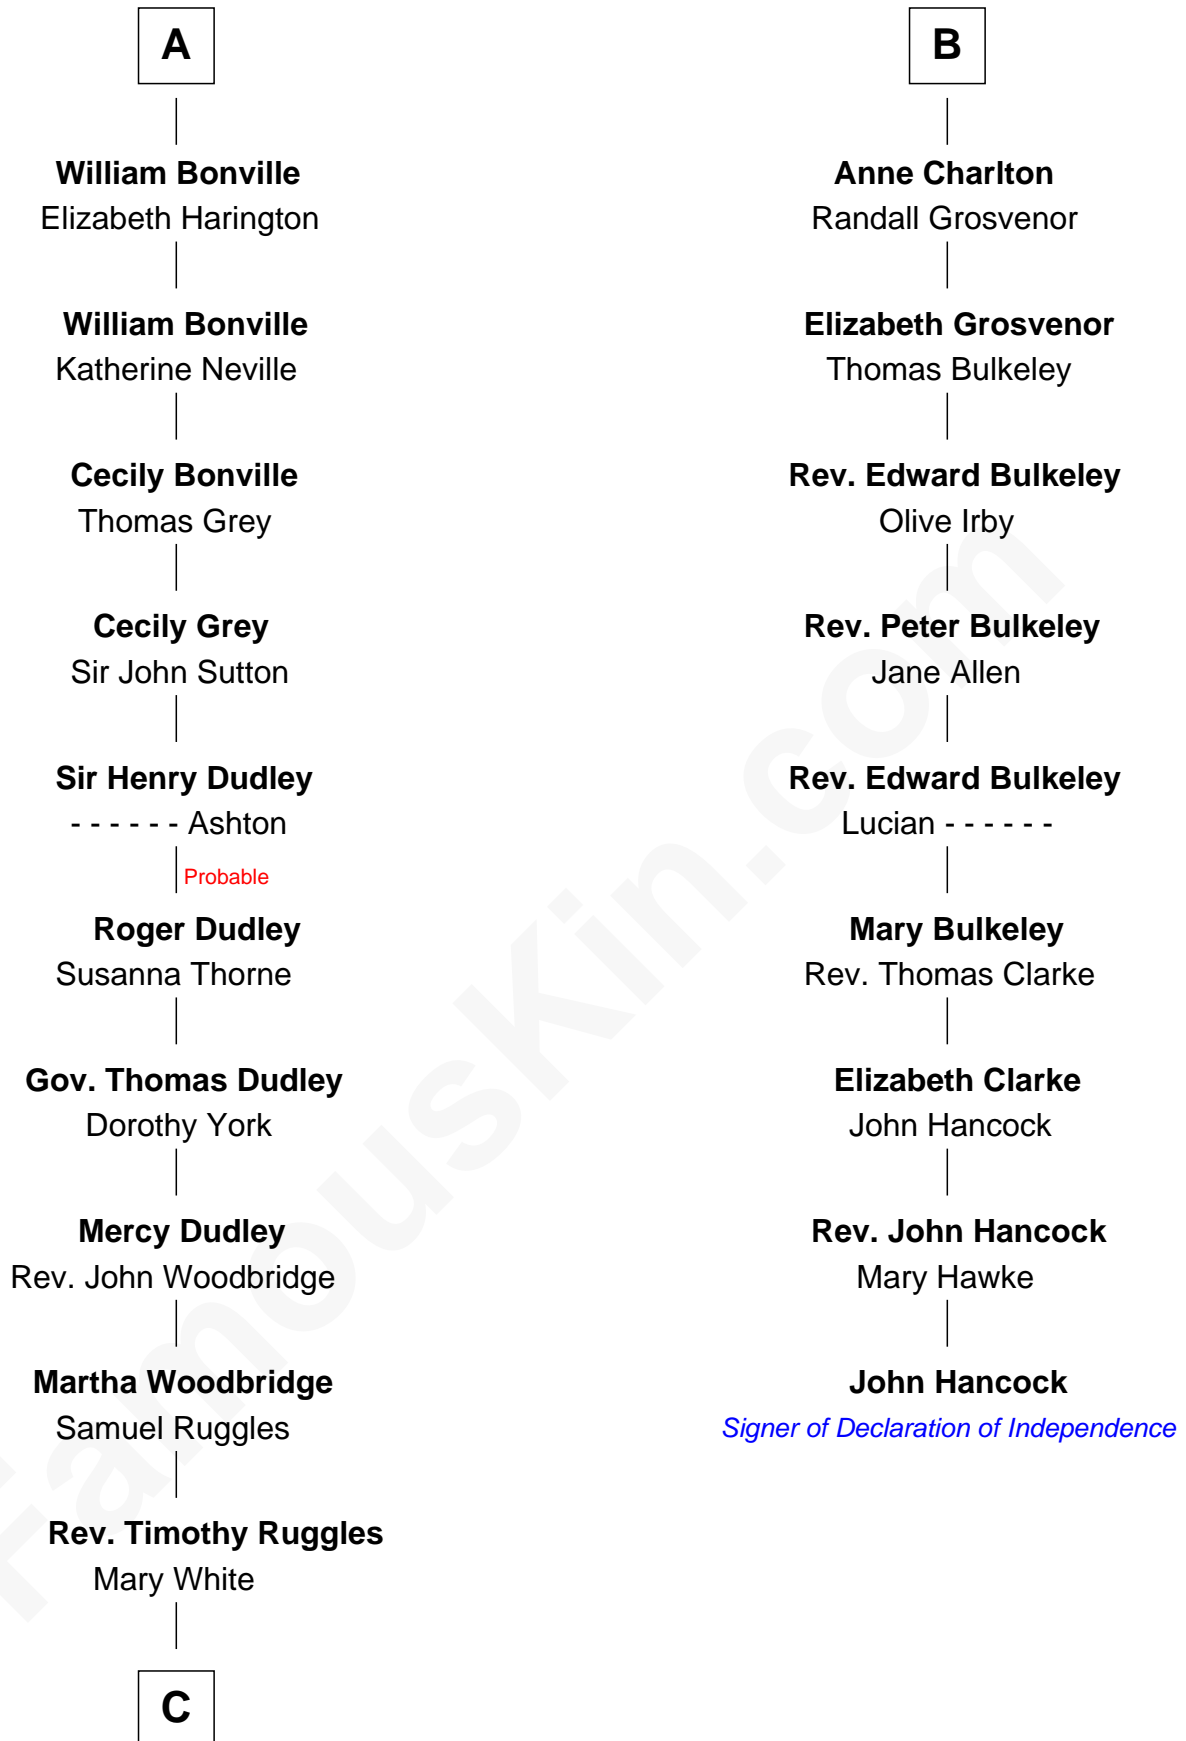

FamousKin.com

Relationship Chart of

Bathsheba (Ruggles) Spooner

First woman executed for murder in U.S. by non-British government

15th cousin 3 times removed of

John Hancock

Signer of the Declaration of Independence

C

—
Timothy Dwight Ruggles

Bathsheba Bourne

—
Bathsheba (Ruggles) Spooner

First Woman Executed in U.S.

FamousKin.com