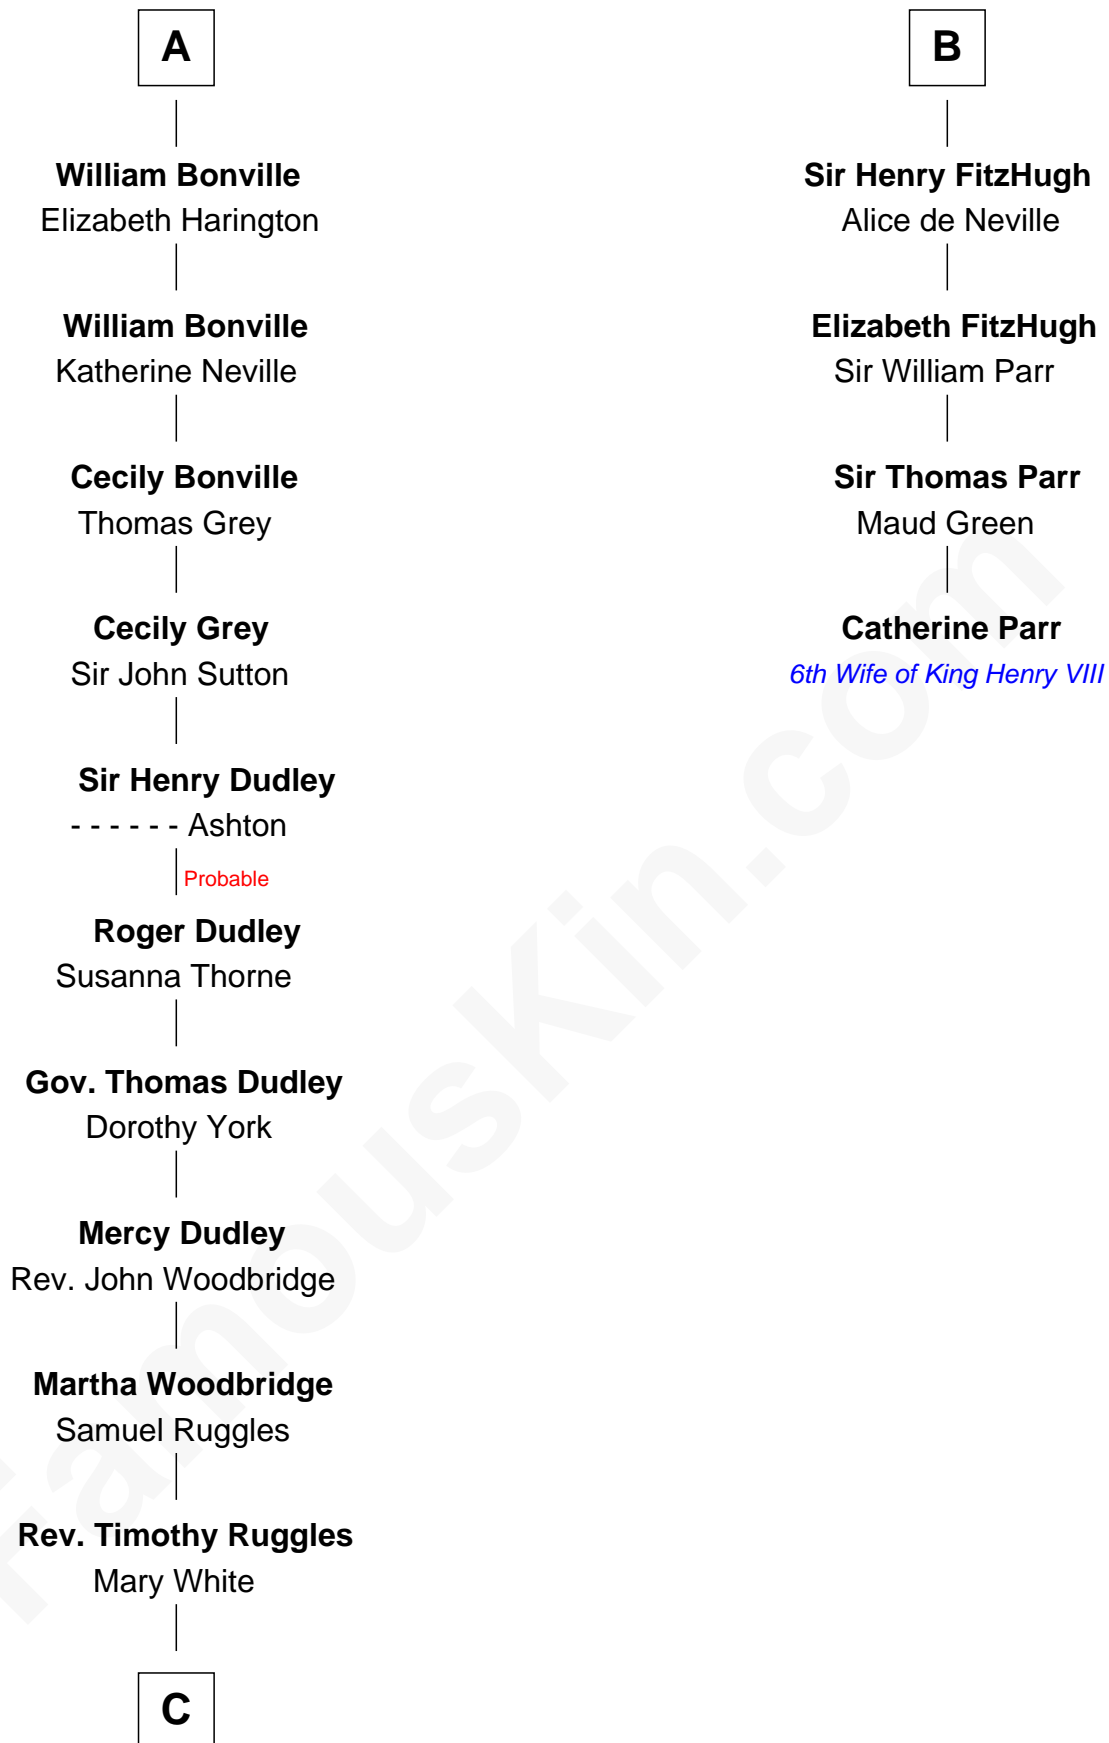

FamousKin.com

Relationship Chart of

Bathsheba (Ruggles) Spooner

First woman executed for murder in U.S. by non-British government

10th cousin 8 times removed of

Catherine Parr

6th Wife of King Henry VIII

C

—
Timothy Dwight Ruggles

Bathsheba Bourne

—
Bathsheba (Ruggles) Spooner

First Woman Executed in U.S.

FamousKin.com