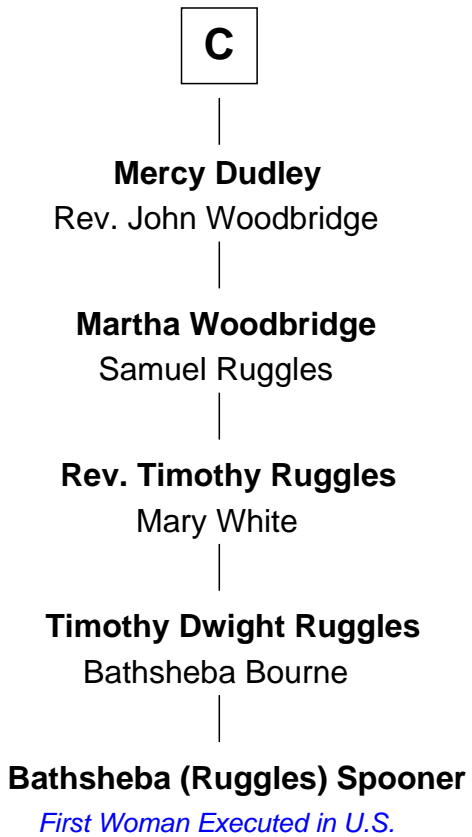

## Relationship Chart of

### Bathsheba (Ruggles) Spooner

*First woman executed for murder in U.S. by non-British government*

14th cousin 7 times removed of

**Catherine Parr**

*6th Wife of King Henry VIII*

FamousKin.com