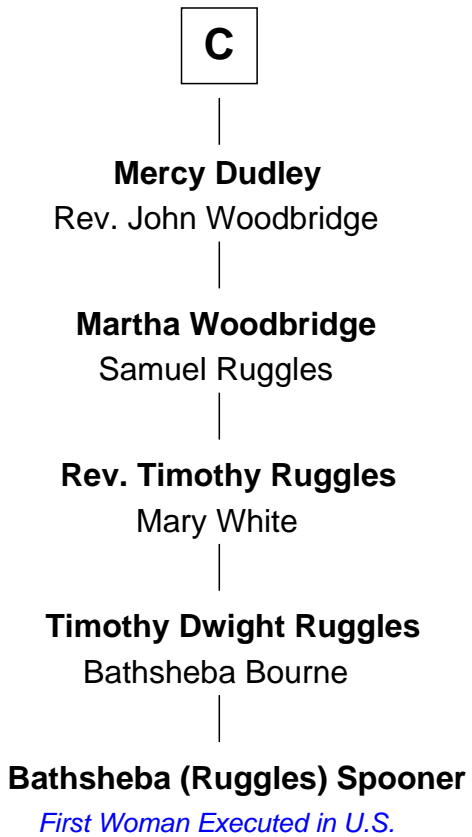

FamousKin.com

Relationship Chart of Bathsheba (Ruggles) Spooner

First woman executed for murder in U.S. by non-British government

14th cousin 7 times removed of

Catherine Parr

6th Wife of King Henry VIII

Hugh I of Vermandois

Sir Saher IV de Quincy

Sir Roger de Quincy

Helen of Galloway

Margaret de Quincy

Sir William de Ferrers

Joan de Ferrers

Sir Thomas de Berkeley

A

Sir Humphrey de Bohun

Maud of Eu

Sir Humphrey de Bohun

Eleanor de Braiose

Margery de Bohun

Sir Thebaud de Verdun

B

FamousKin.com