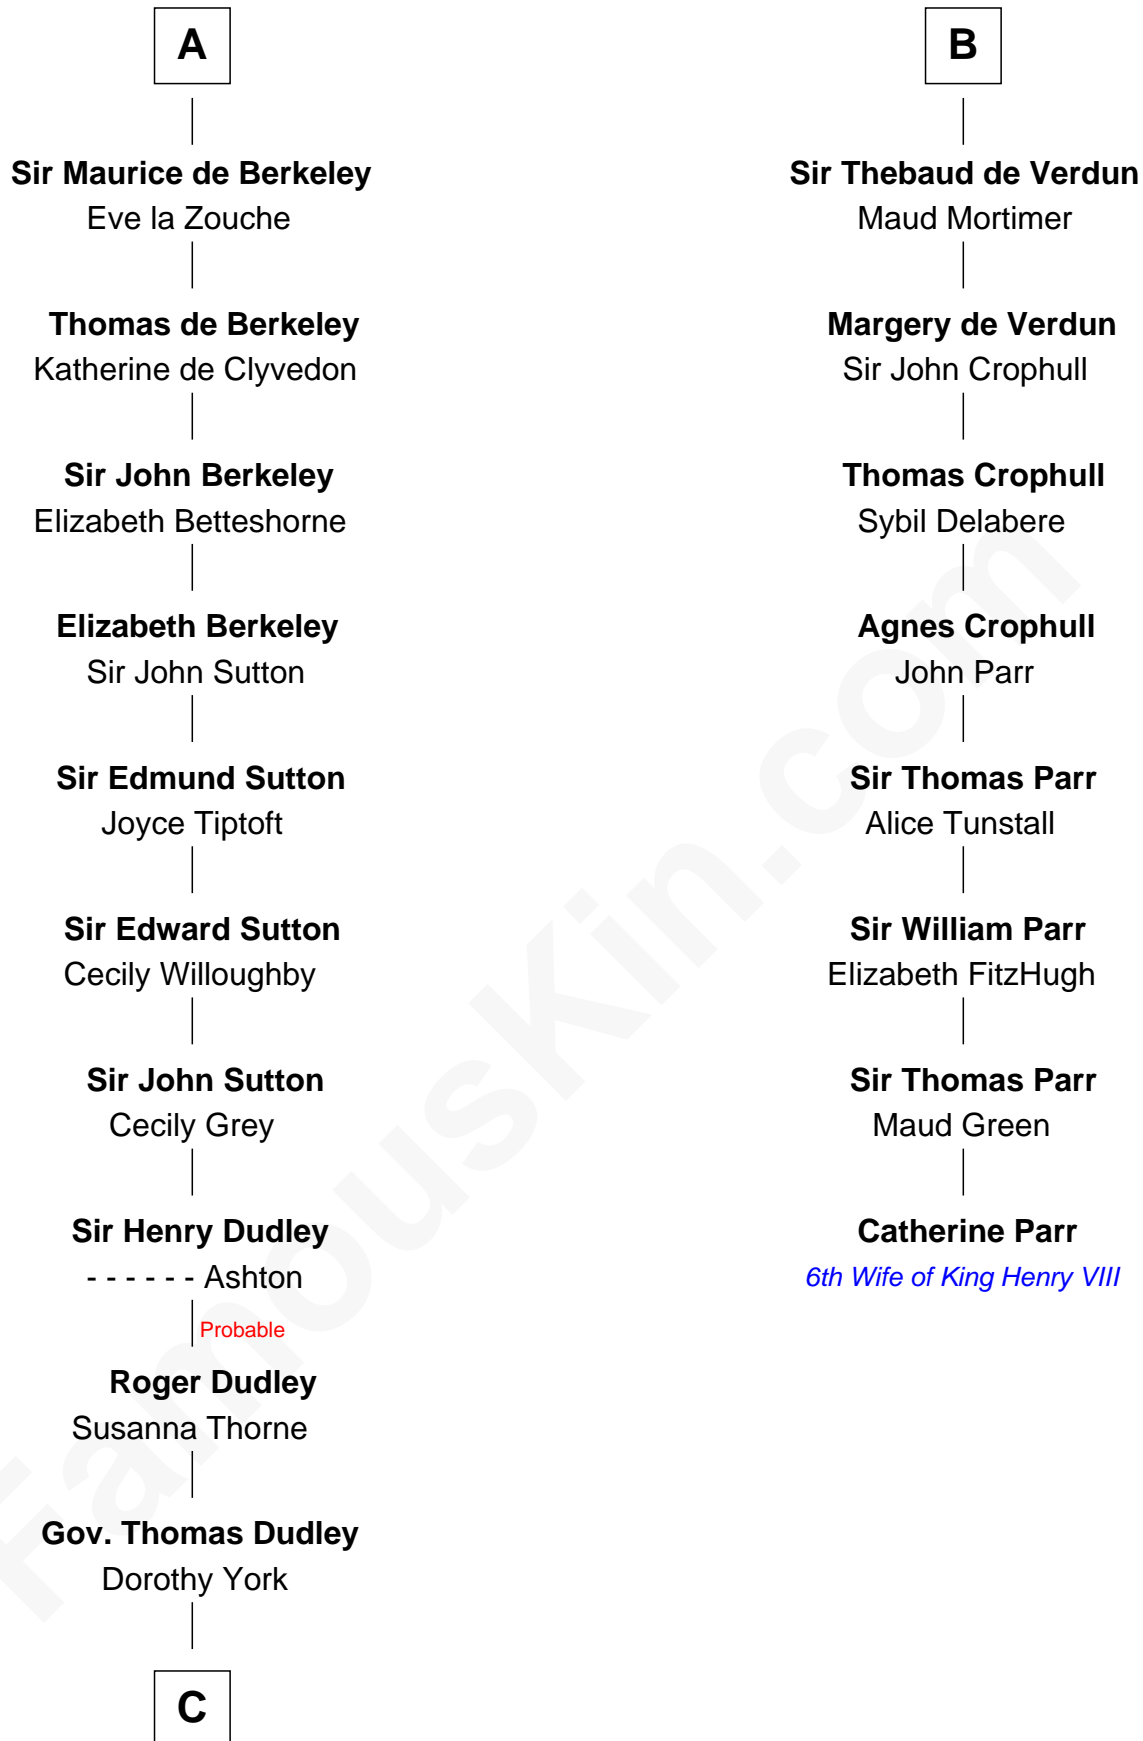

FamousKin.com

Relationship Chart of Bathsheba (Ruggles) Spooner

First woman executed for murder in U.S. by non-British government

14th cousin 7 times removed of

Catherine Parr

6th Wife of King Henry VIII

Hugh I of Vermandois

Sir Saher IV de Quincy

Sir Roger de Quincy

Helen of Galloway

Margaret de Quincy

Sir William de Ferrers

Joan de Ferrers

Sir Thomas de Berkeley

A

Sir Humphrey de Bohun

Maud of Eu

Sir Humphrey de Bohun

Eleanor de Braiose

Margery de Bohun

Sir Thebaud de Verdun

B

FamousKin.com