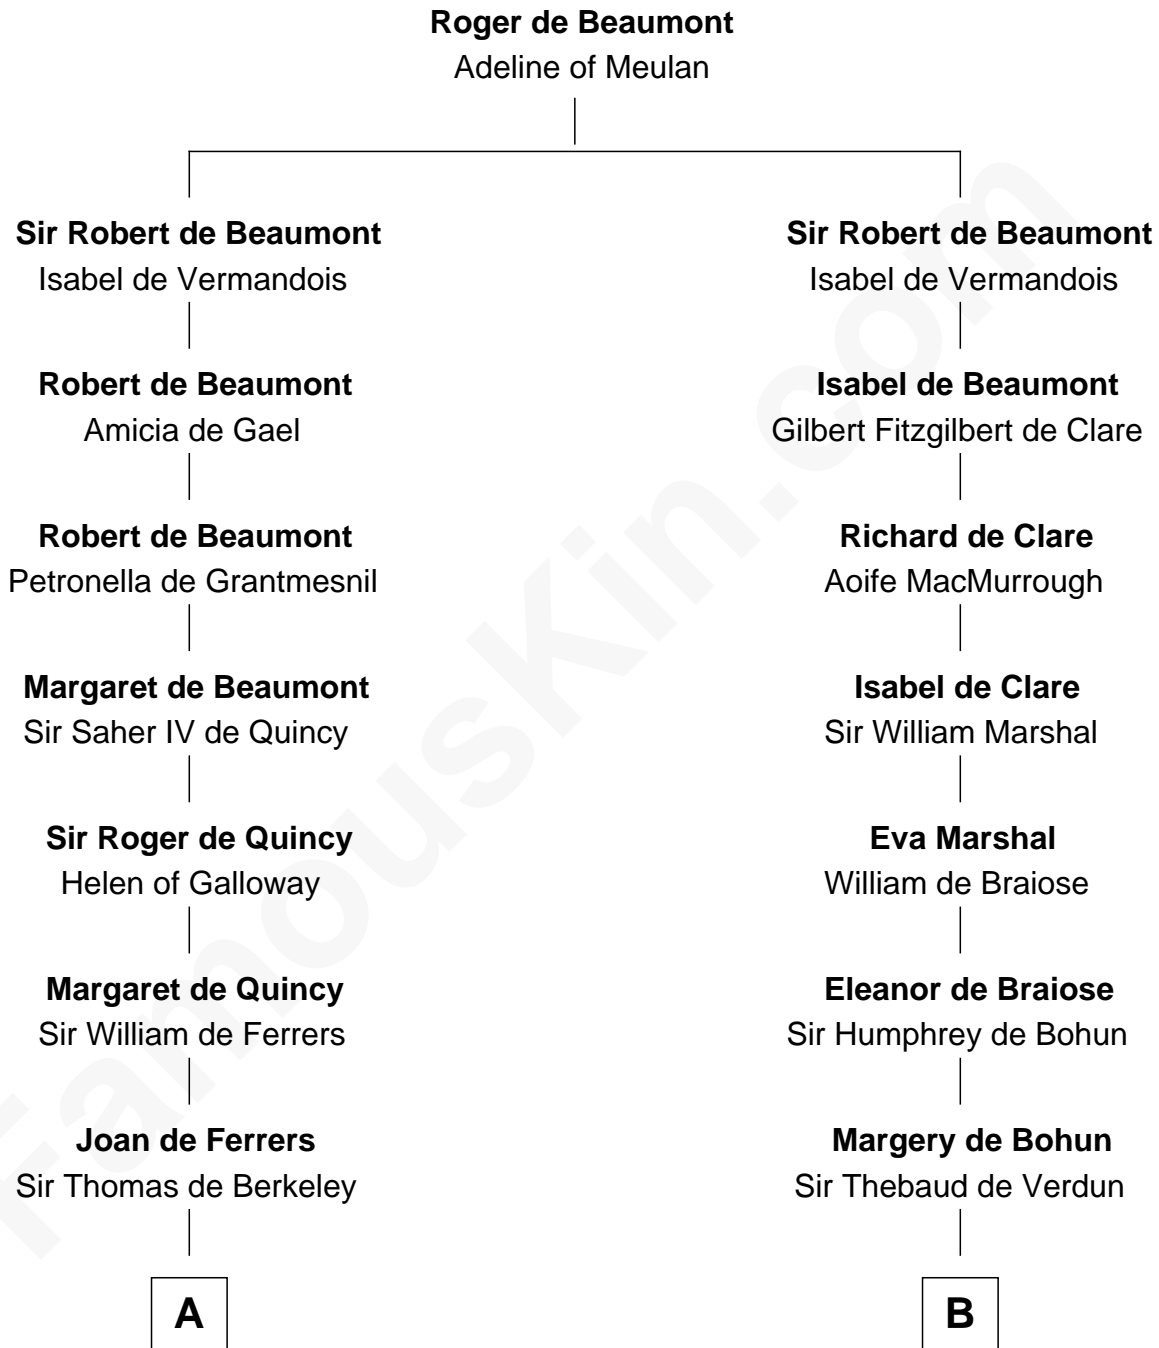

## Relationship Chart of

### Bathsheba (Ruggles) Spooner

*First woman executed for murder in U.S. by non-British government*

14th cousin 7 times removed of

**Catherine Parr**

*6th Wife of King Henry VIII*

FamousKin.com