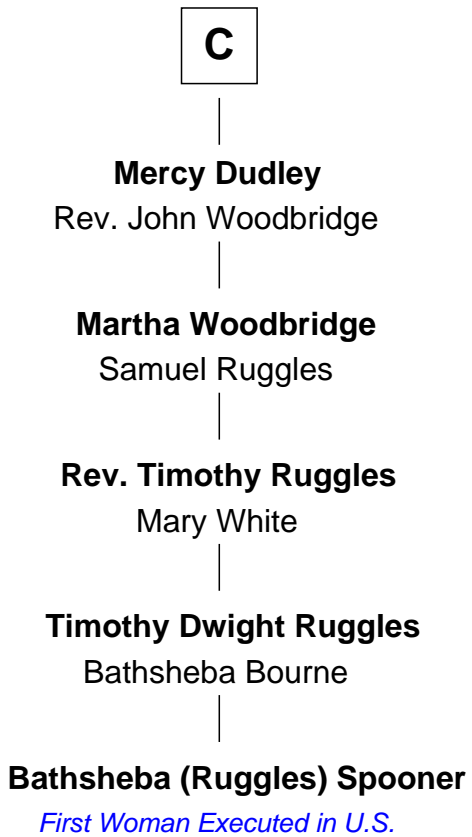

FamousKin.com

Relationship Chart of

Bathsheba (Ruggles) Spooner

First woman executed for murder in U.S. by non-British government

14th cousin 7 times removed of

Catherine Parr

6th Wife of King Henry VIII

Hugh de Claremont

Sir William Marshal

Eva Marshal

William de Braiose

Eve de Braiose

Sir William de Cantilupe

Milicent de Cantilupe

Eudo la Zouche

A

Adeliza de Clermont-en-Beauvaisis

Gilbert Fitzrichard de Clare

Gilbert Fitzgilbert de Clare

Isabel de Beaumont

Richard de Clare

Aoife MacMurrough

Isabel de Clare

Sir William Marshal

Eva Marshal

William de Braiose

Eleanor de Braiose

Sir Humphrey de Bohun

Margery de Bohun

Sir Thebaud de Verdun

B

FamousKin.com