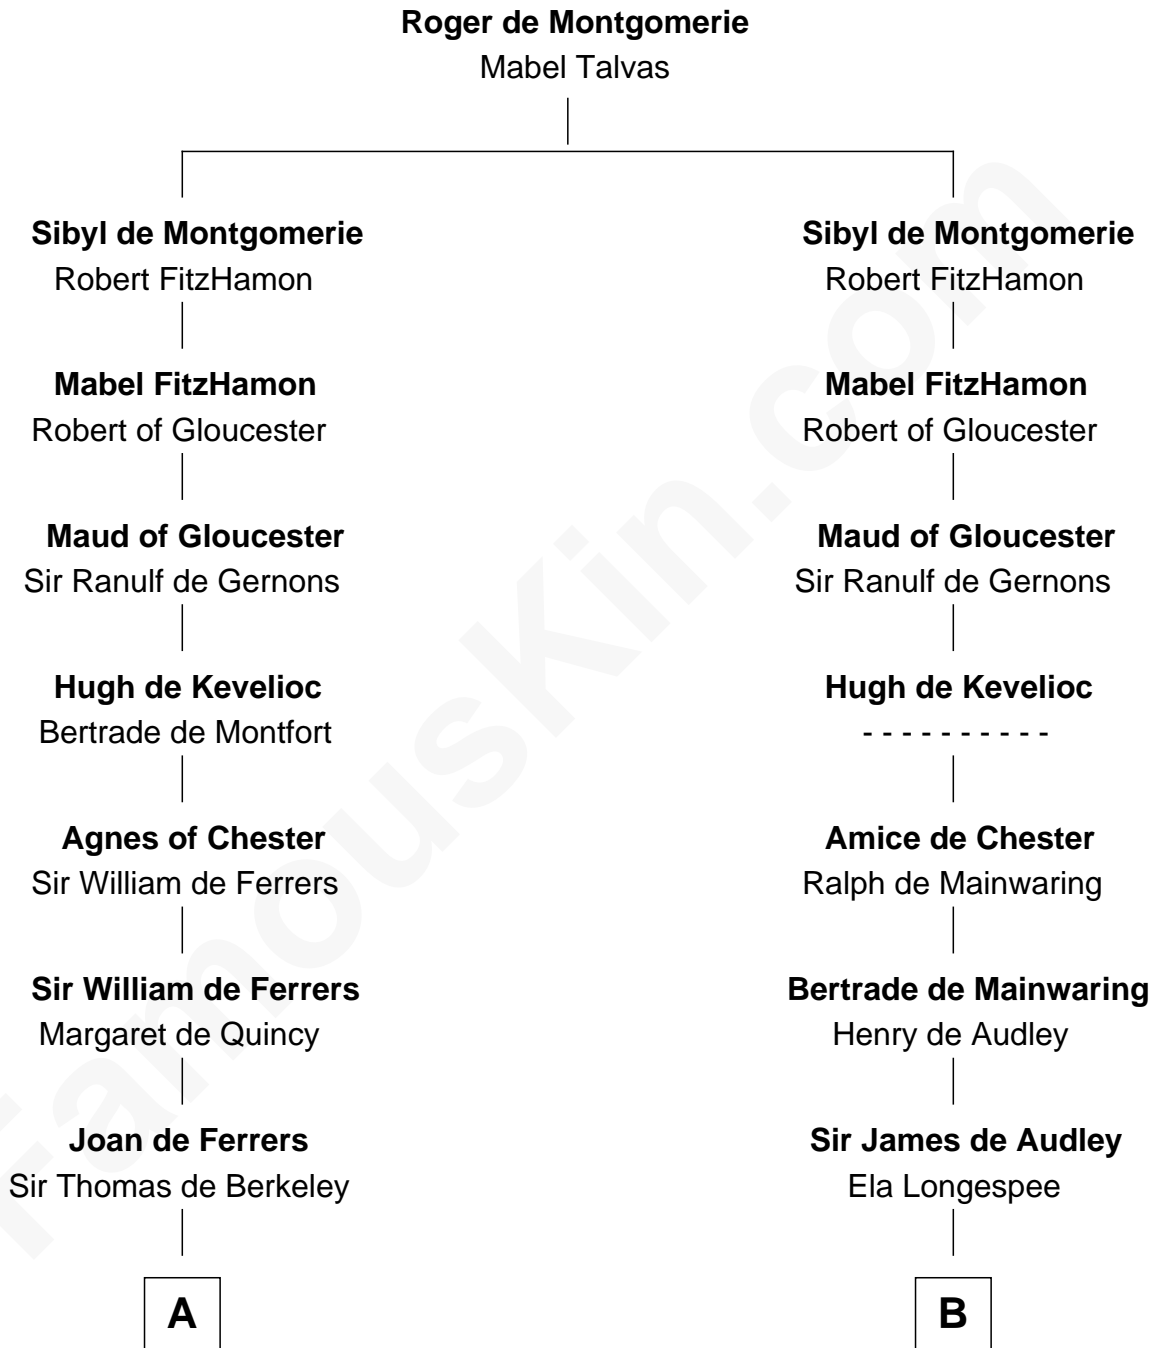

FamousKin.com

Relationship Chart of

Bathsheba (Ruggles) Spooner

First woman executed for murder in U.S. by non-British government

15th cousin 6 times removed of

Catherine Parr

6th Wife of King Henry VIII

FamousKin.com