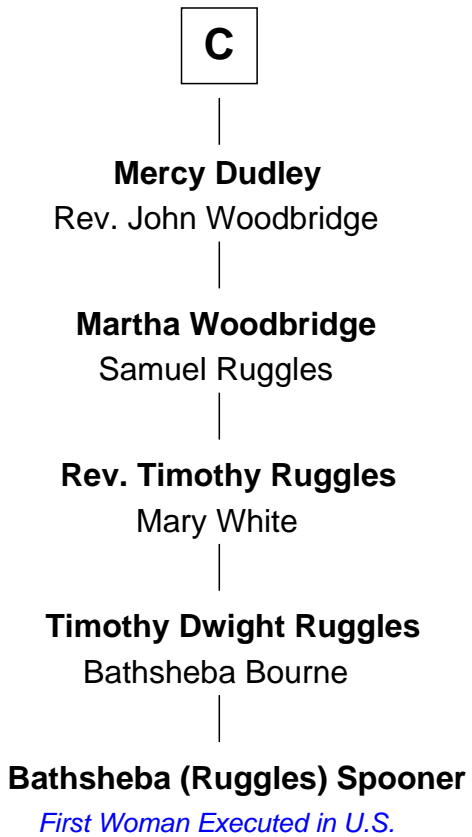

## Relationship Chart of

### Bathsheba (Ruggles) Spooner

*First woman executed for murder in U.S. by non-British government*

15th cousin 6 times removed of

**Catherine Parr**

*6th Wife of King Henry VIII*

**Richard Goz**

-----

FamousKin.com