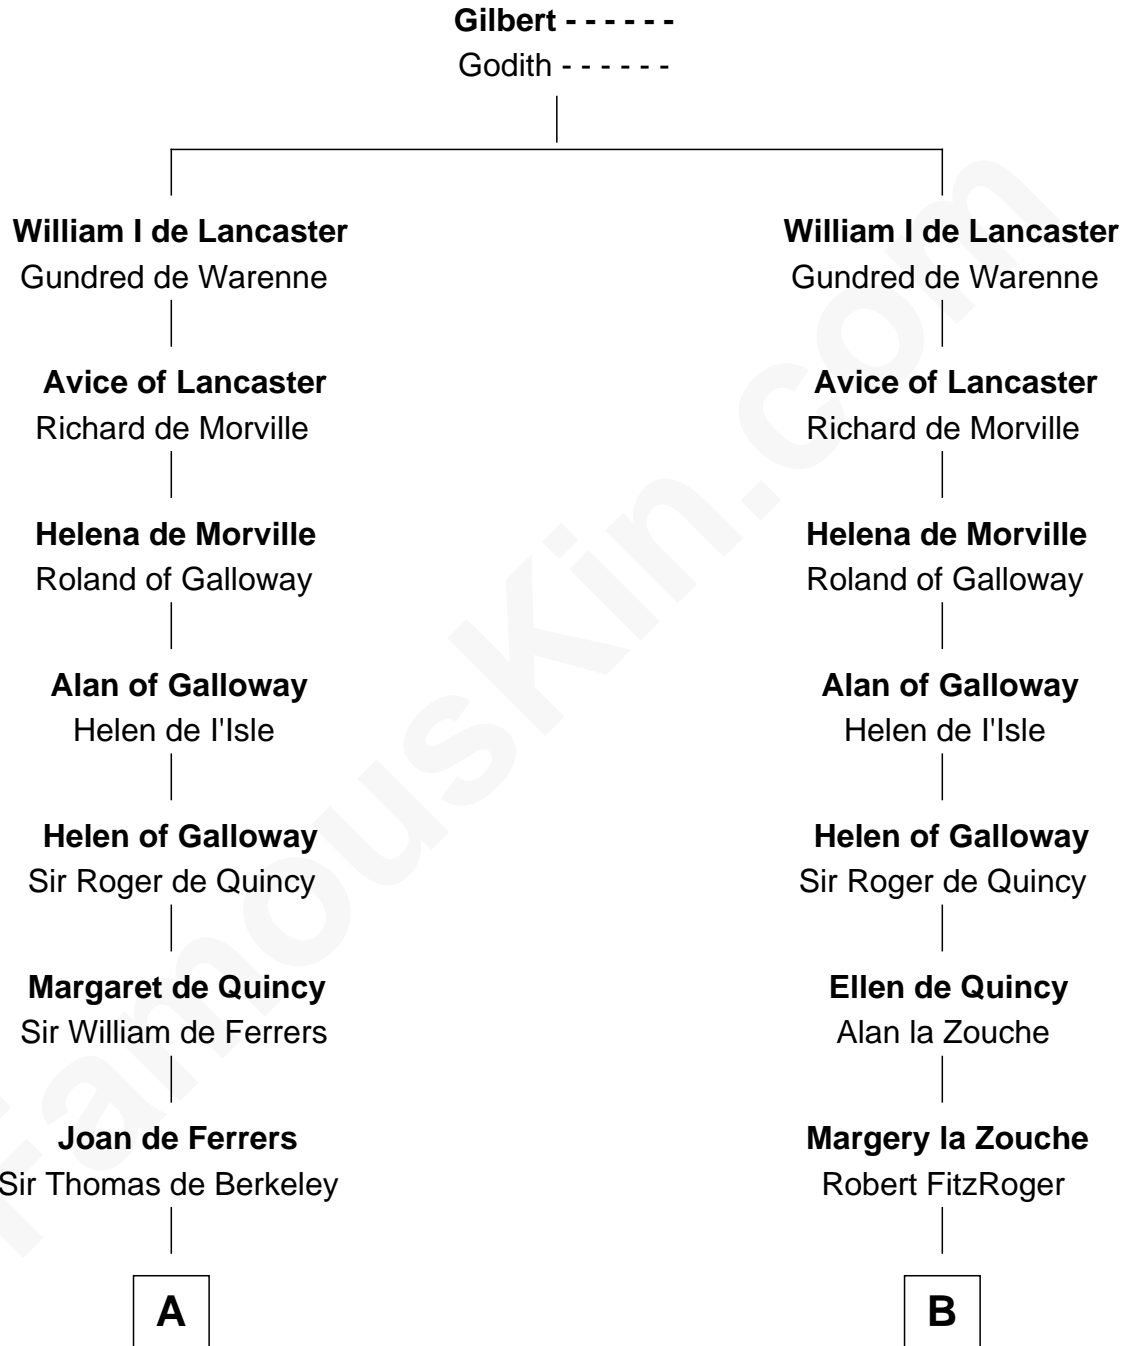

FamousKin.com

Relationship Chart of

Bathsheba (Ruggles) Spooner

First woman executed for murder in U.S. by non-British government

15th cousin 6 times removed of

Catherine Parr

6th Wife of King Henry VIII

FamousKin.com