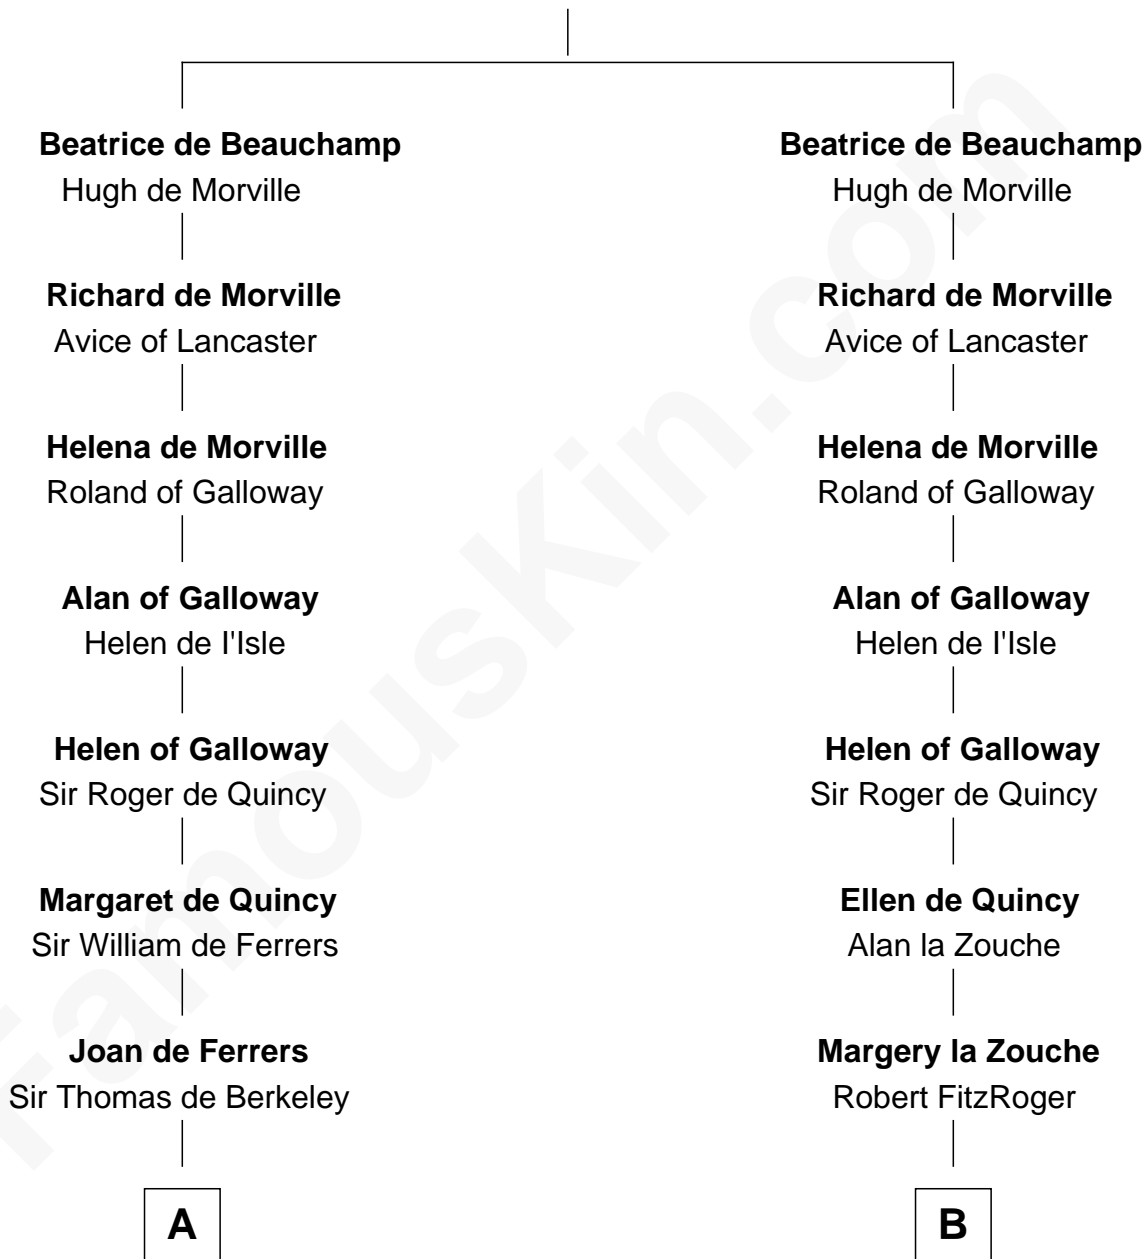

FamousKin.com

Relationship Chart of

Bathsheba (Ruggles) Spooner

First woman executed for murder in U.S. by non-British government

15th cousin 6 times removed of

Catherine Parr

6th Wife of King Henry VIII

Robert de Beauchamp

FamousKin.com