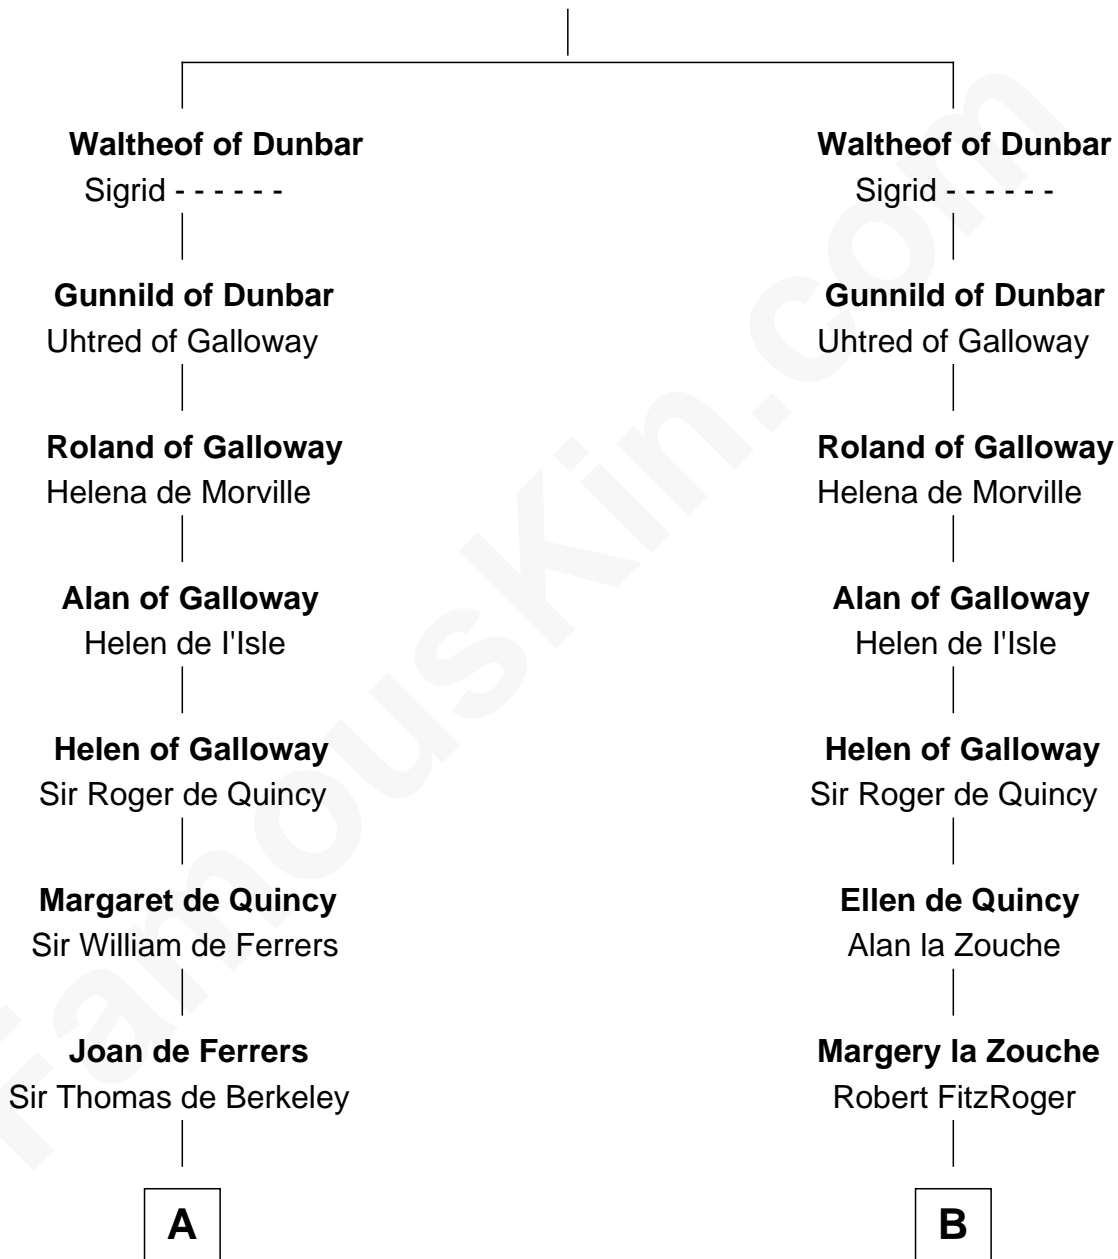

FamousKin.com

Relationship Chart of

Bathsheba (Ruggles) Spooner

First woman executed for murder in U.S. by non-British government

15th cousin 6 times removed of

Catherine Parr

6th Wife of King Henry VIII

Gospatric I of Northumbria

C

Mercy Dudley
Rev. John Woodbridge

Martha Woodbridge
Samuel Ruggles

Rev. Timothy Ruggles
Mary White

Timothy Dwight Ruggles
Bathsheba Bourne

Bathsheba (Ruggles) Spooner
First Woman Executed in U.S.