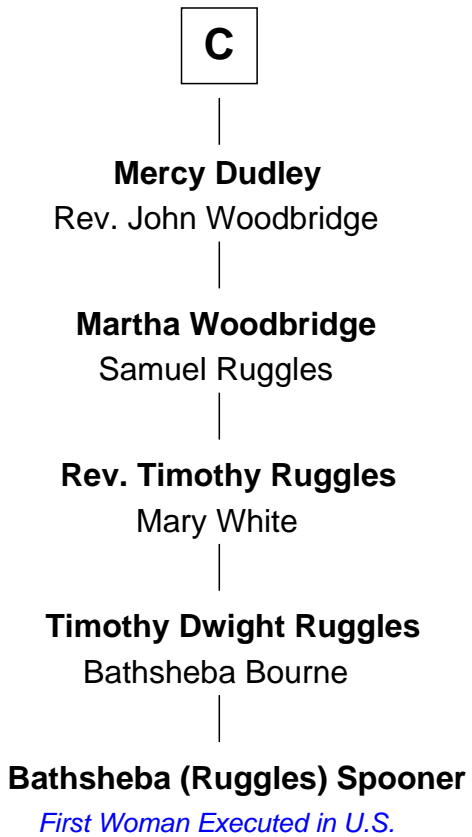

FamousKin.com

Relationship Chart of

Bathsheba (Ruggles) Spooner

First woman executed for murder in U.S. by non-British government

15th cousin 6 times removed of

Catherine Parr

6th Wife of King Henry VIII

Hugh de Grantmesnil

FamousKin.com