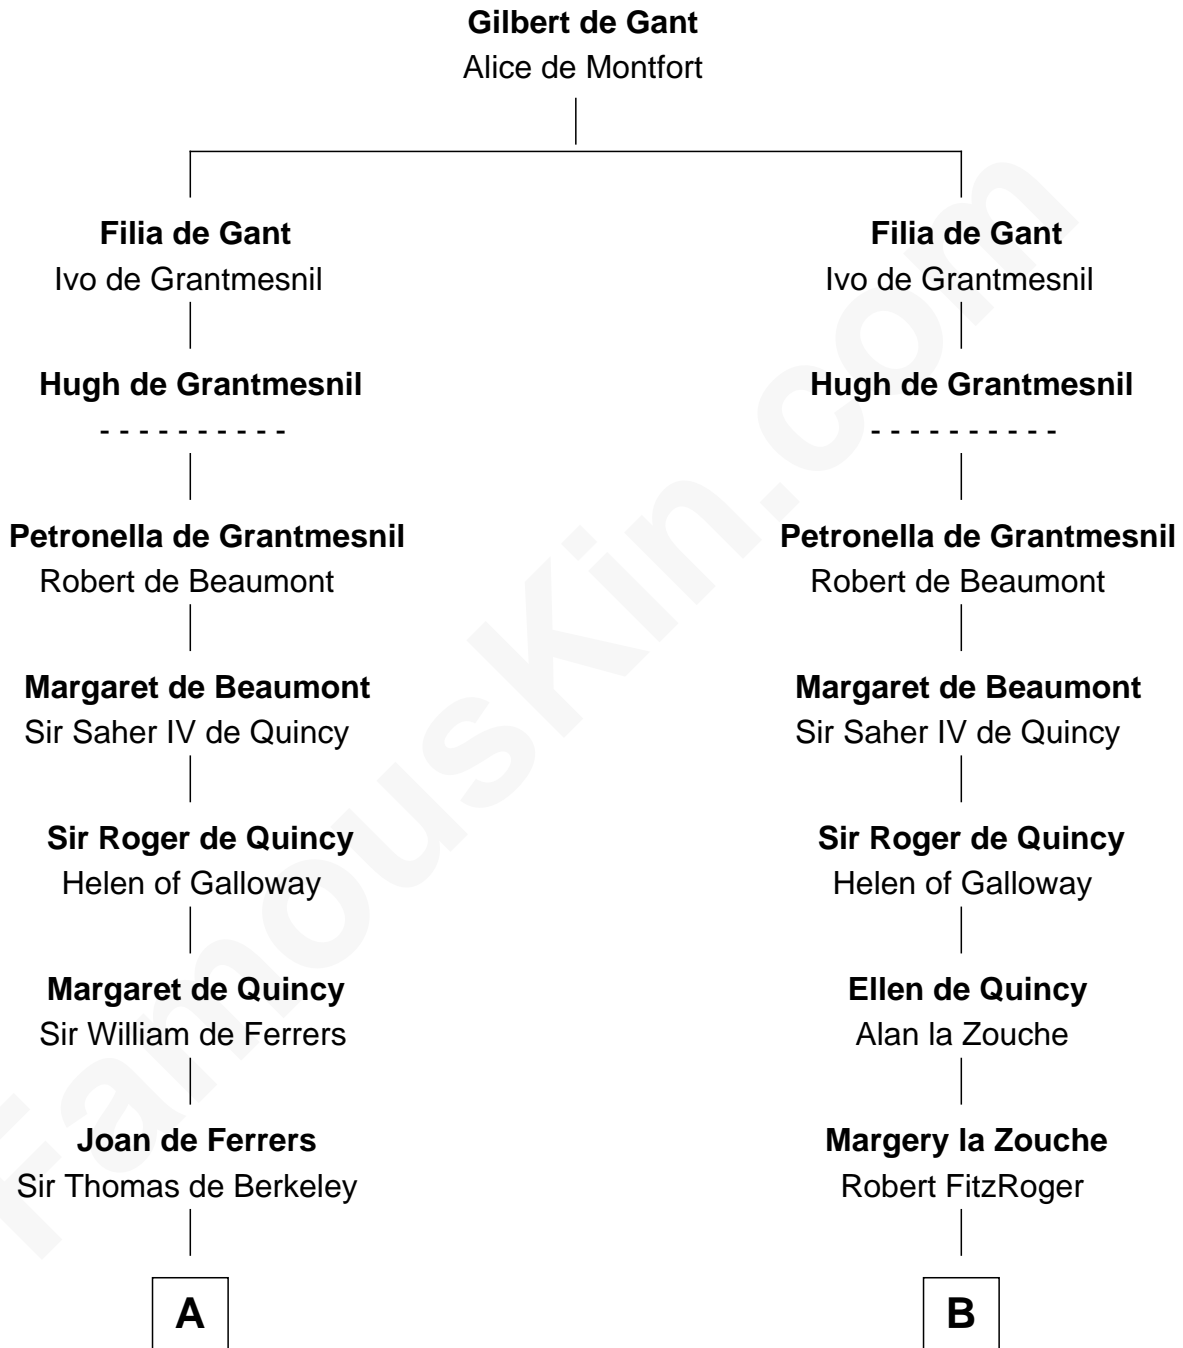

FamousKin.com

Relationship Chart of

Bathsheba (Ruggles) Spooner

First woman executed for murder in U.S. by non-British government

15th cousin 6 times removed of

Catherine Parr

6th Wife of King Henry VIII

FamousKin.com