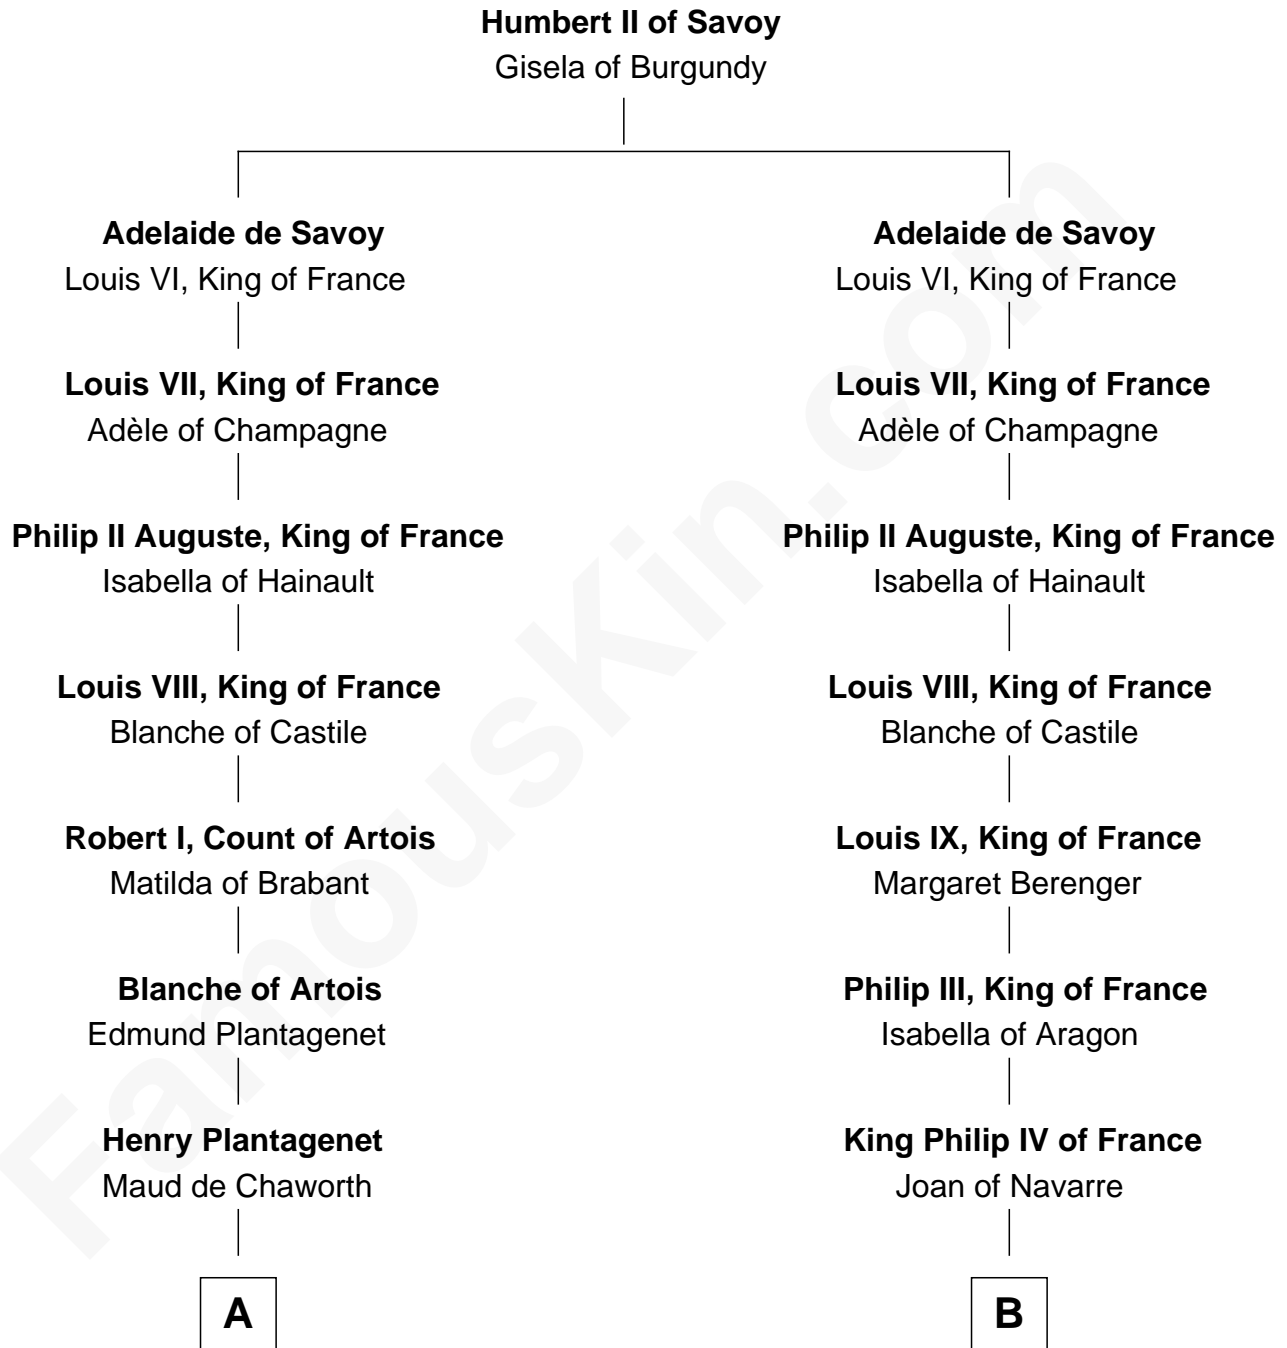

FamousKin.com

Relationship Chart of

Bathsheba (Ruggles) Spooner

First woman executed for murder in U.S. by non-British government

15th cousin 6 times removed of

Catherine Parr

6th Wife of King Henry VIII

FamousKin.com