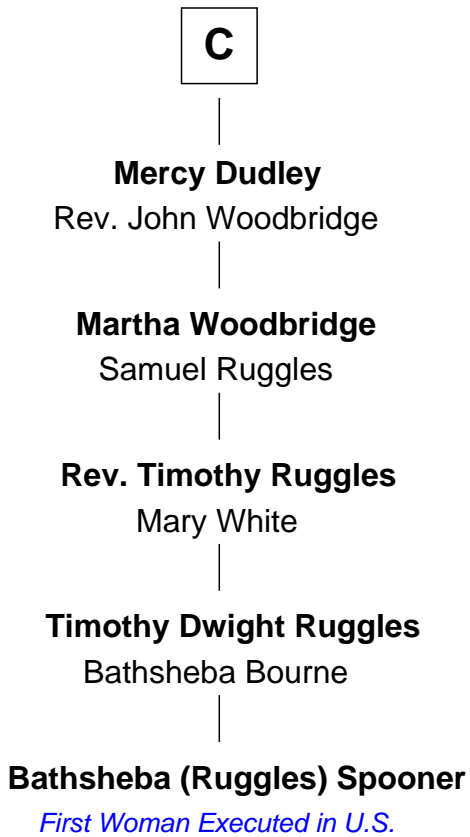

FamousKin.com
Relationship Chart of
Bathsheba (Ruggles) Spooner

First woman executed for murder in U.S. by non-British government

14th cousin 7 times removed of

Catherine Parr

6th Wife of King Henry VIII

Gottfried I, Count of Louvain

Ide de Chiny

Godfrey II, Count of Louvain

Luitgarde of Sulzbach

Godfrey III, Count of Louvain

Marguerite of Limbourg

Henry I, Duke of Brabant

Mathilde of Boulogne

Henry II, Duke of Brabant

Alice of Louvain

William d'Aubenev

William d'Aubenev

Maud de St. Hilary

William d'Aubenev

Mabel of Chester

Nichole d'Aubenev

Sir Roger de Somery

Joan de Somery

John IV le Strange

John V le Strange

Maud de Walton

John VI le Strange

Iseult - - - - -

B

FamousKin.com