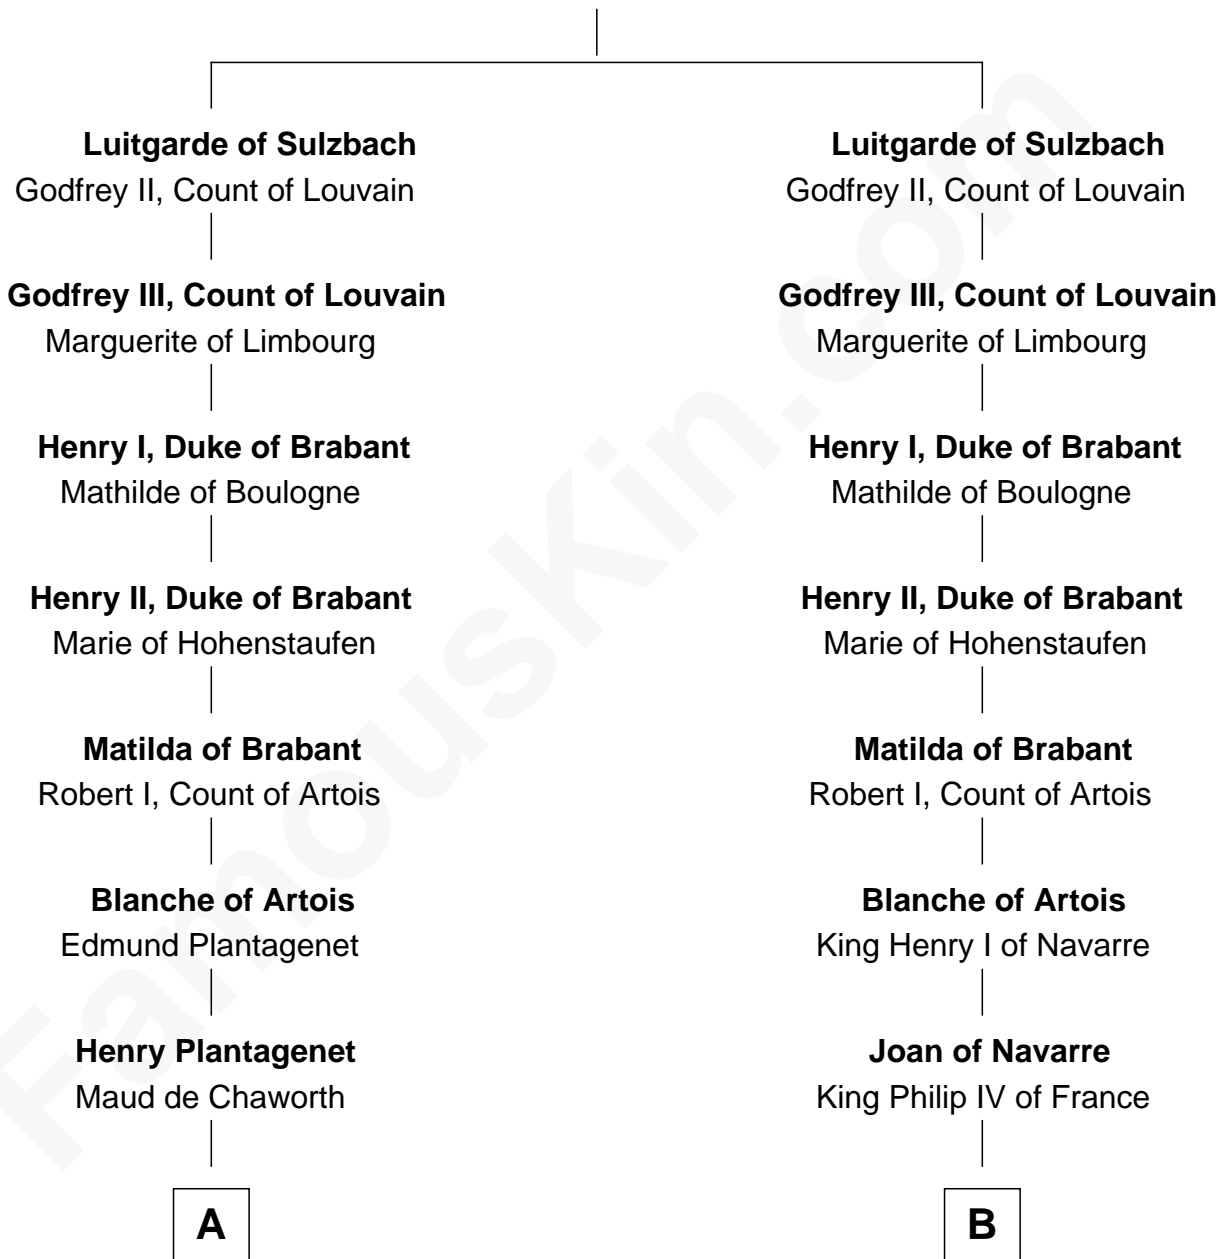

FamousKin.com
Relationship Chart of
Bathsheba (Ruggles) Spooner

First woman executed for murder in U.S. by non-British government

15th cousin 6 times removed of

Catherine Parr

6th Wife of King Henry VIII

Berengar II of Sulzbach

C

—
Mercy Dudley
Rev. John Woodbridge

—
Martha Woodbridge
Samuel Ruggles

—
Rev. Timothy Ruggles
Mary White

—
Timothy Dwight Ruggles
Bathsheba Bourne

—
Bathsheba (Ruggles) Spooner
First Woman Executed in U.S.