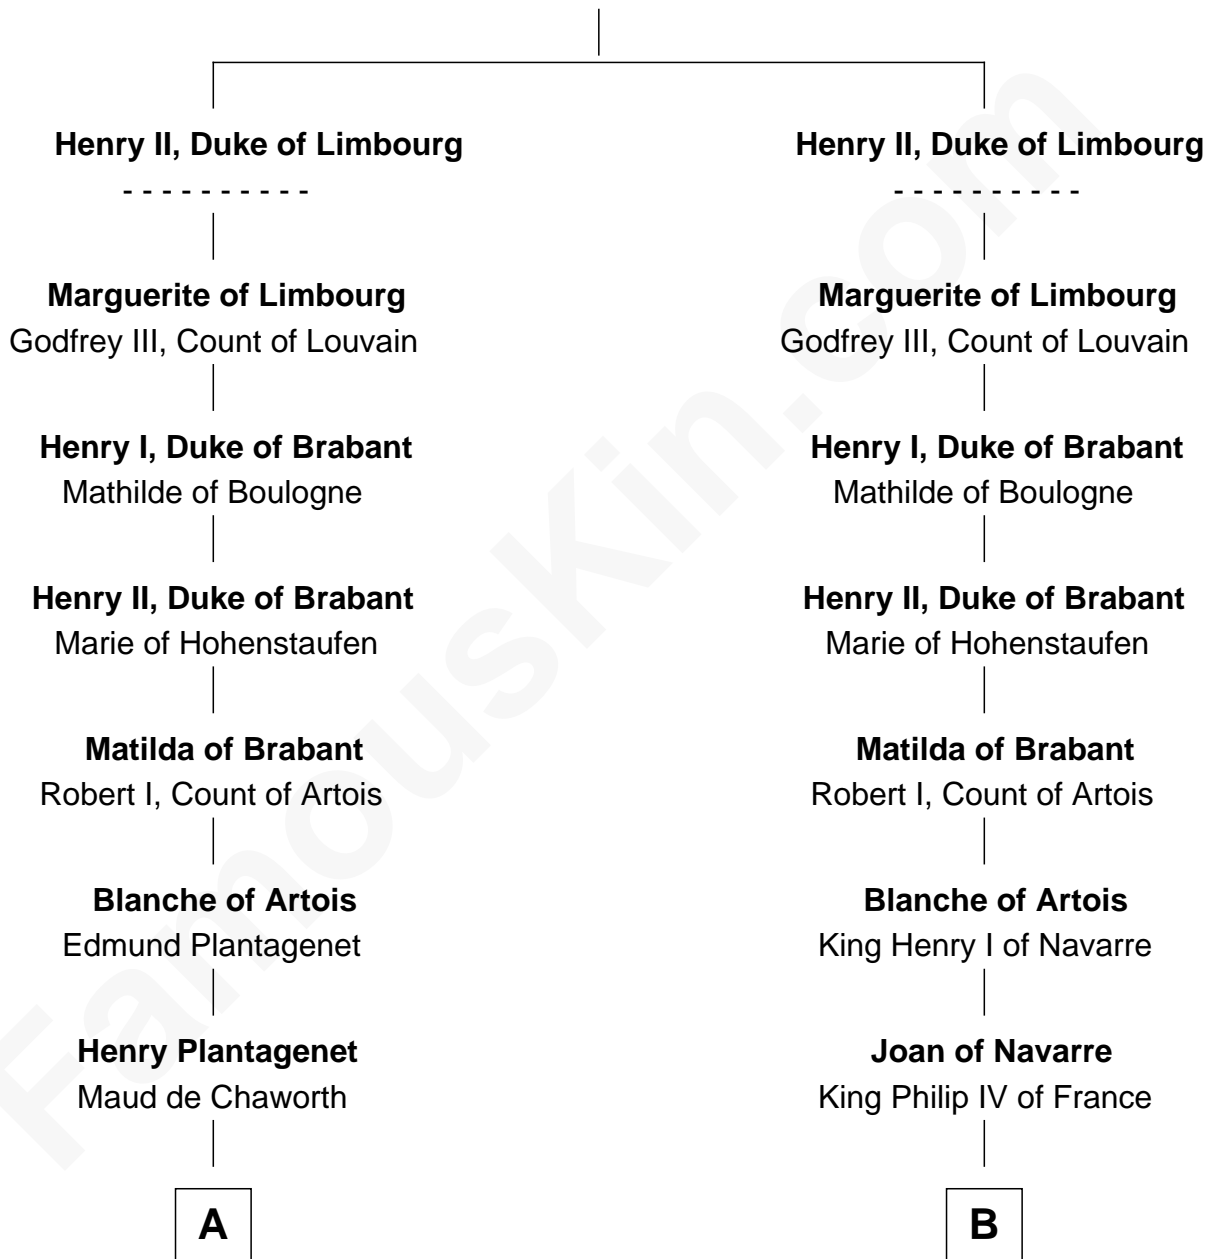

FamousKin.com

Relationship Chart of

Bathsheba (Ruggles) Spooner

First woman executed for murder in U.S. by non-British government

15th cousin 6 times removed of

Catherine Parr

6th Wife of King Henry VIII

Waleran, Duke of Lower Lorraine

FamousKin.com