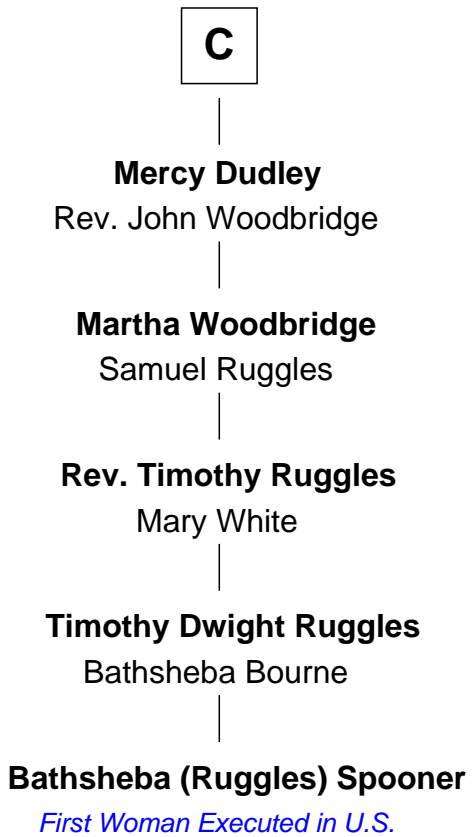

FamousKin.com

Relationship Chart of

Bathsheba (Ruggles) Spooner

First woman executed for murder in U.S. by non-British government

15th cousin 6 times removed of

Catherine Parr

6th Wife of King Henry VIII

Waleran, Duke of Lower Lorraine

FamousKin.com