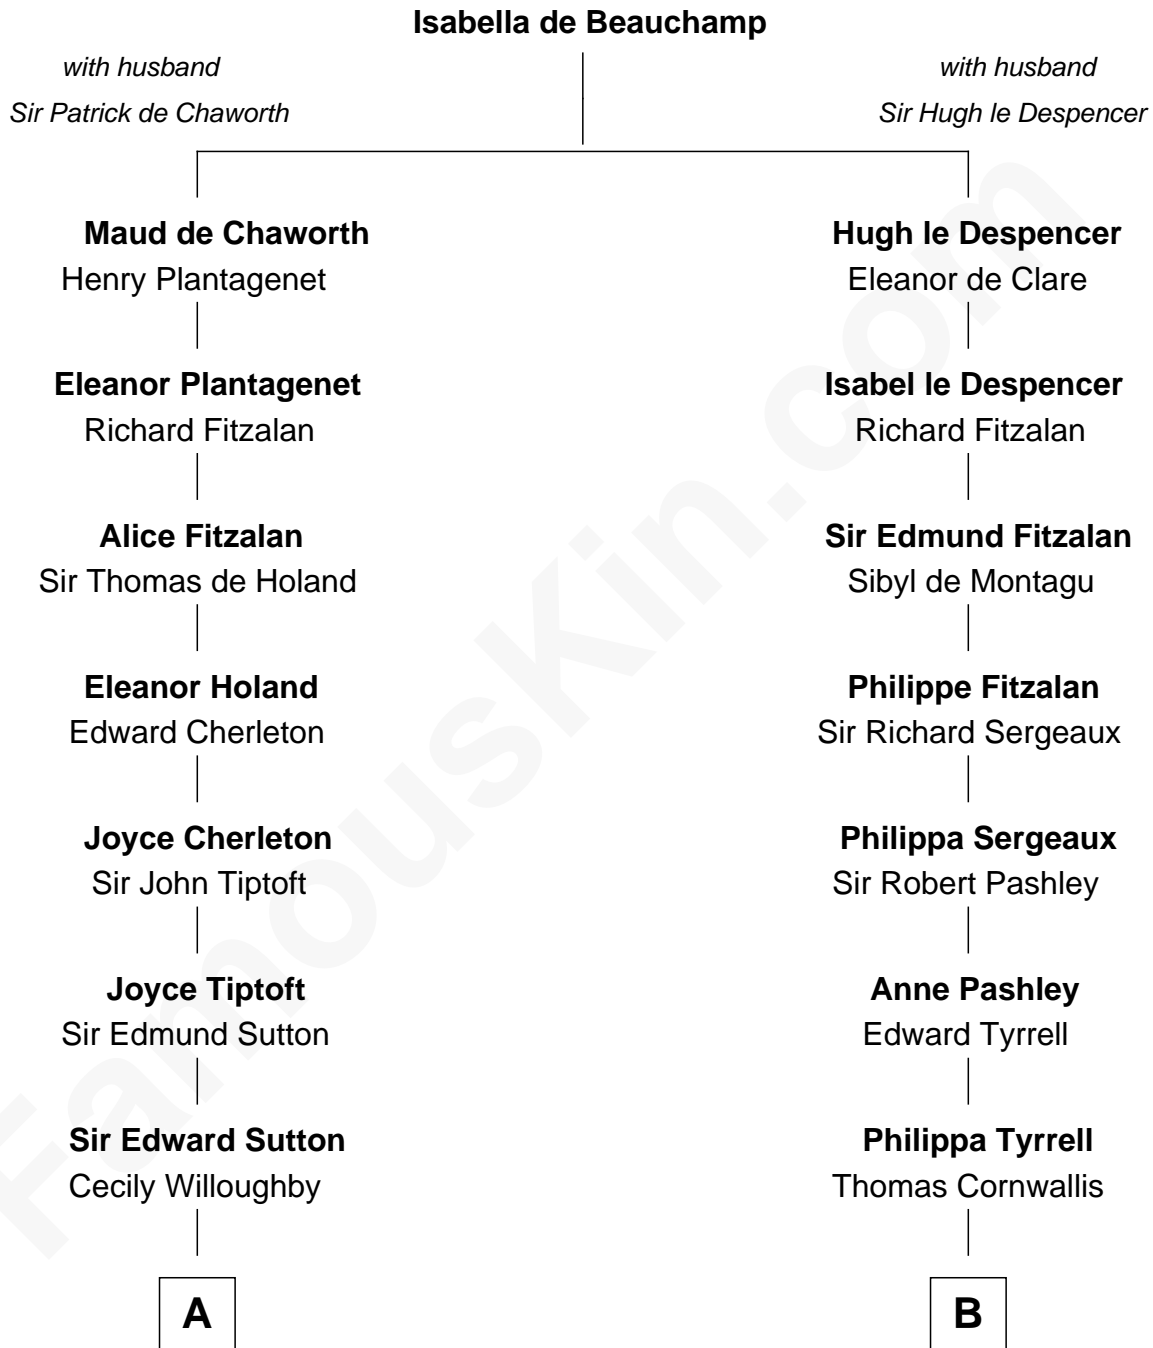

FamousKin.com

Relationship Chart of

Bathsheba (Ruggles) Spooner

First woman executed for murder in U.S. by non-British government

15th cousin 4 times removed of

General James Longstreet
Confederate Army - U.S. Civil War

C

Hannah FitzRandolph

William Longstreet

James Longstreet

Mary Anna Dent

General James Longstreet

Confederate Army - U.S. Civil War

FamousKin.com