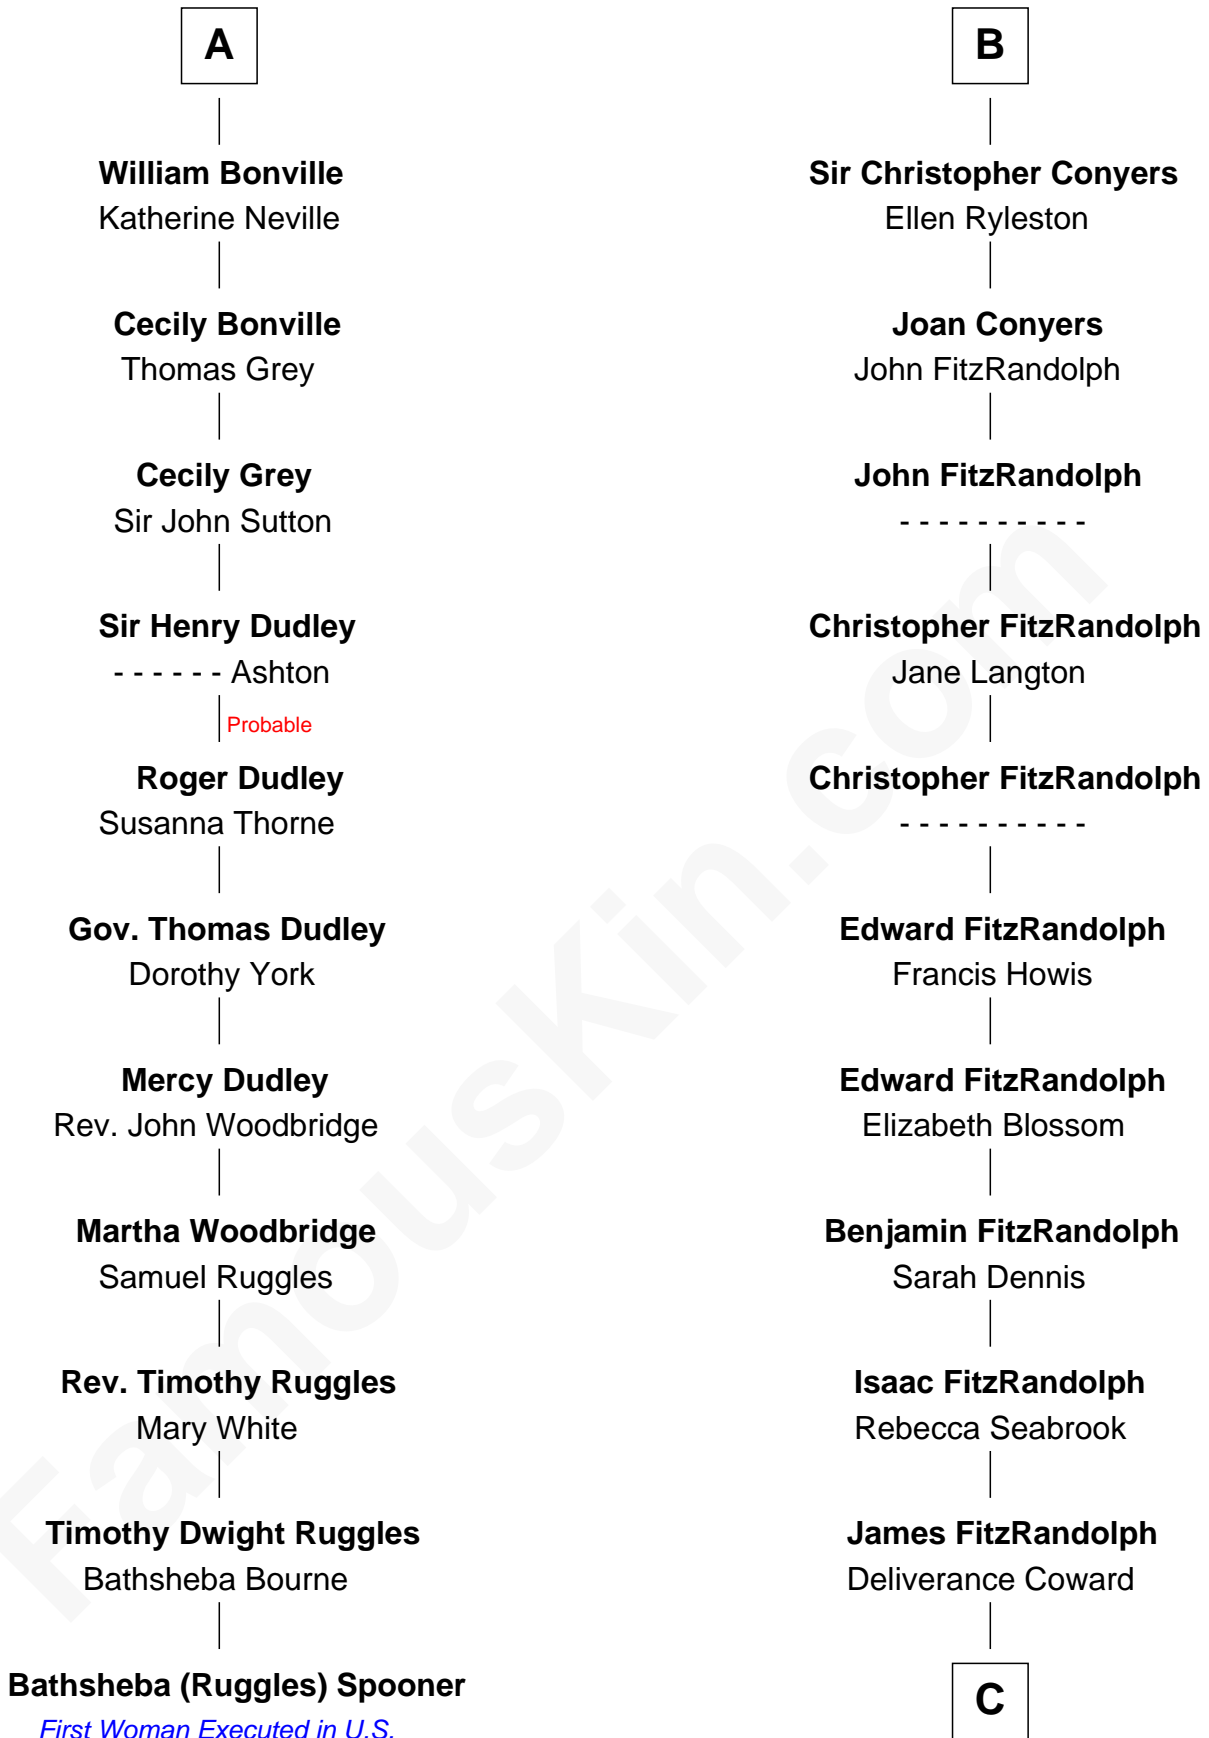

FamousKin.com

Relationship Chart of

Bathsheba (Ruggles) Spooner

First woman executed for murder in U.S. by non-British government

17th cousin 2 times removed of

General James Longstreet
Confederate Army - U.S. Civil War

C

Hannah FitzRandolph

William Longstreet

James Longstreet

Mary Anna Dent

General James Longstreet

Confederate Army - U.S. Civil War

FamousKin.com