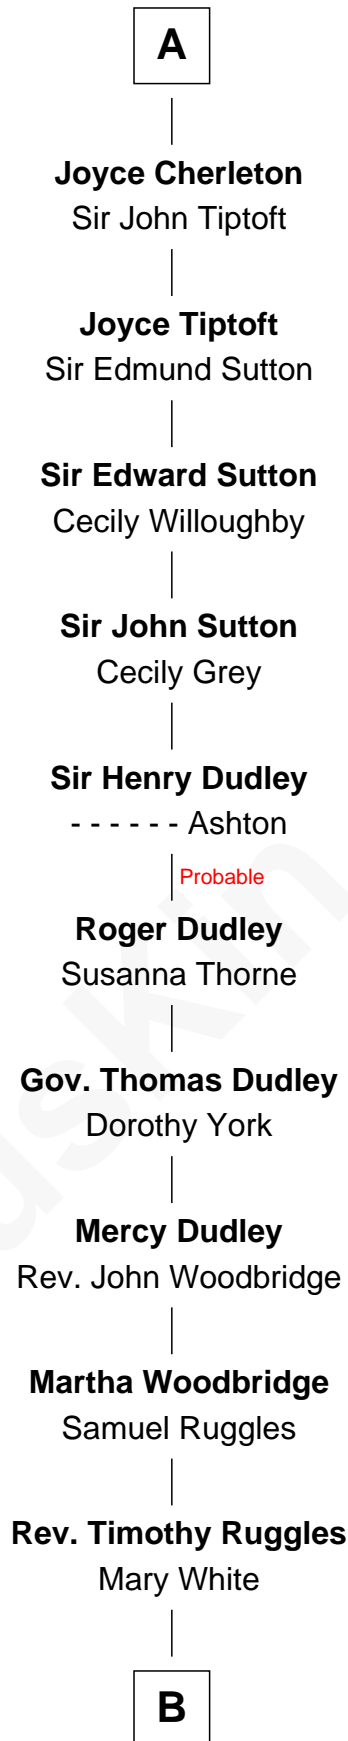

## Relationship Chart of

### Bathsheba (Ruggles) Spooner

*First woman executed for murder in U.S. by non-British government*

17th Great-granddaughter of

**Hugh le Bigod**

*Magna Carta Surety*

**Hugh le Bigod**

Maud Marshal

**Isabel le Bigod**

Sir John FitzGeoffrey

**Maud FitzJohn**

William de Beauchamp

**Isabella de Beauchamp**

Sir Patrick de Chaworth

**Maud de Chaworth**

Henry Plantagenet

**Eleanor Plantagenet**

Richard Fitzalan

**Alice Fitzalan**

Sir Thomas de Holand

**Eleanor Holand**

Edward Cherleton

**A**

**B**

—  
**Timothy Dwight Ruggles**