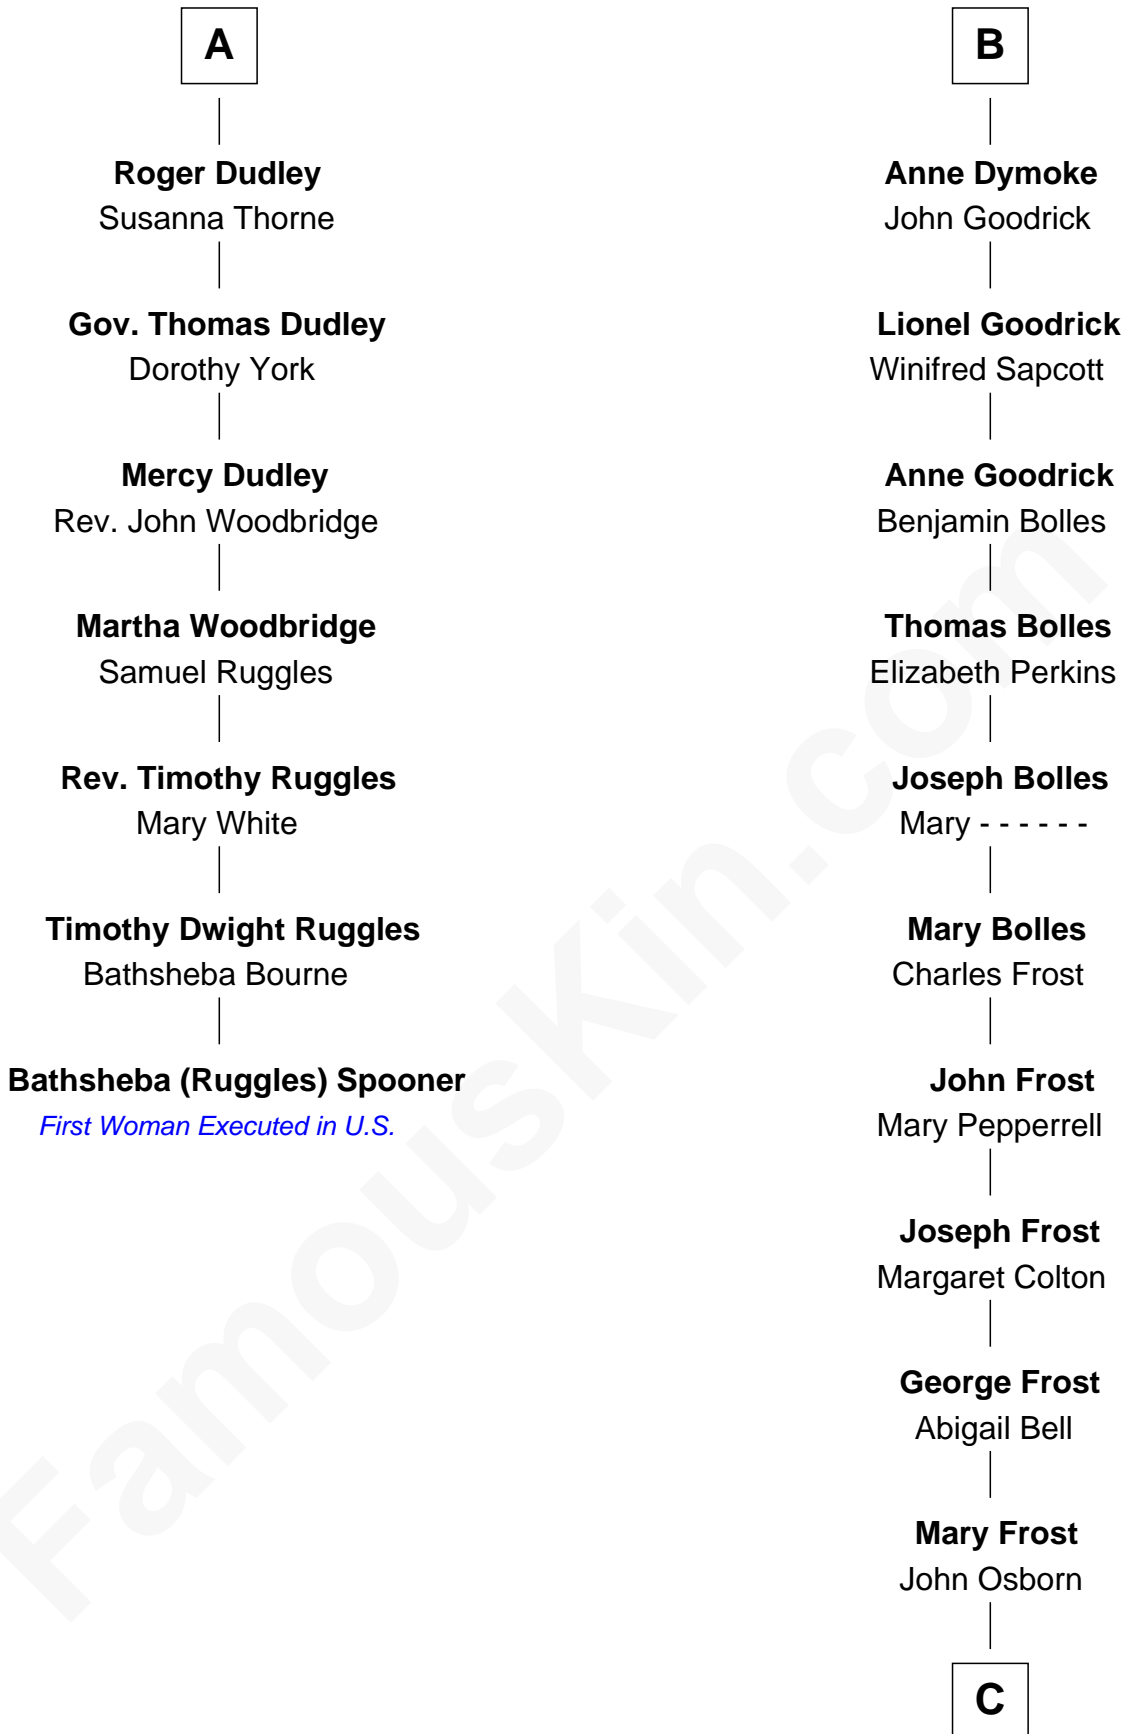

FamousKin.com

Relationship Chart of

Bathsheba (Ruggles) Spooner

First woman executed for murder in U.S. by non-British government

13th cousin 8 times removed of

Lucille Ball

TV Actress - "I Love Lucy"

Sir Maurice de Berkeley

Eve la Zouche

Thomas de Berkeley
Katherine de Clyvedon

Sir John Berkeley
Elizabeth Betteshorne

Elizabeth Berkeley
Sir John Sutton

Sir Edmund Sutton
Joyce Tiptoft

Sir Edward Sutton
Cecily Willoughby

Sir John Sutton
Cecily Grey

Sir Henry Dudley
----- Ashton

Probable

A

Isabel de Berkeley
Sir Robert de Clifford

Sir Roger de Clifford
Maud de Beauchamp

Katherine de Clifford
Sir Ralph de Greystoke

Maud de Greystoke
Eudo de Welles

Sir Lionel de Welles
Joan de Waterton

Margaret de Welles
Sir Thomas Dymoke

Sir Lionel Dymoke
Joanna Griffith

B

C

Sally Bennet Osborn
Newman Durrell

George Osborn Durrell
Anne Jane Jewell

Nellie Rebecca Durrell
Jasper Clinton Ball

Henry Durrell Ball
Desiree Evelyn Hunt