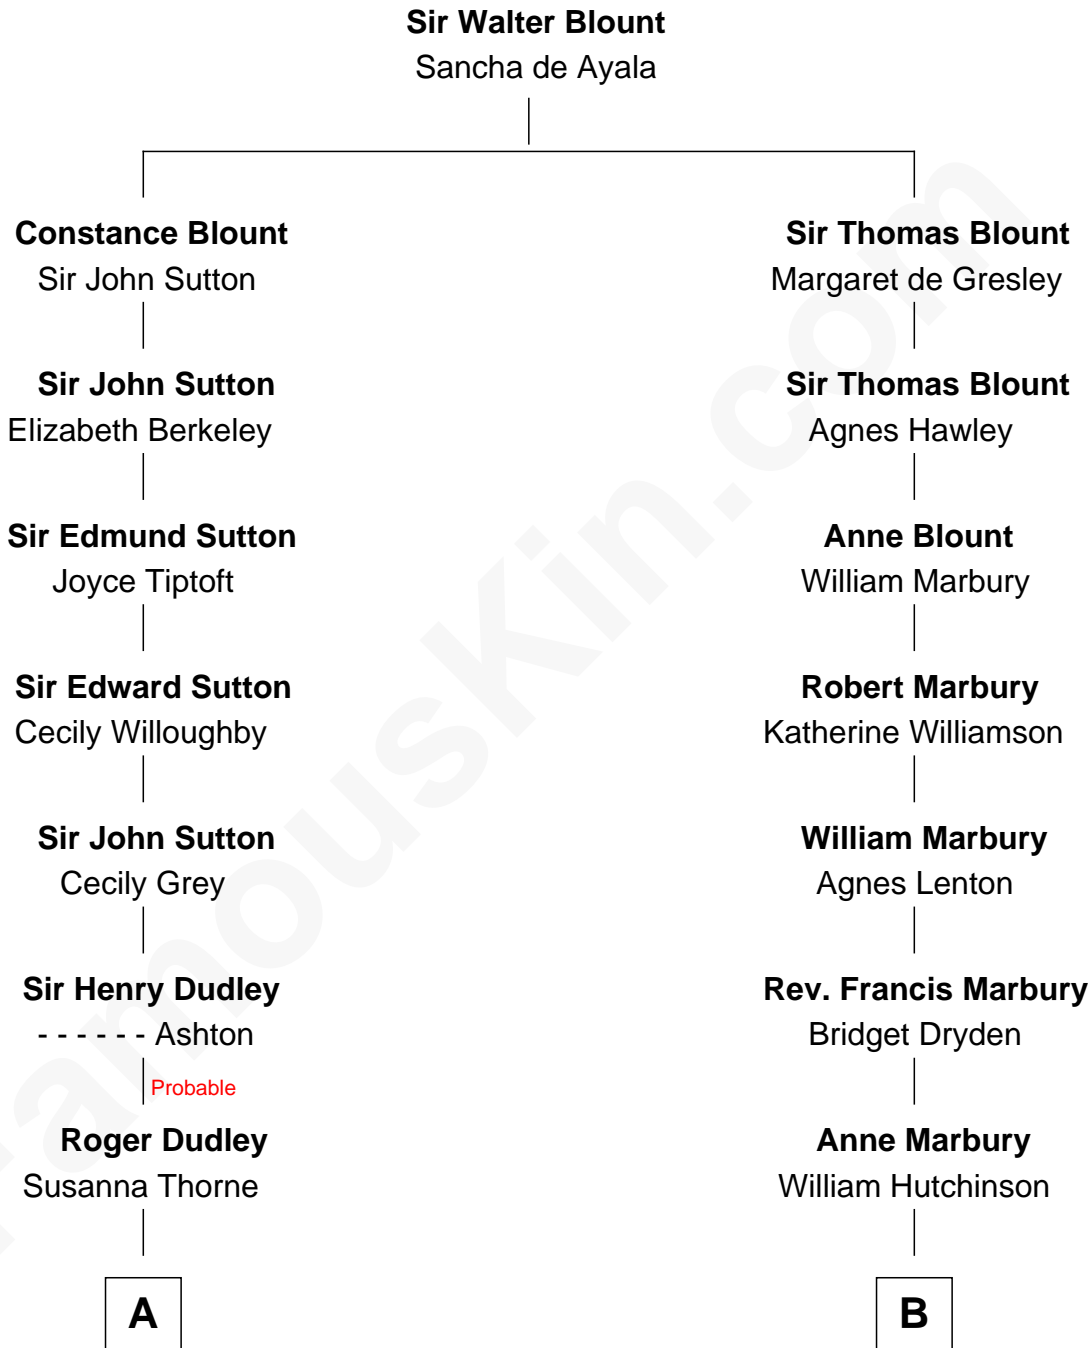

FamousKin.com

Relationship Chart of Bathsheba (Ruggles) Spooner

First woman executed for murder in U.S. by non-British government

12th cousin 7 times removed of

Jeb Bush

43rd Governor of Florida

C

Prescott Sheldon Bush

Dorothy Wear Walker

George Herbert Walker Bush

Barbara Pierce

Jeb Bush

43rd Governor of Florida

FamousKin.com