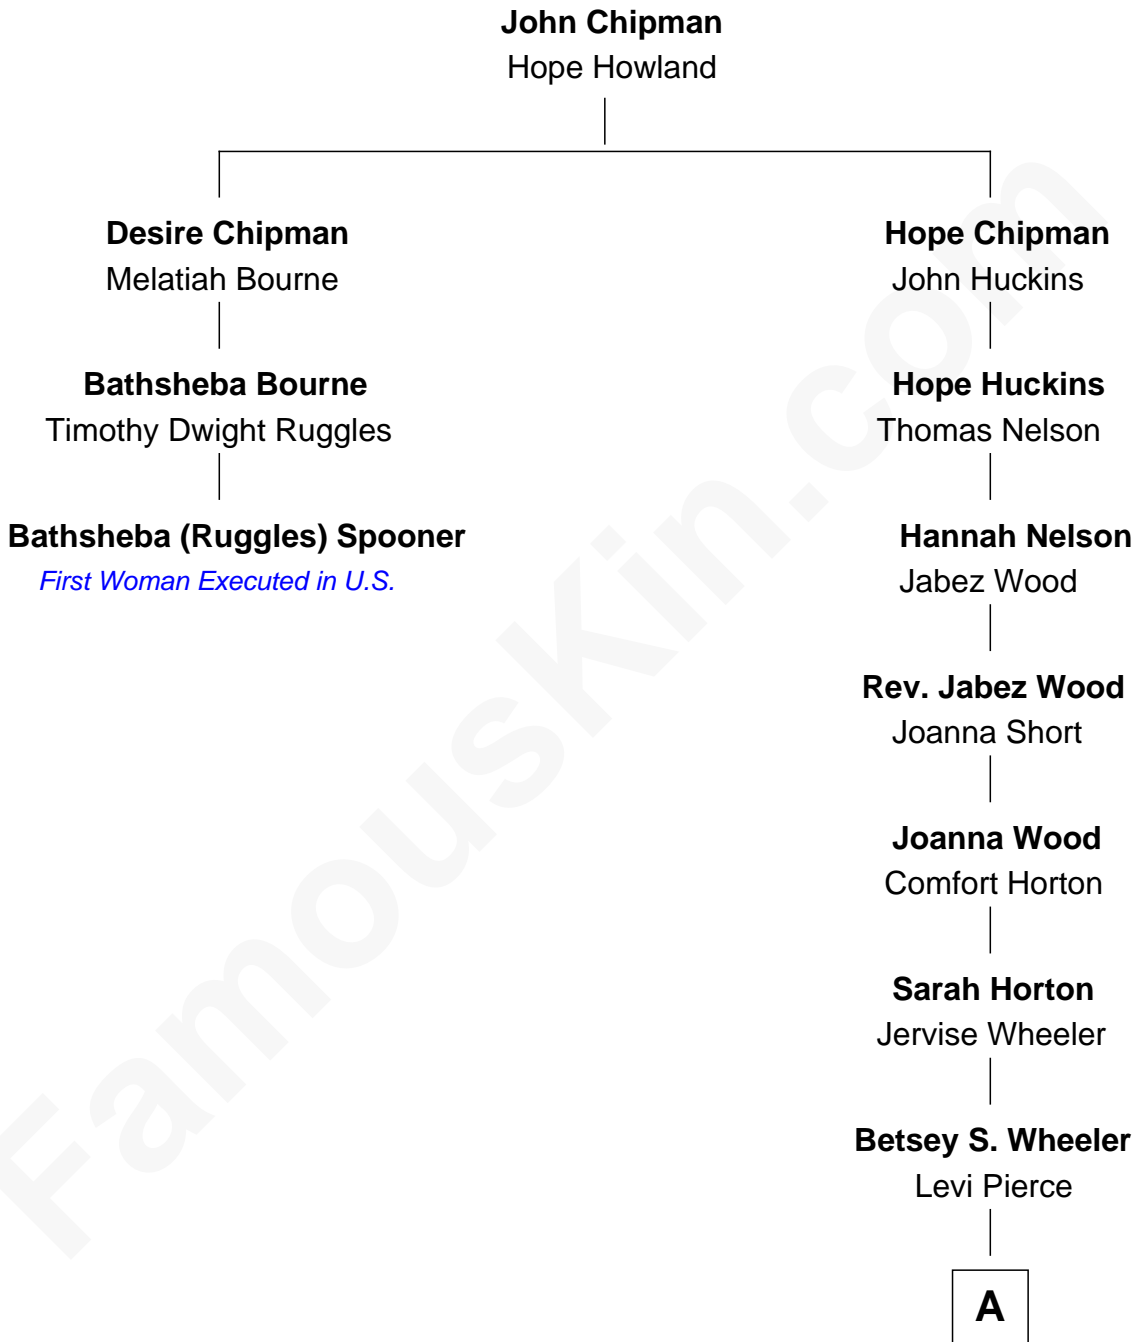

**FamousKin.com**  
**Relationship Chart of**  
**Bathsheba (Ruggles) Spooner**

*First woman executed for murder in U.S. by non-British government*

**2nd cousin 10 times removed of**

**Jeb Bush**

*43rd Governor of Florida*

**A**

**Elizabeth Slade Pierce**  
Cortland Philip Livingston Butler

**Mary Elizabeth Butler**  
Robert Emmet Sheldon

**Flora Sheldon**  
Samuel Prescott Bush

**Prescott Sheldon Bush**  
Dorothy Wear Walker

**George Herbert Walker Bush**  
Barbara Pierce

**Jeb Bush**  
*43rd Governor of Florida*