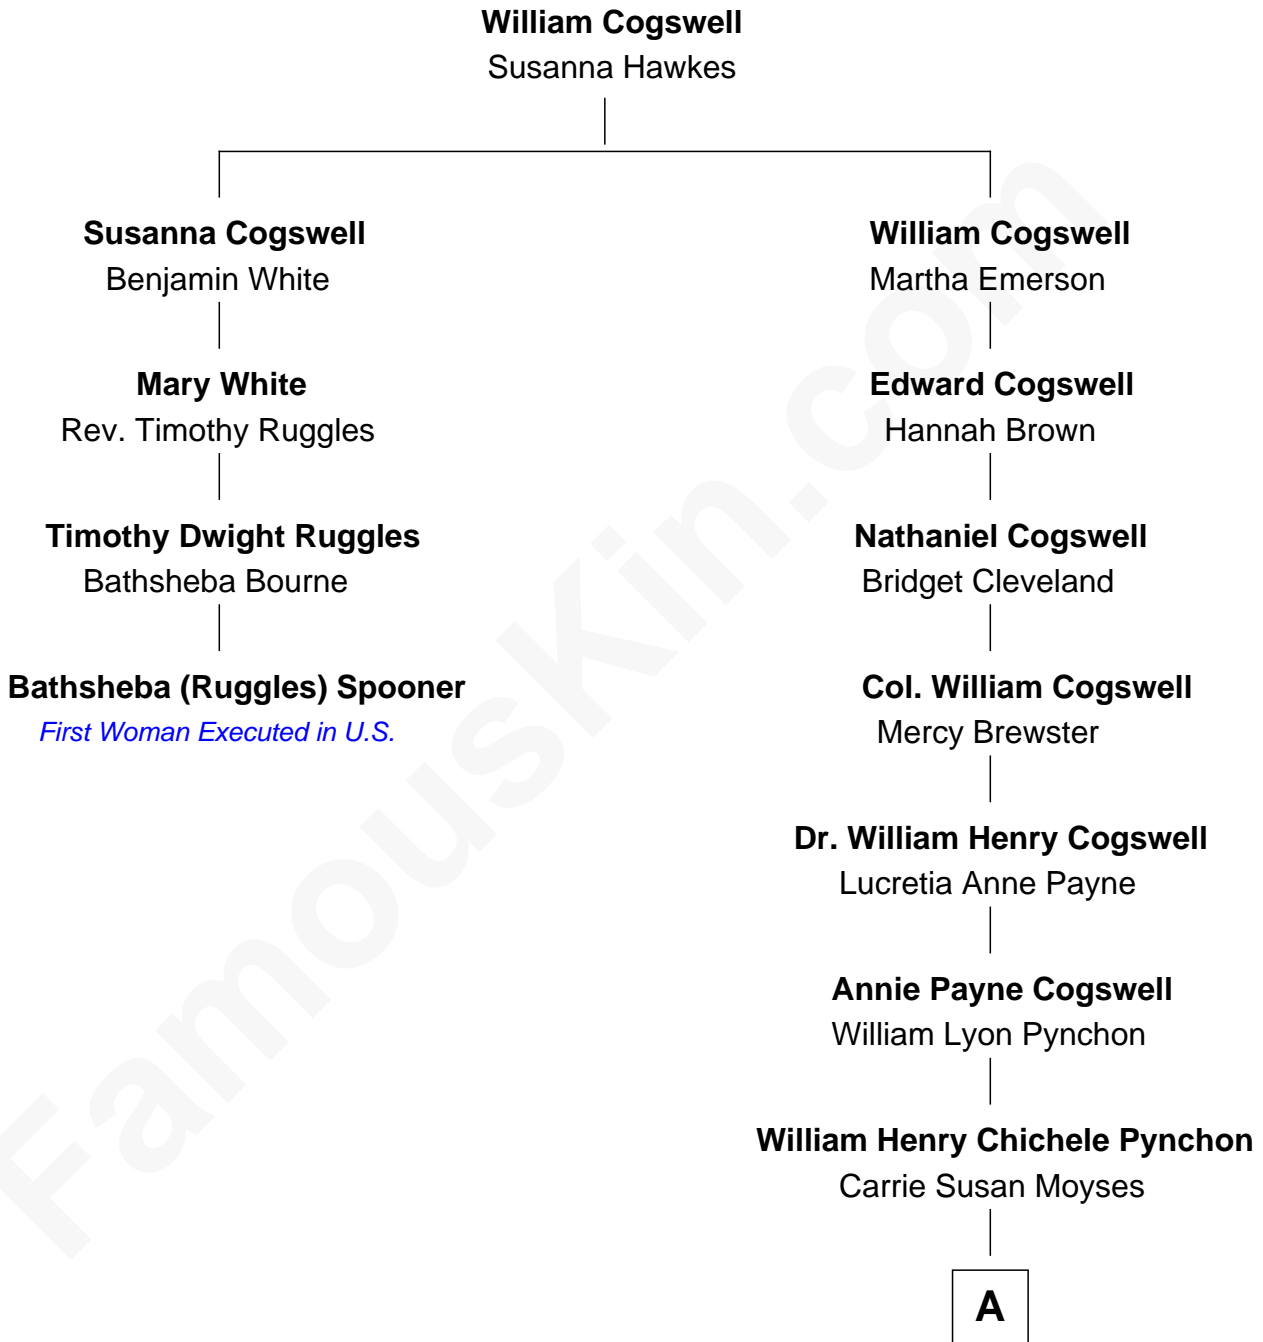

# FamousKin.com

## Relationship Chart of

### Bathsheba (Ruggles) Spooner

*First woman executed for murder in U.S. by non-British government*

3rd cousin 5 times removed of

**Thomas Pynchon**  
*American Novelist*

A

Thomas Ruggles Pynchon  
Catherine Frances Bennett