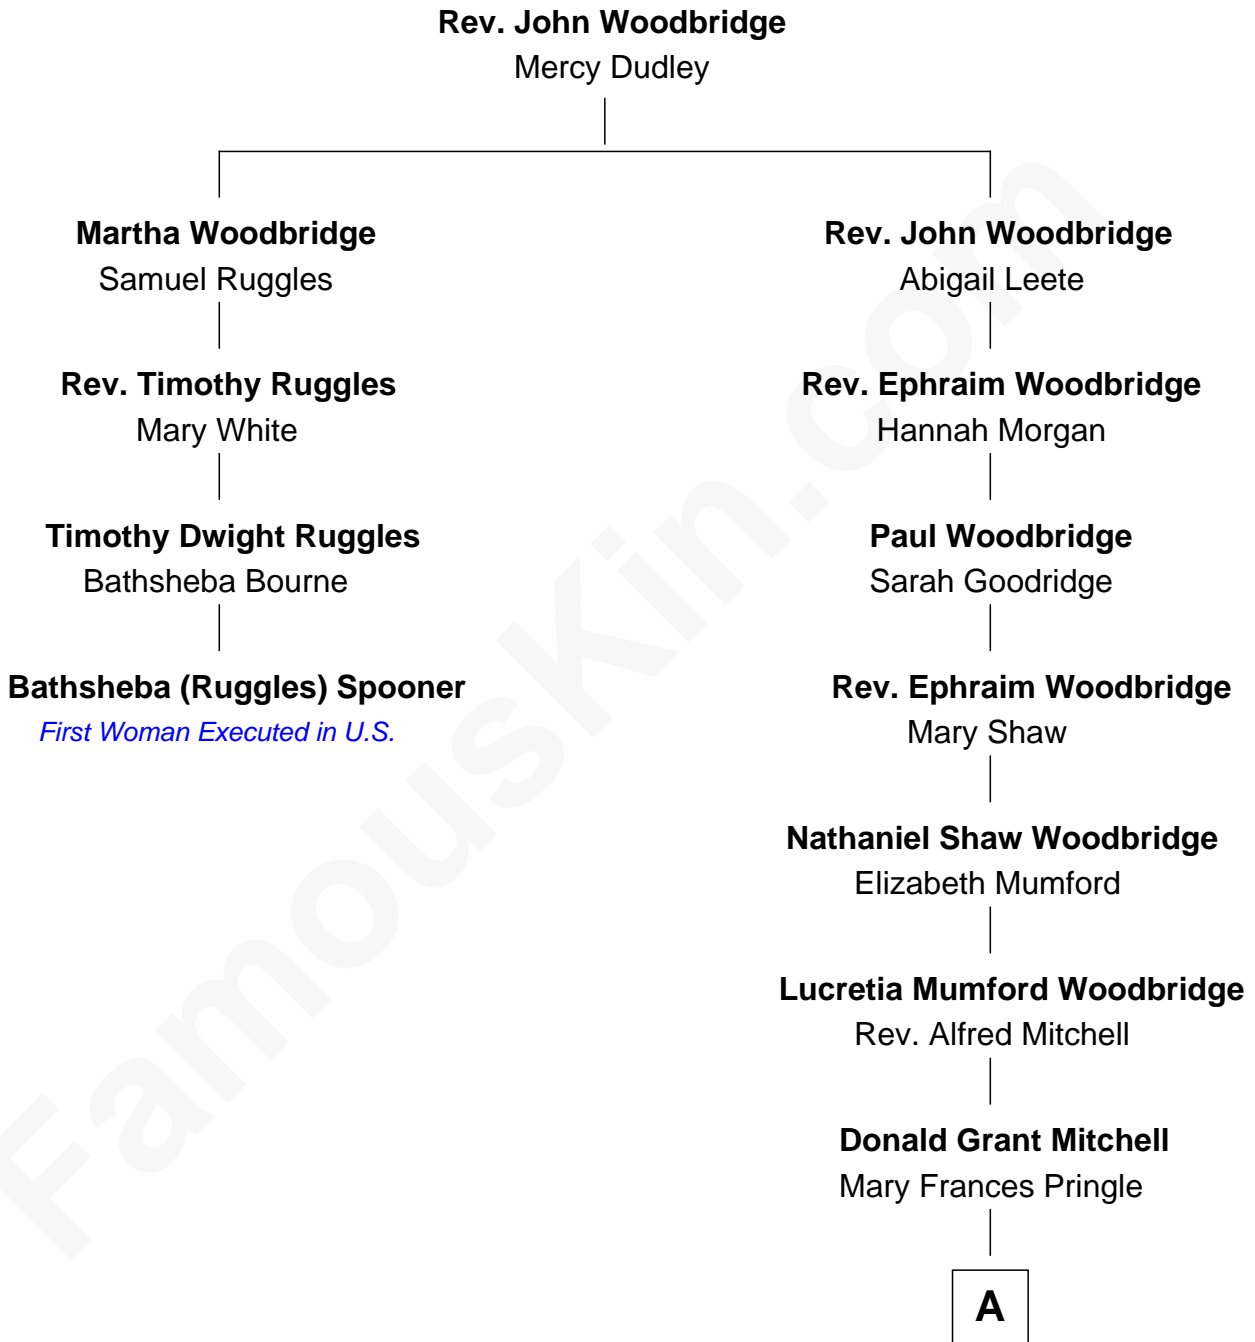

FamousKin.com

Relationship Chart of

Bathsheba (Ruggles) Spooner

First woman executed for murder in U.S. by non-British government

3rd cousin 8 times removed of

Paget Brewster
TV Actress

A

Mary Pringle Mitchell
Edward Larned Ryerson

Donald Mitchell Ryerson
Isabelle McGenniss

Joan Ryerson
George Washington Wales Brewster

Galen Brewster
Hathaway Tew

Paget Brewster
TV Actress