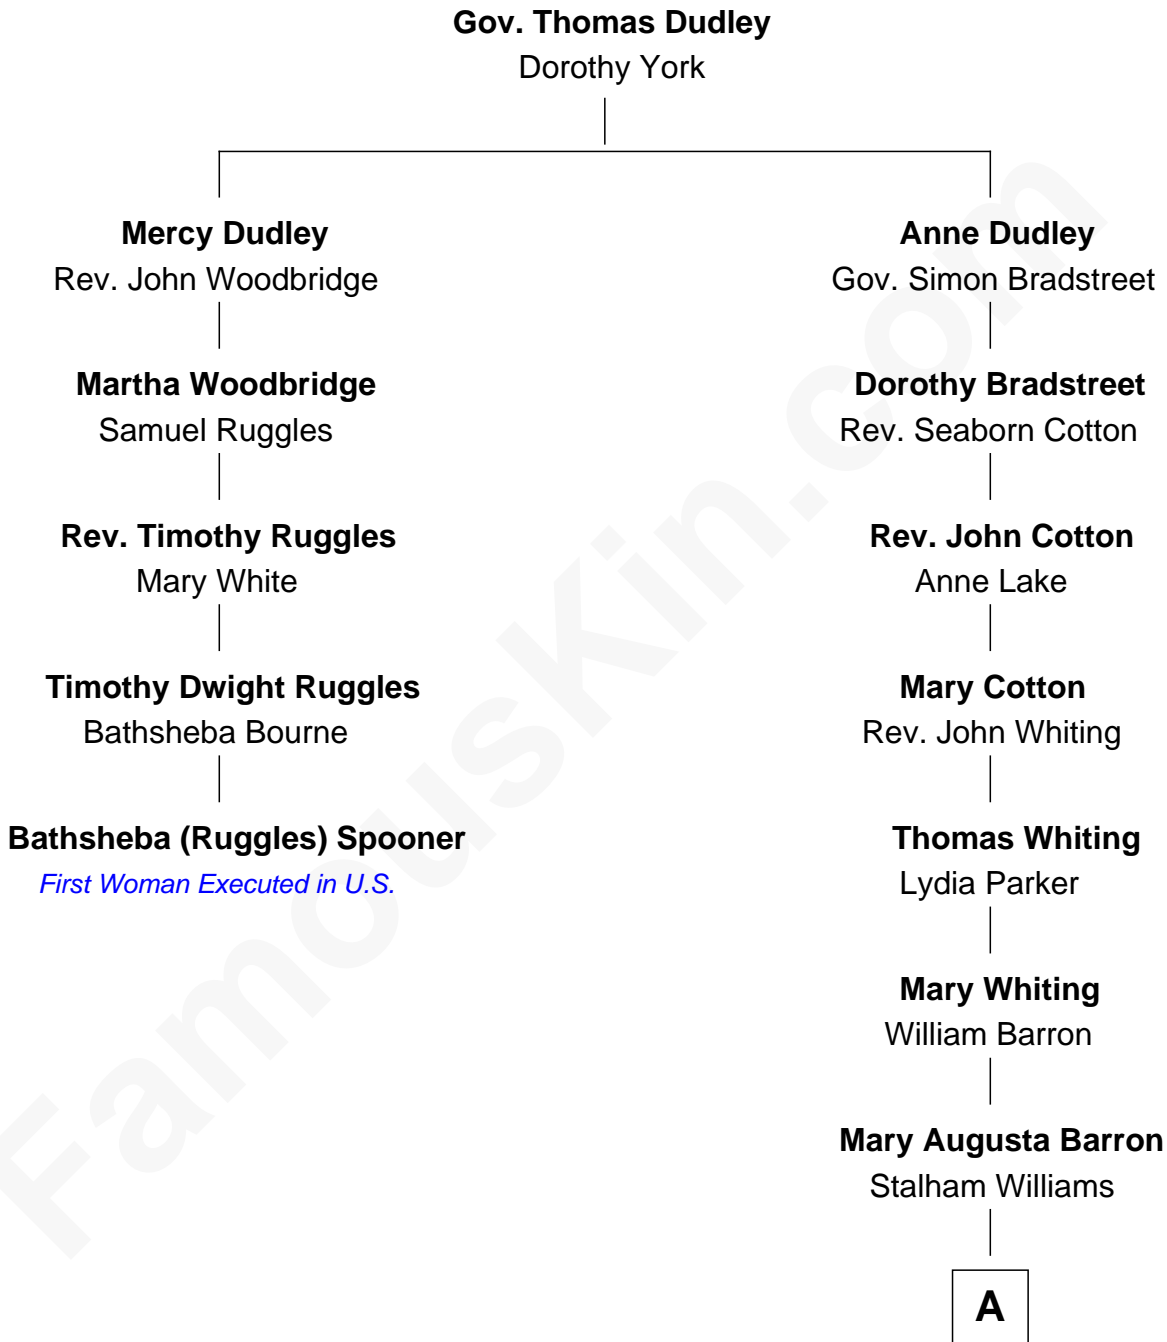

FamousKin.com

Relationship Chart of

Bathsheba (Ruggles) Spooner

First woman executed for murder in U.S. by non-British government

4th cousin 5 times removed of

James Sherman
27th U.S. Vice-President

A

Frances Lucretia Williams

Richard Winslow Sherman

Mary Frances Sherman

Richard Updike Sherman

James Sherman

27th U.S. Vice-President

FamousKin.com