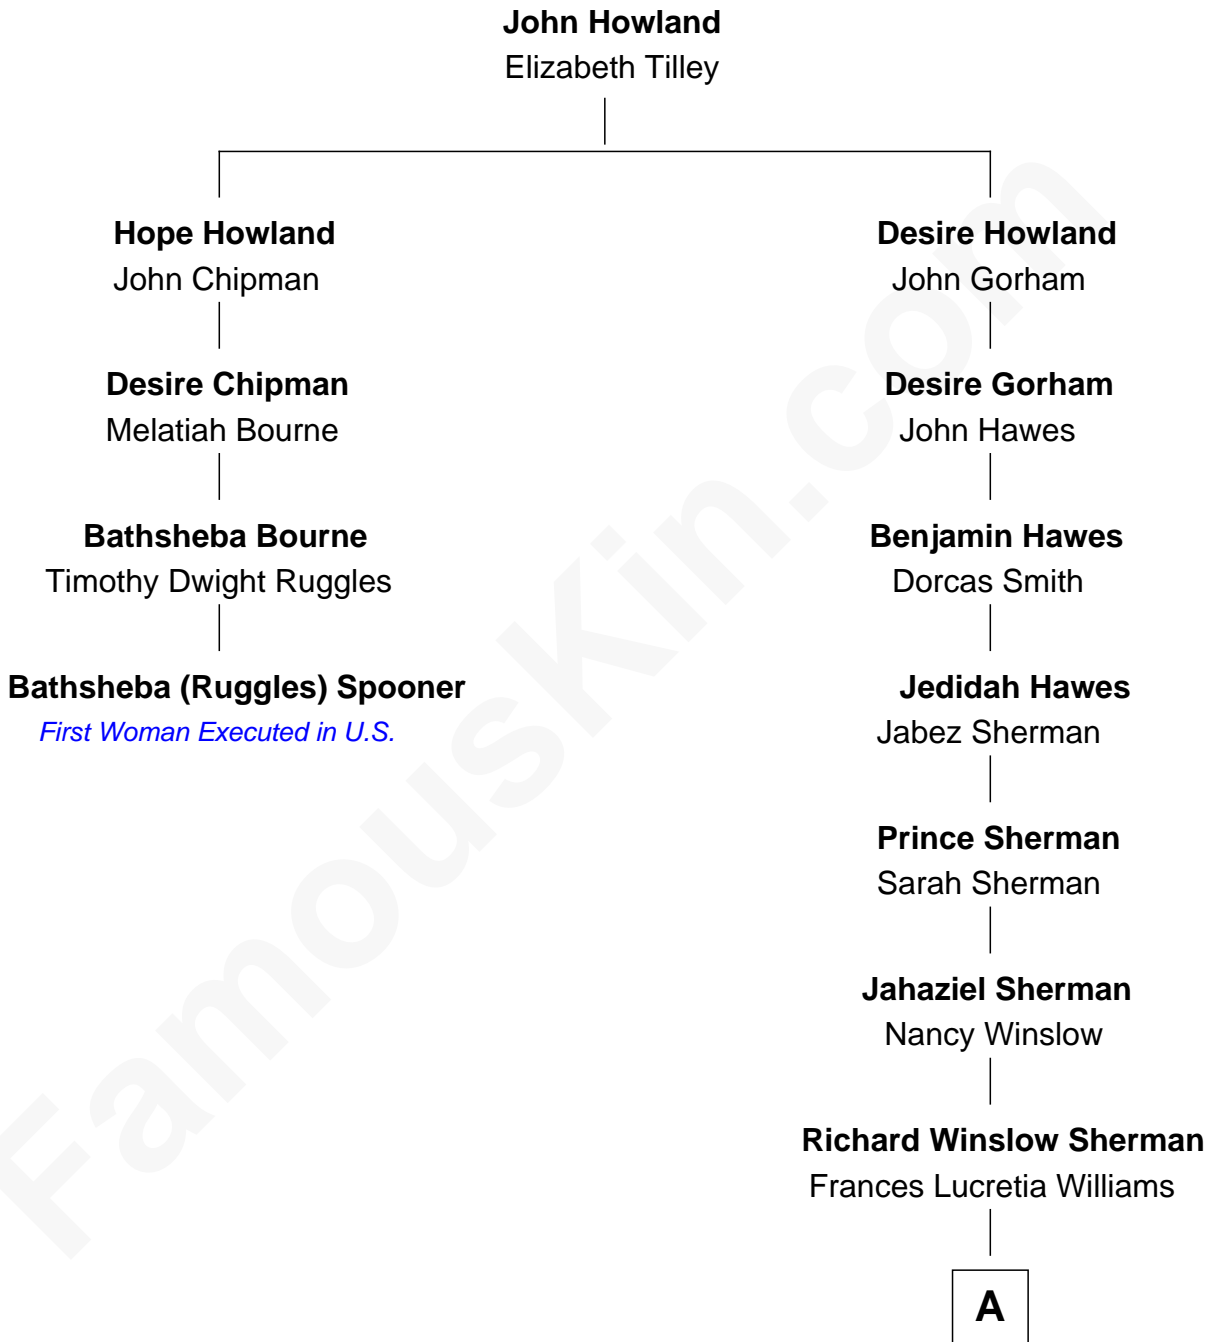

FamousKin.com

Relationship Chart of Bathsheba (Ruggles) Spooner

First woman executed for murder in U.S. by non-British government

3rd cousin 5 times removed of

James Sherman

27th U.S. Vice-President

A

|
Mary Frances Sherman
Richard Updike Sherman

|
James Sherman
27th U.S. Vice-President

FamousKin.com