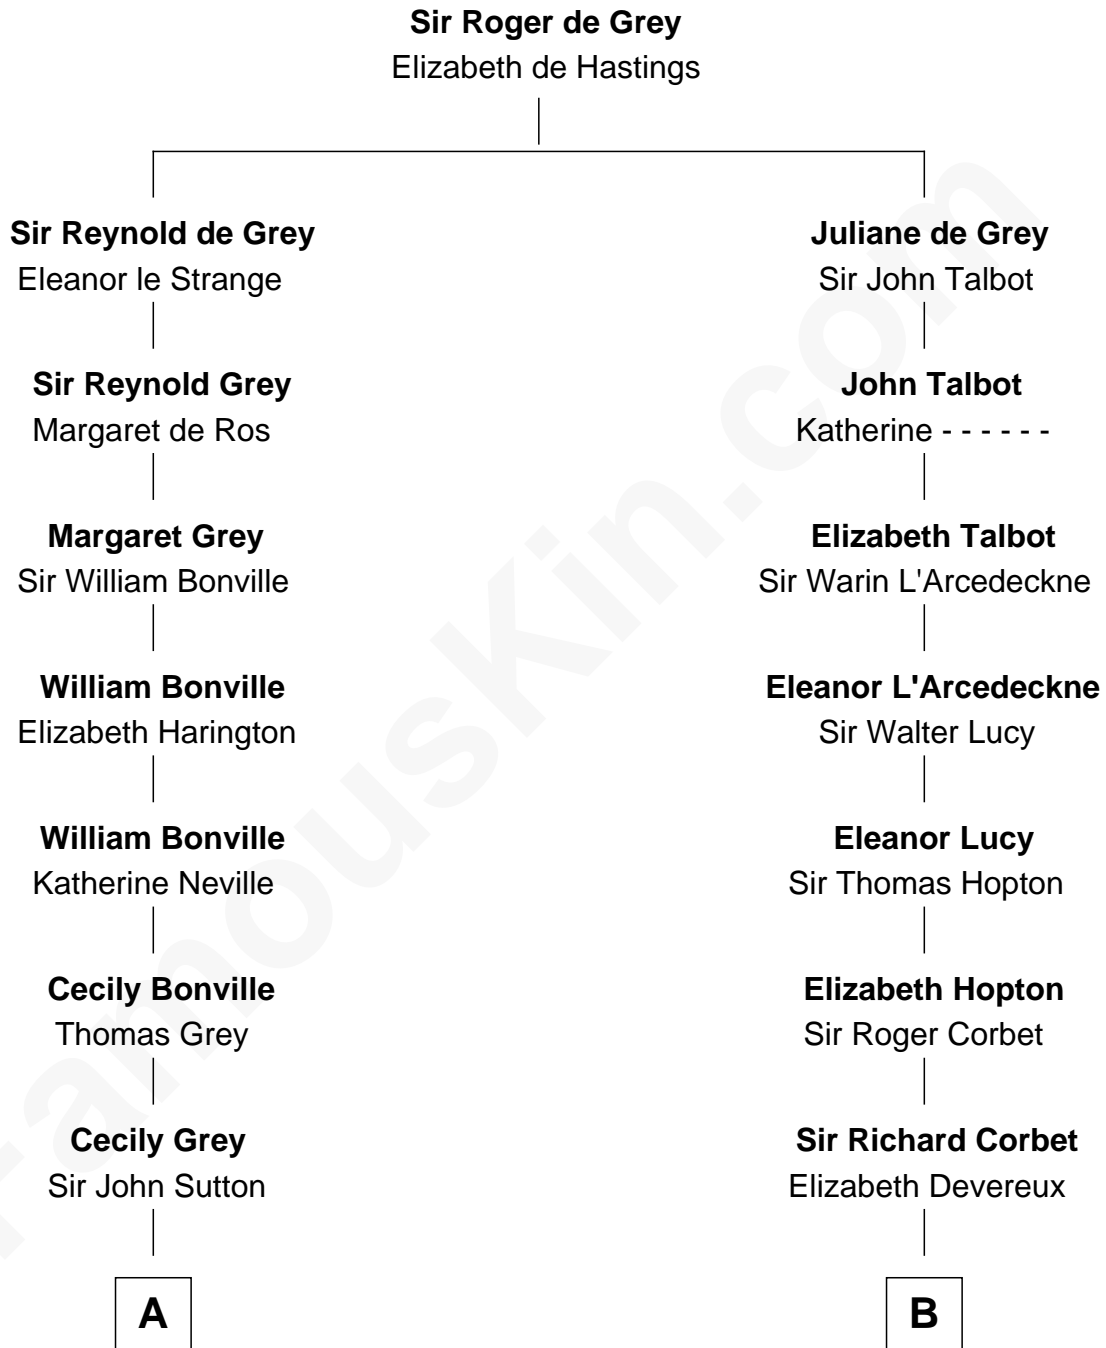

FamousKin.com

Relationship Chart of

Bathsheba (Ruggles) Spooner

First woman executed for murder in U.S. by non-British government

14th cousin 7 times removed of

Allen Dulles

5th Director of the C.I.A.

C

Joanna Leffingwell

Charles Lathrop

Harriet Wadsworth Lathrop

Rev. Miron Winslow

Harriet Lathrop Winslow

Rev. John Welsh Dulles

Allen Macy Dulles

Edith Foster