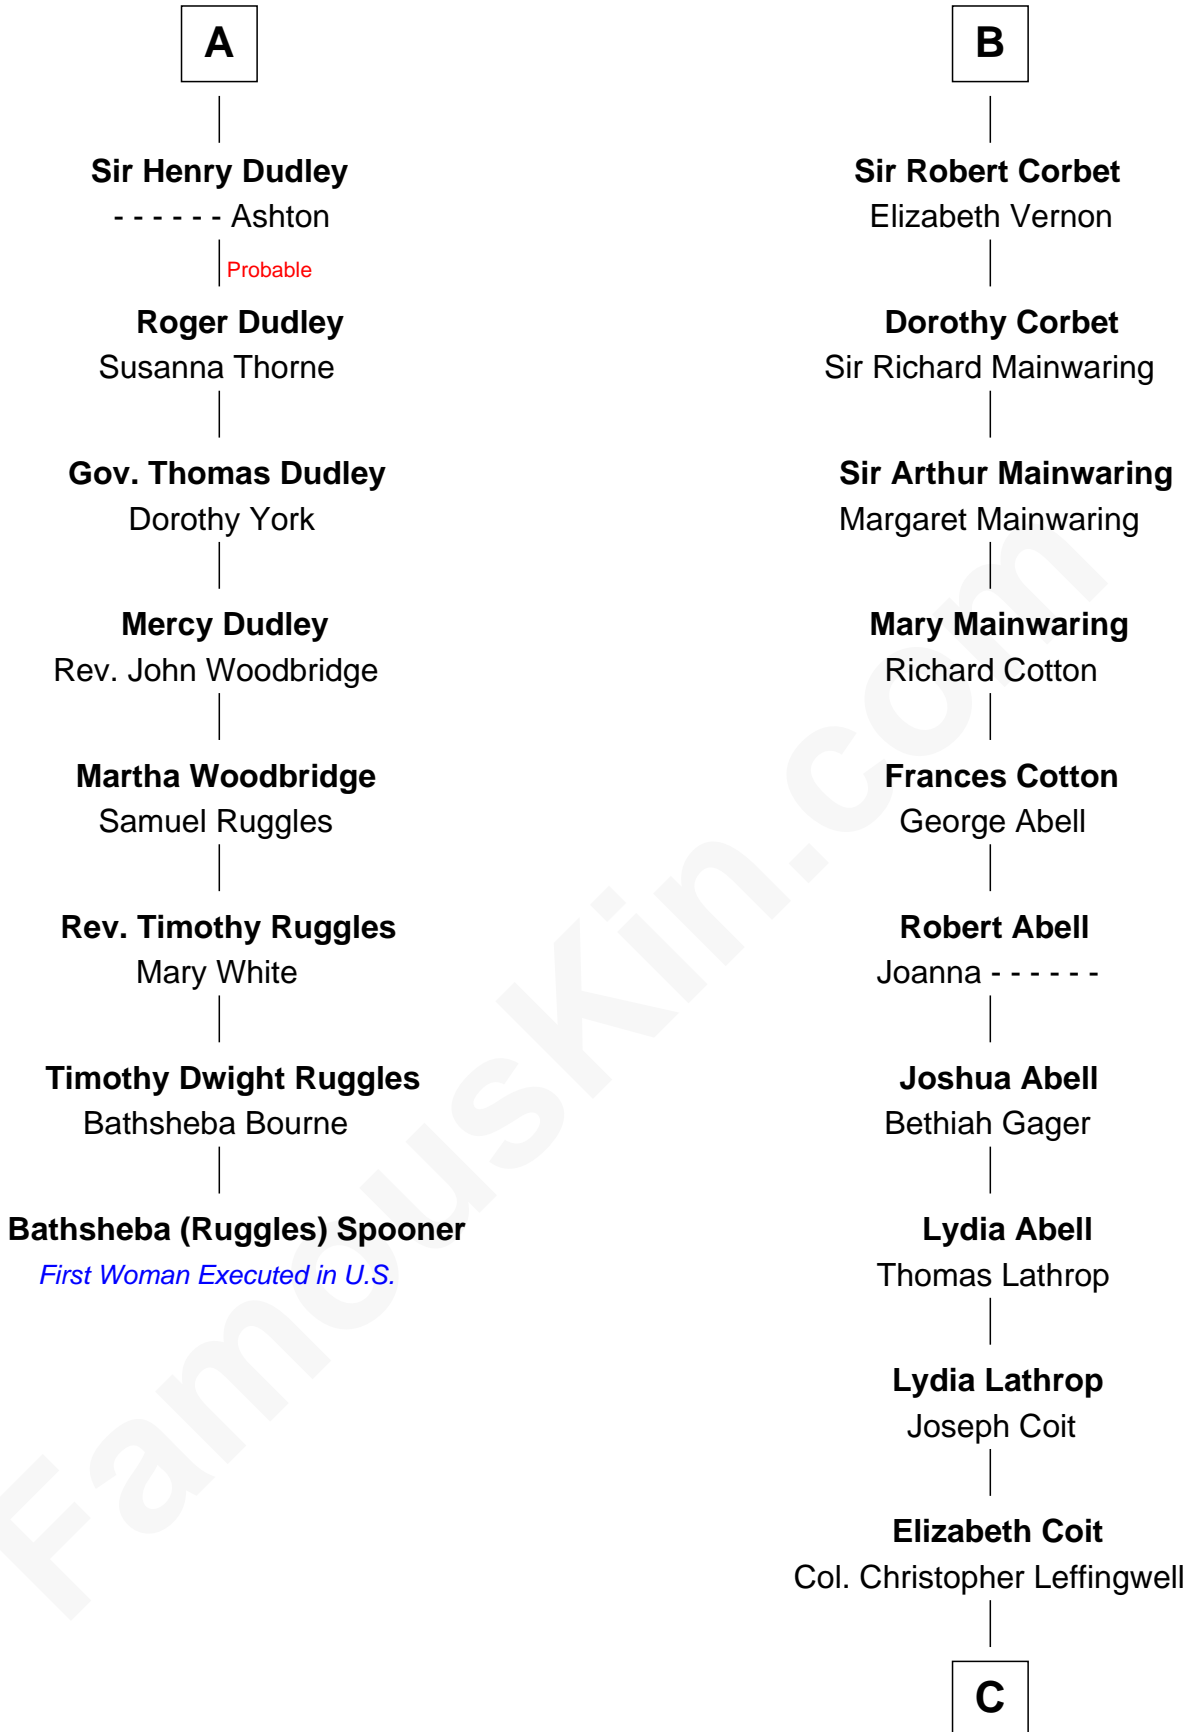

FamousKin.com

Relationship Chart of

Bathsheba (Ruggles) Spooner

First woman executed for murder in U.S. by non-British government

14th cousin 7 times removed of

Allen Dulles

5th Director of the C.I.A.

C

Joanna Leffingwell

Charles Lathrop

Harriet Wadsworth Lathrop

Rev. Miron Winslow

Harriet Lathrop Winslow

Rev. John Welsh Dulles

Allen Macy Dulles

Edith Foster